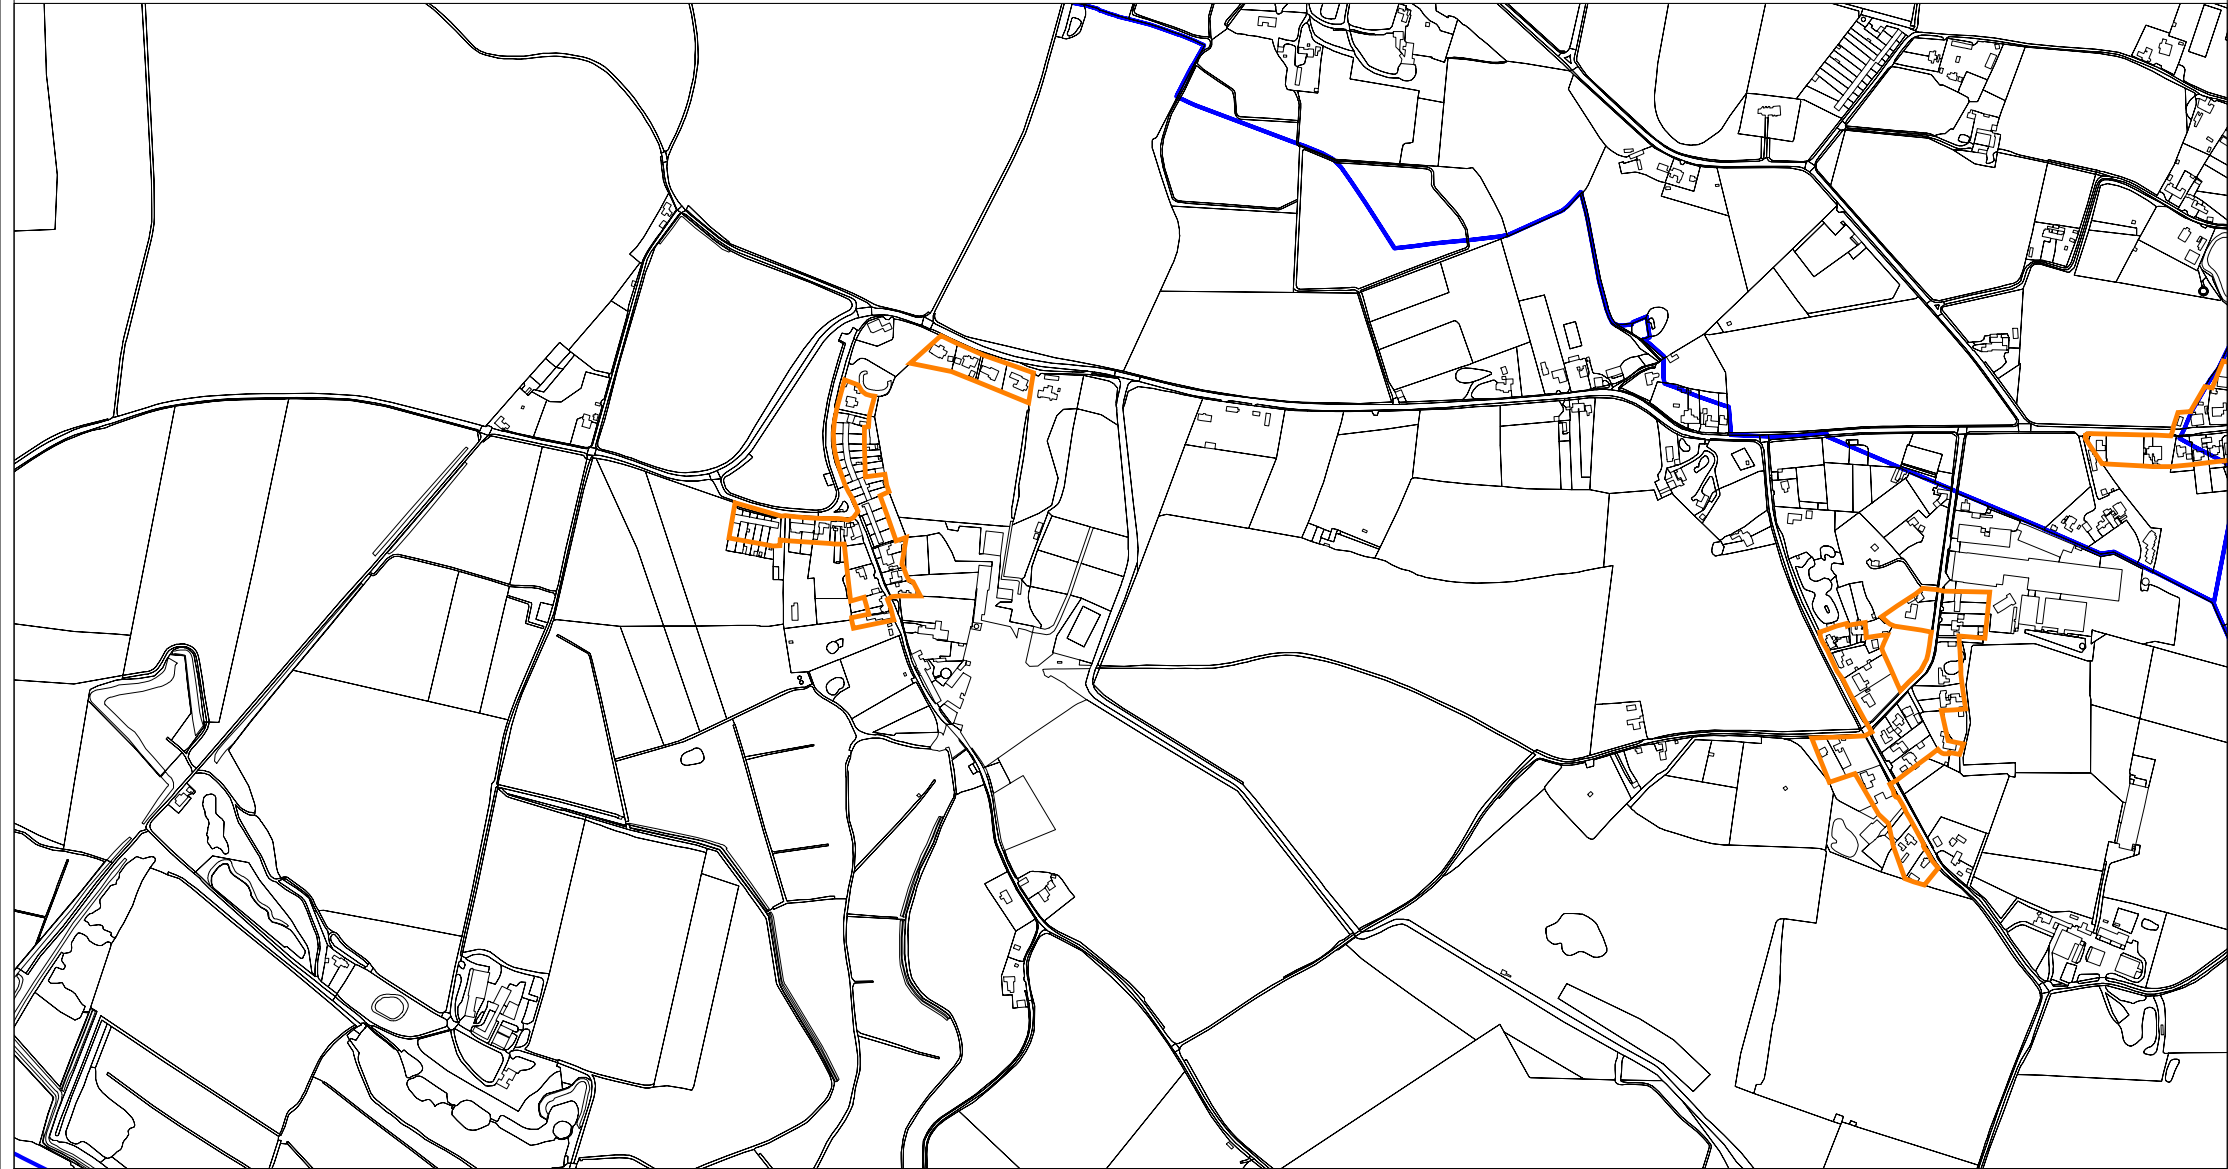

Aldeby

Legend

-  Allocation
-  Parish Boundary
-  Settlement Limit

Date: December 2022

Scale 1:10,000 @ A4