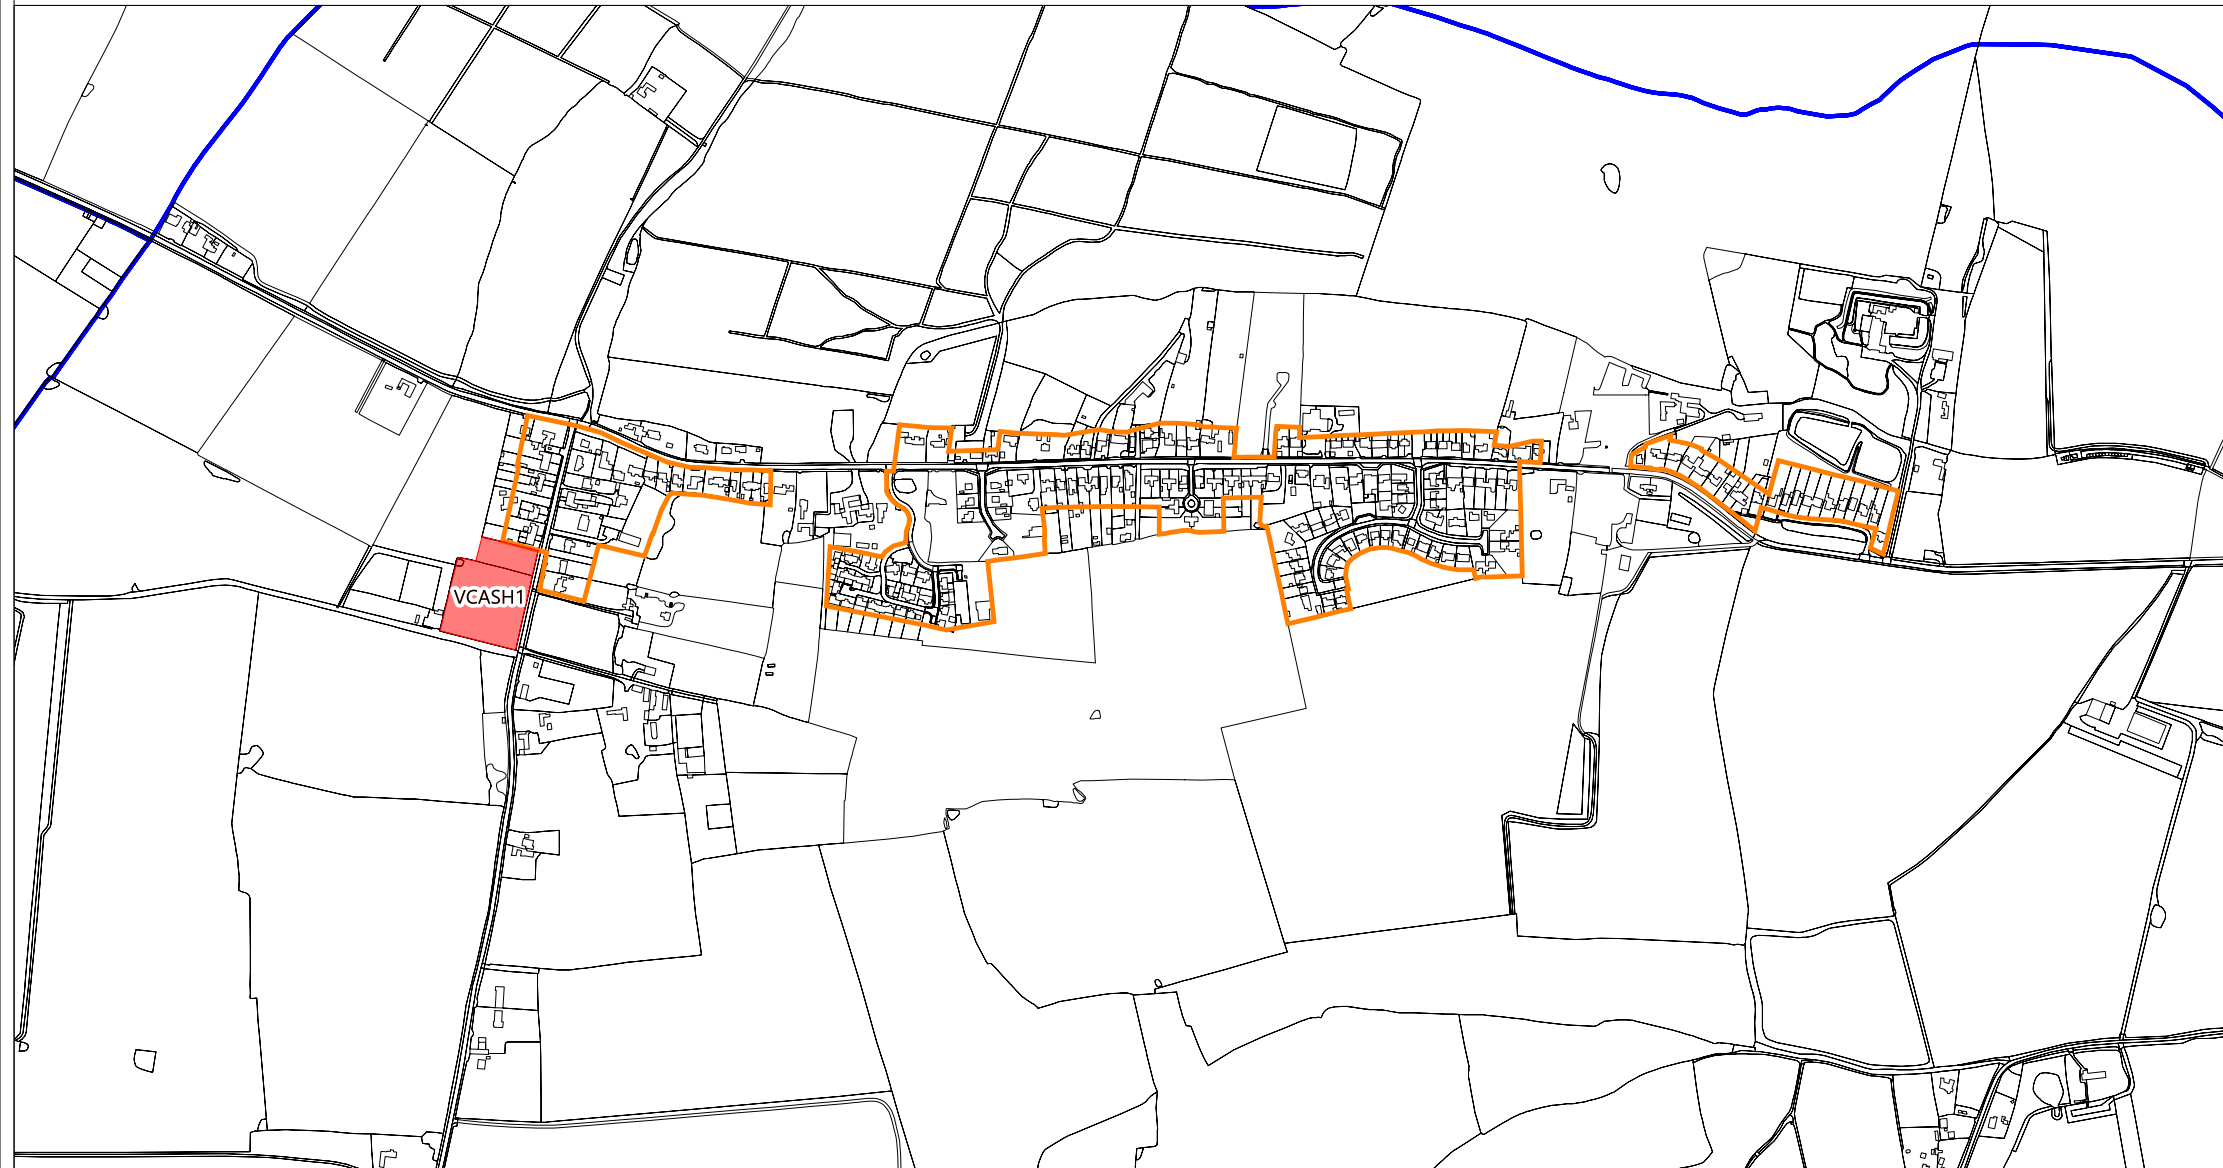

Ashwellthorpe

Legend

-  Allocation
-  Parish Boundary
-  Settlement Limit

Date: December 2022

Scale 1:10,000 @ A4

© Crown copyright and database right 2022.
Ordnance Survey Licence number 100019483.