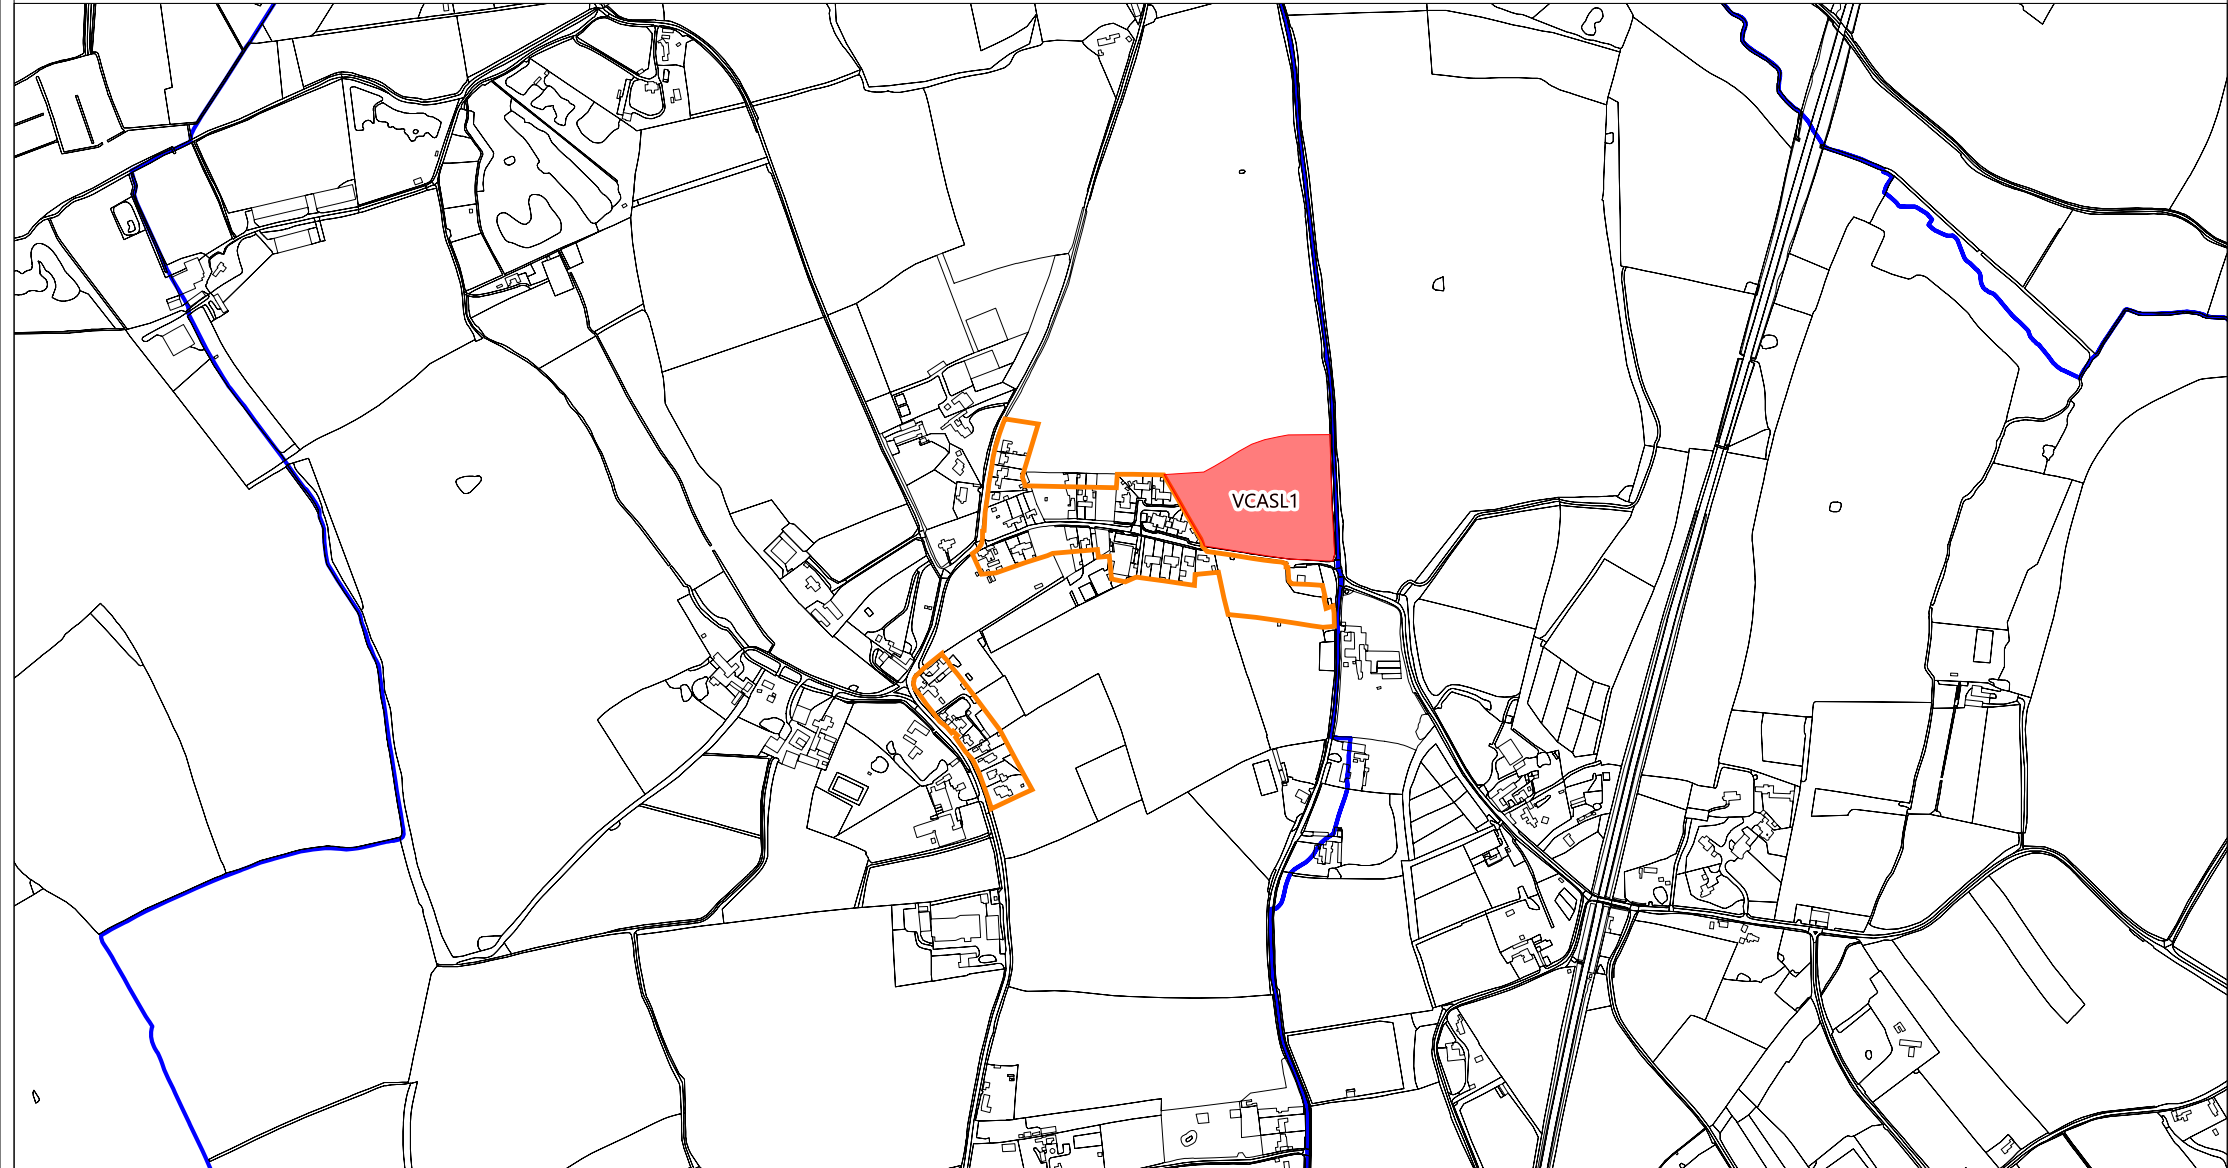

## Legend

-  Allocation
-  Parish Boundary
-  Settlement Limit

Date: December 2022

Scale 1:10,000 @ A4