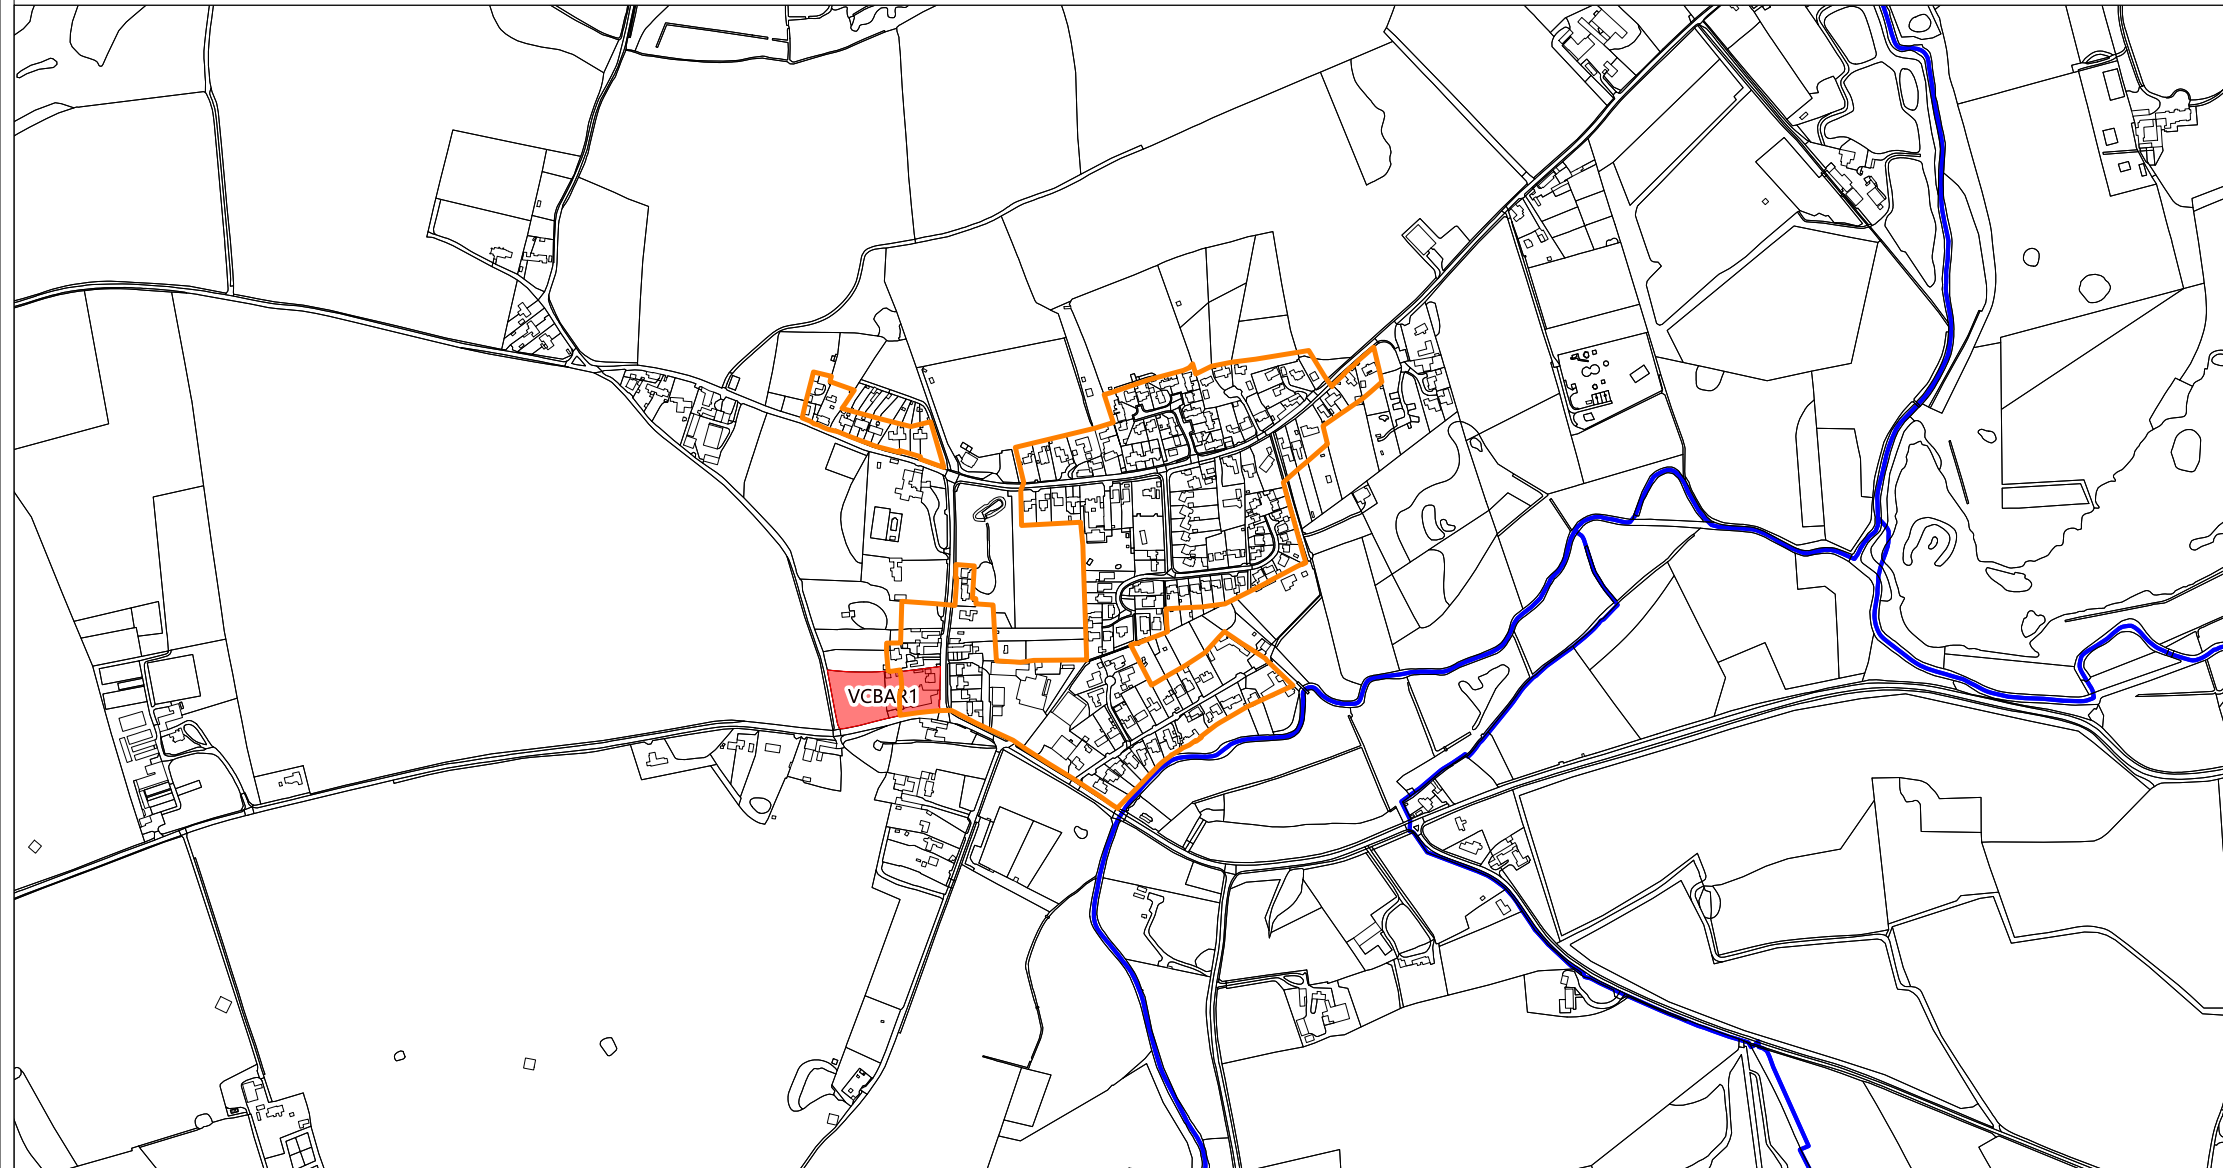

Barford

Legend

-  Allocation
-  Parish Boundary
-  Settlement Limit

Date: December 2022

Scale 1:10,000 @ A4