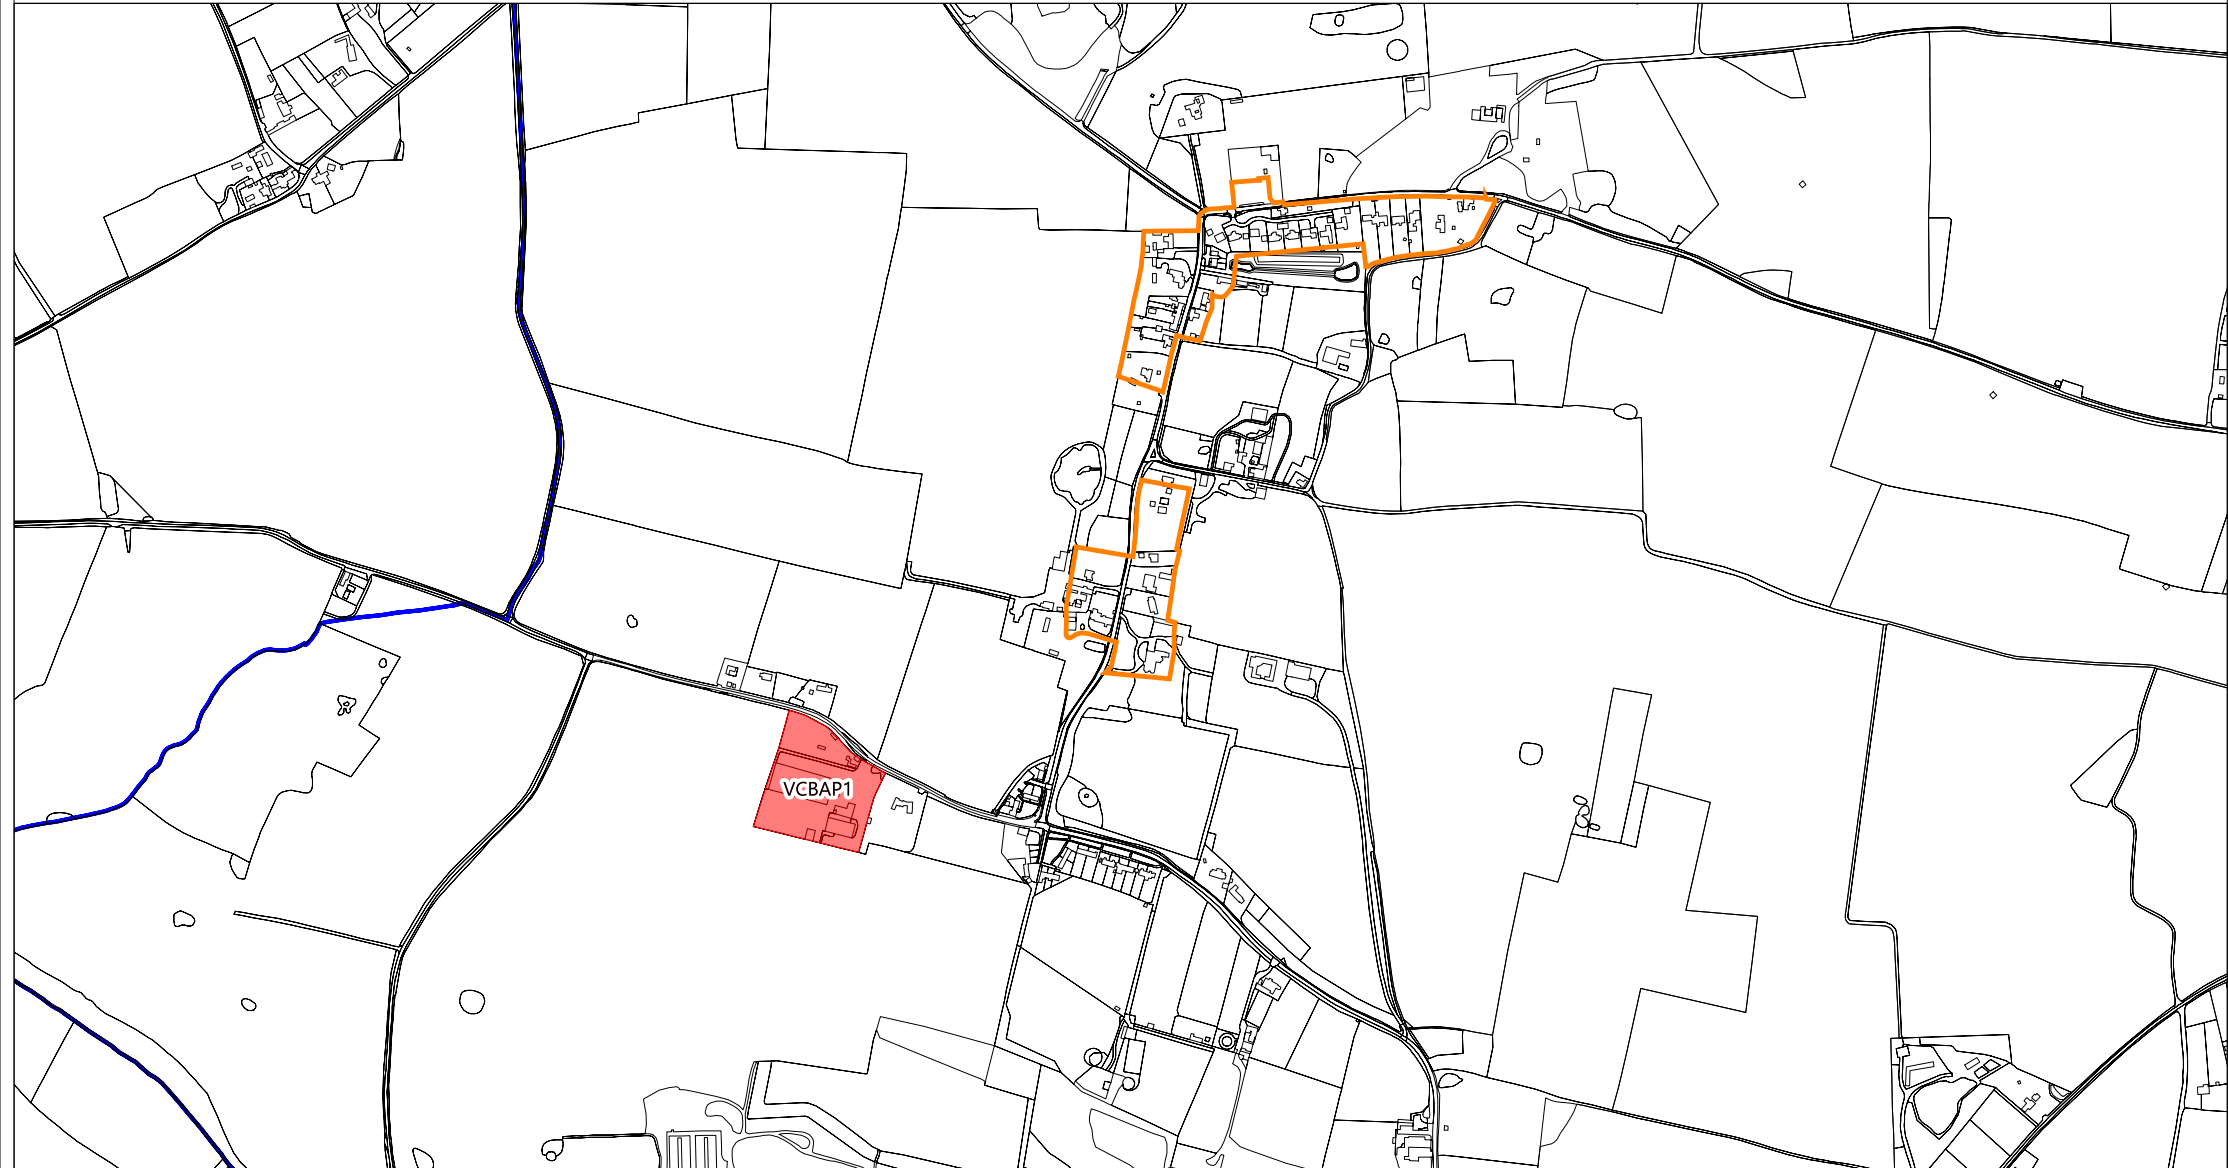

Bergh Apton

Legend

-  Allocation
-  Parish Boundary
-  Settlement Limit

Date: December 2022

Scale 1:10,000 @ A4