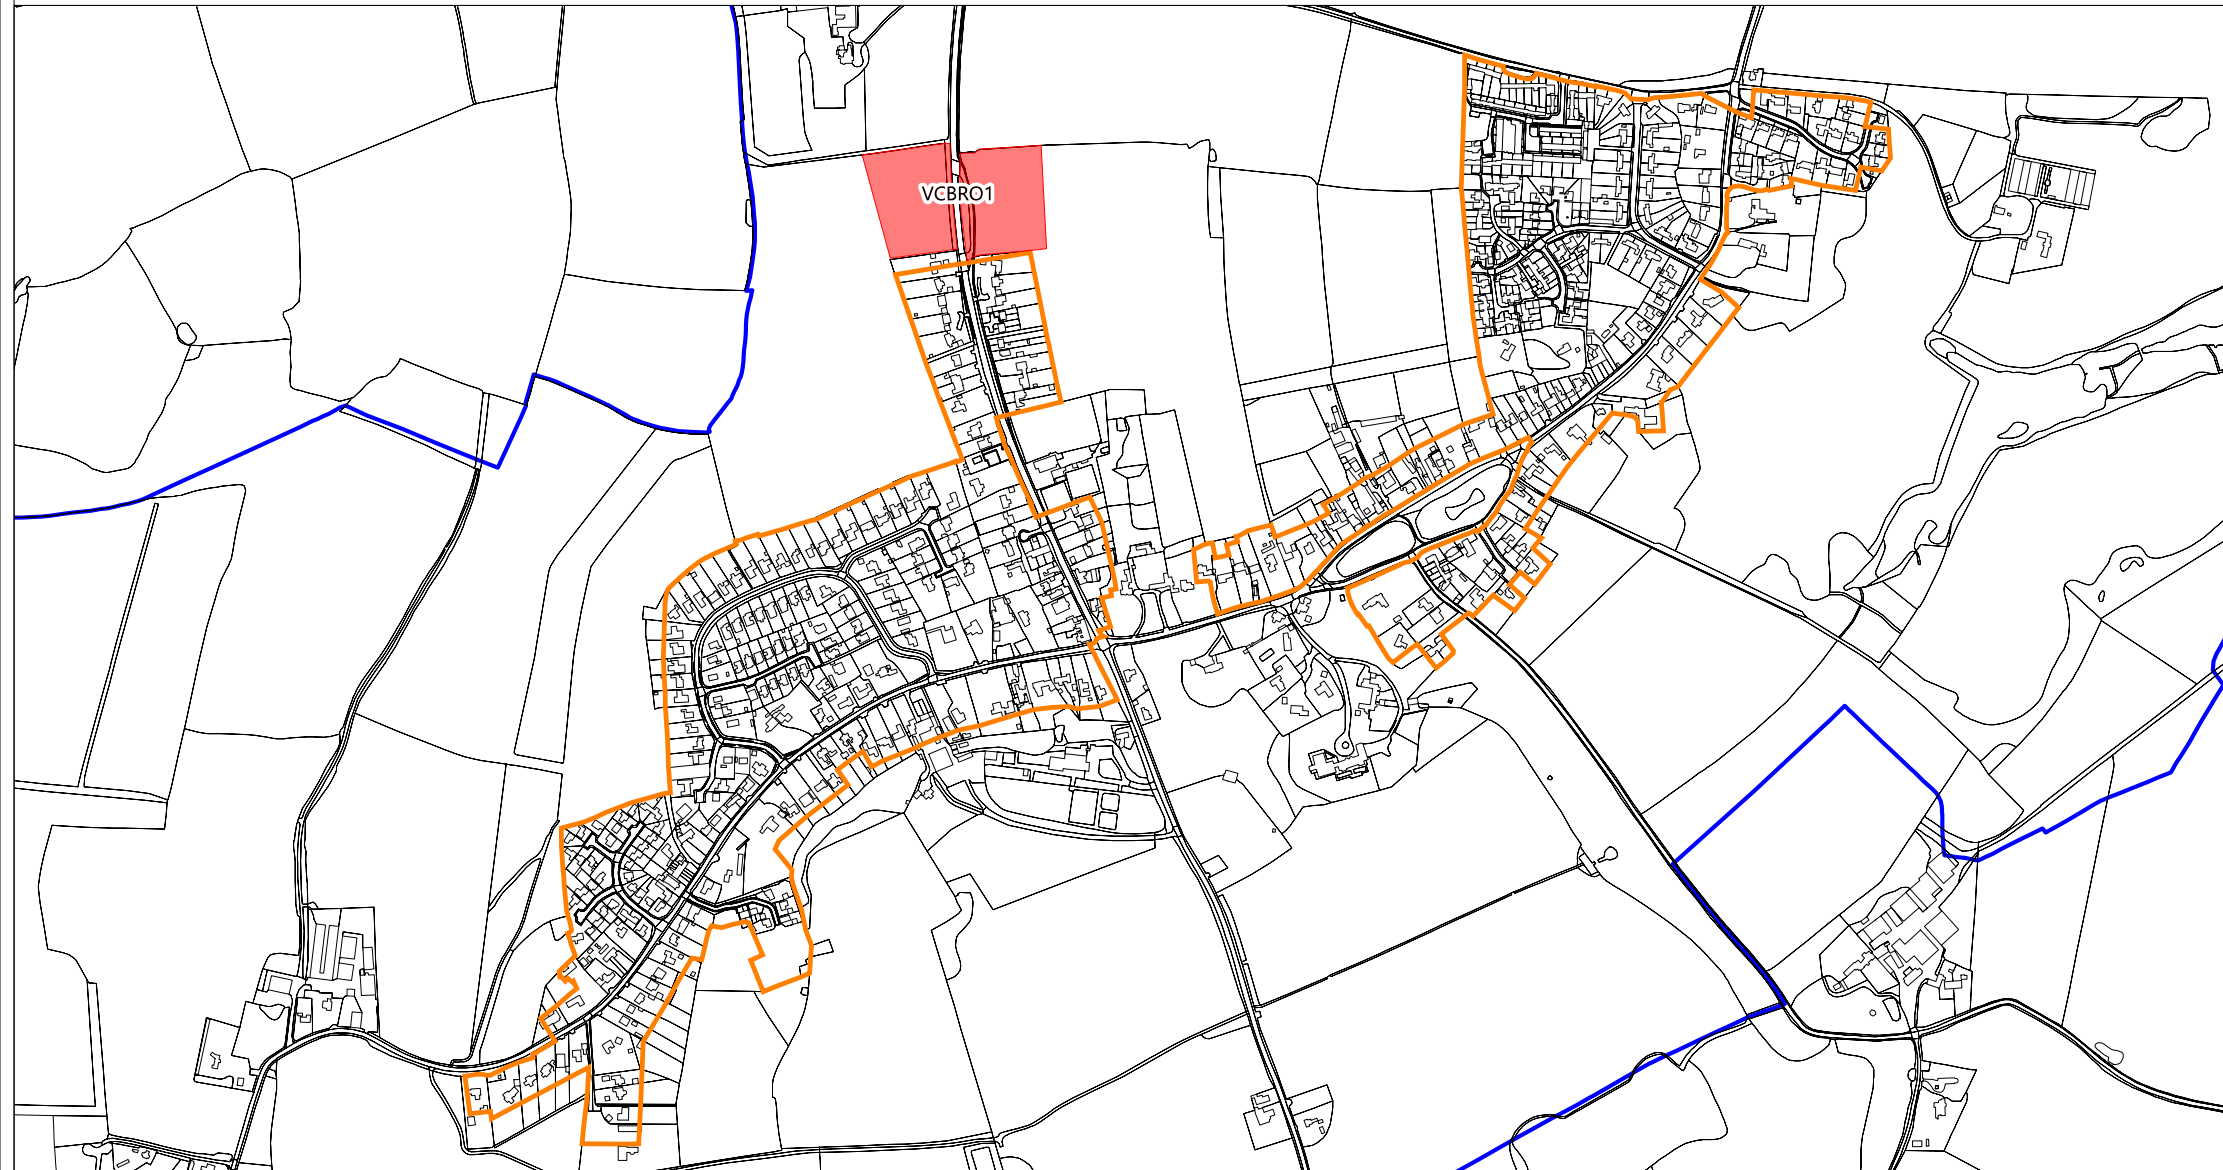

Brooke

Legend

-  Allocation
-  Parish Boundary
-  Settlement Limit

Date: December 2022

Scale 1:10,000 @ A4