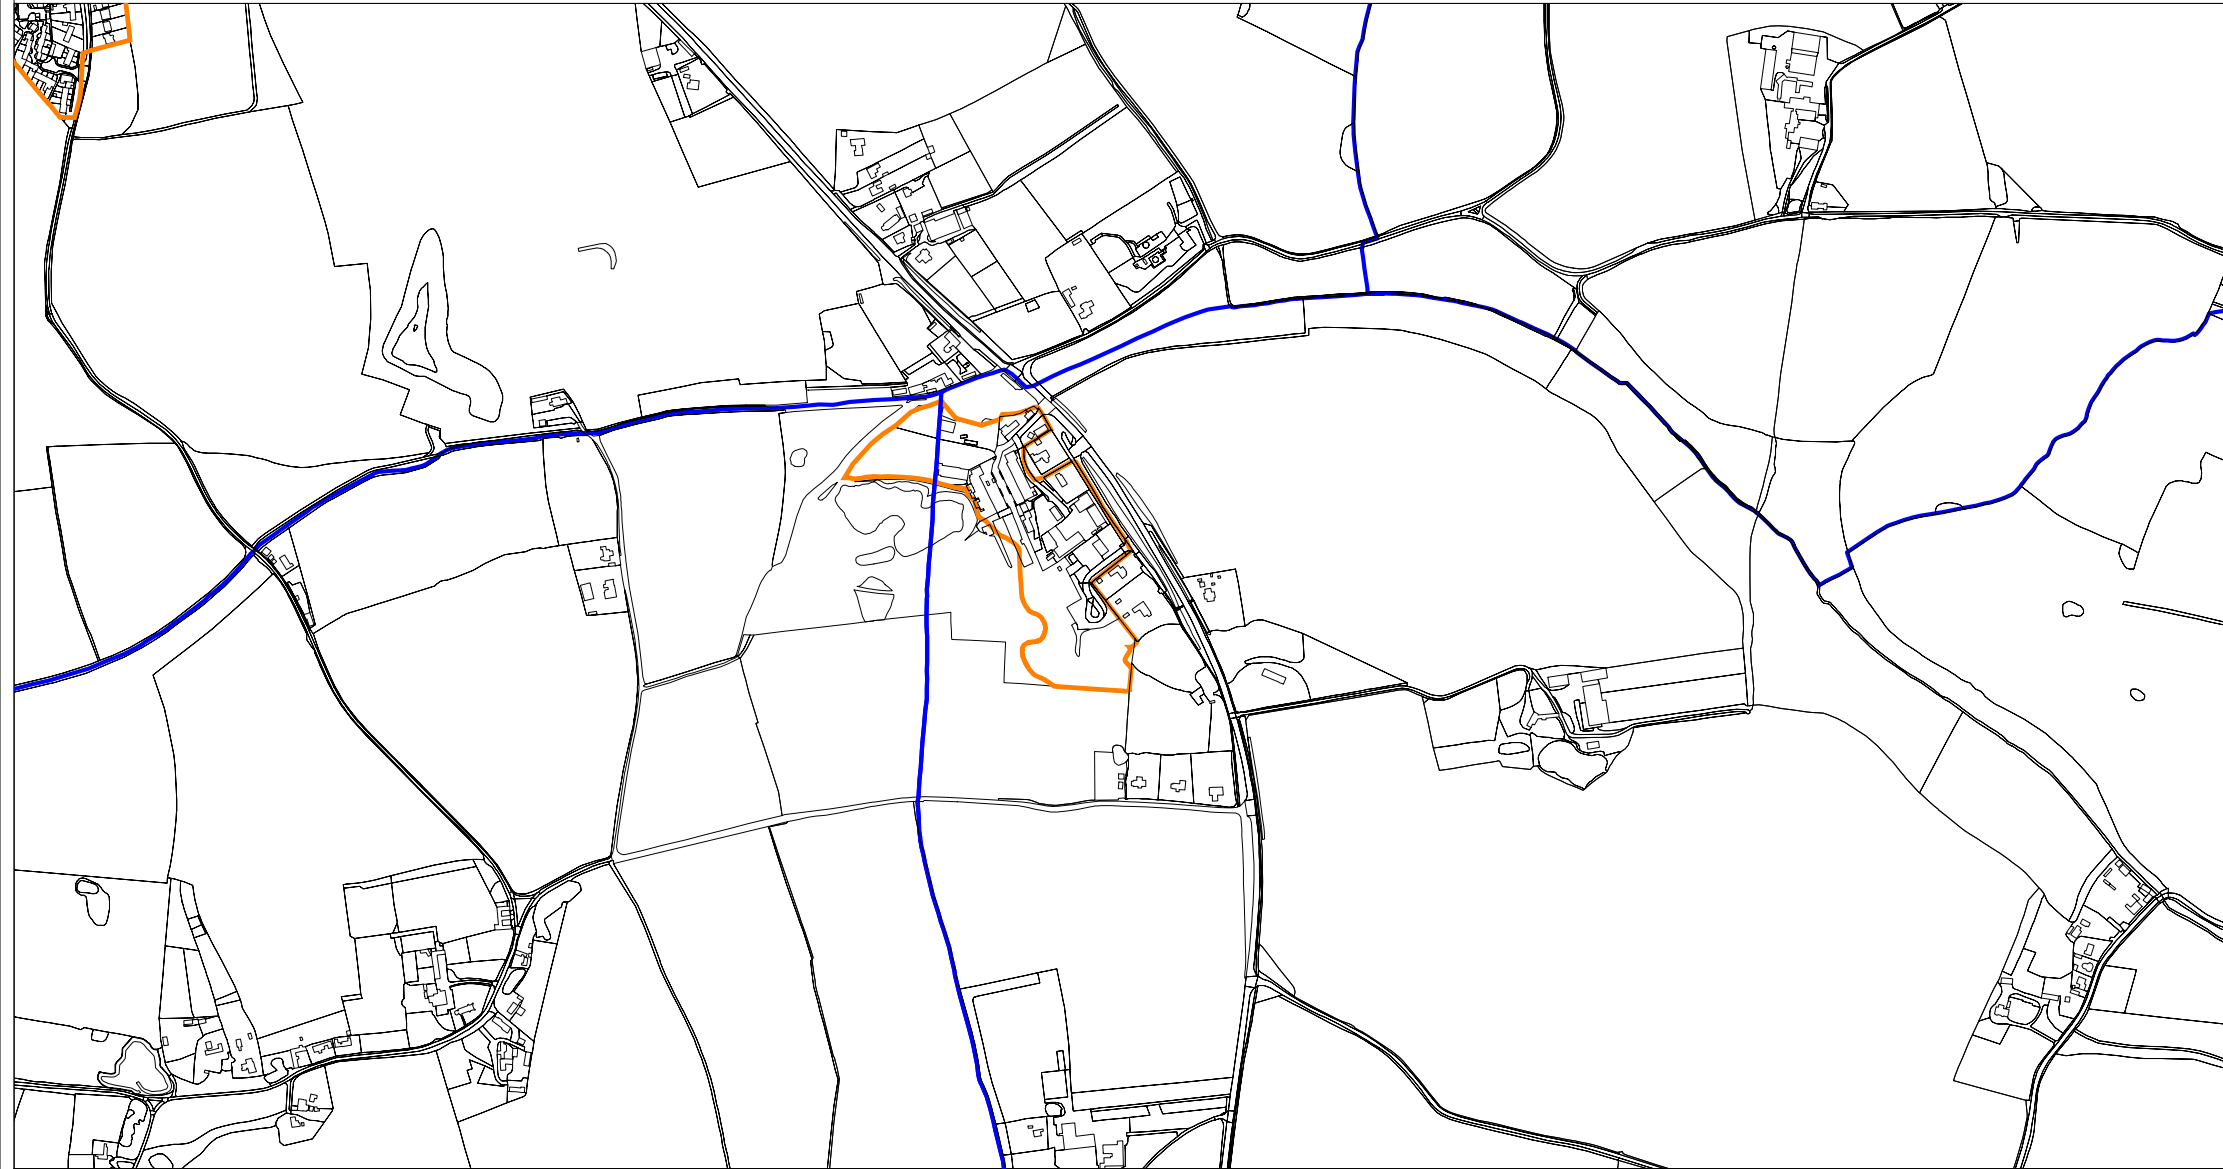

Brooke

Legend

-  Allocation
-  Parish Boundary
-  Settlement Limit

Date: December 2022

Scale 1:10,000 @ A4