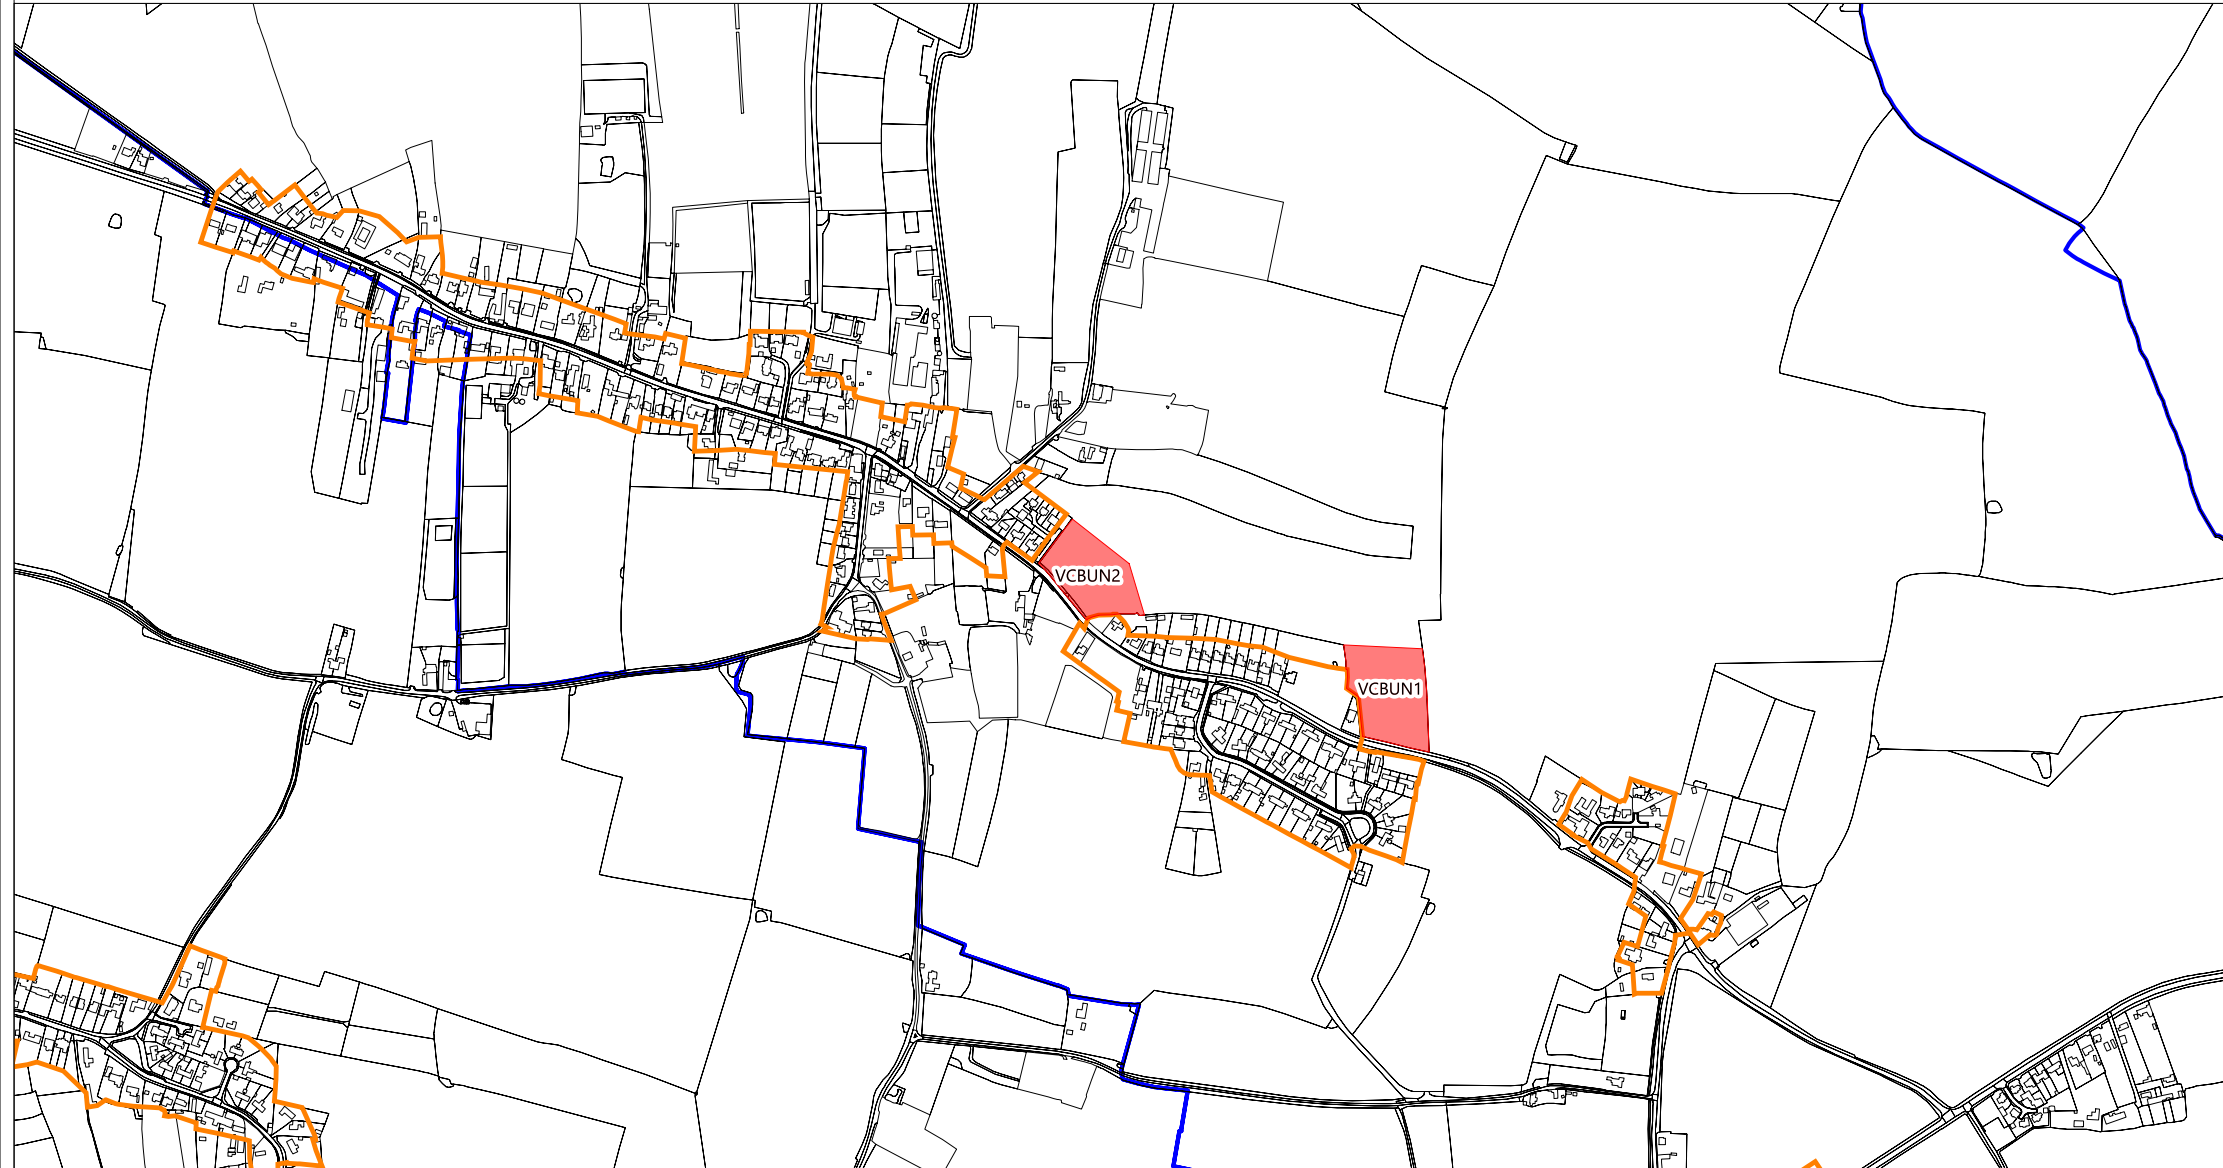

## Legend

-  Allocation
-  Parish Boundary
-  Settlement Limit

Date: December 2022

Scale 1:10,000 @ A4