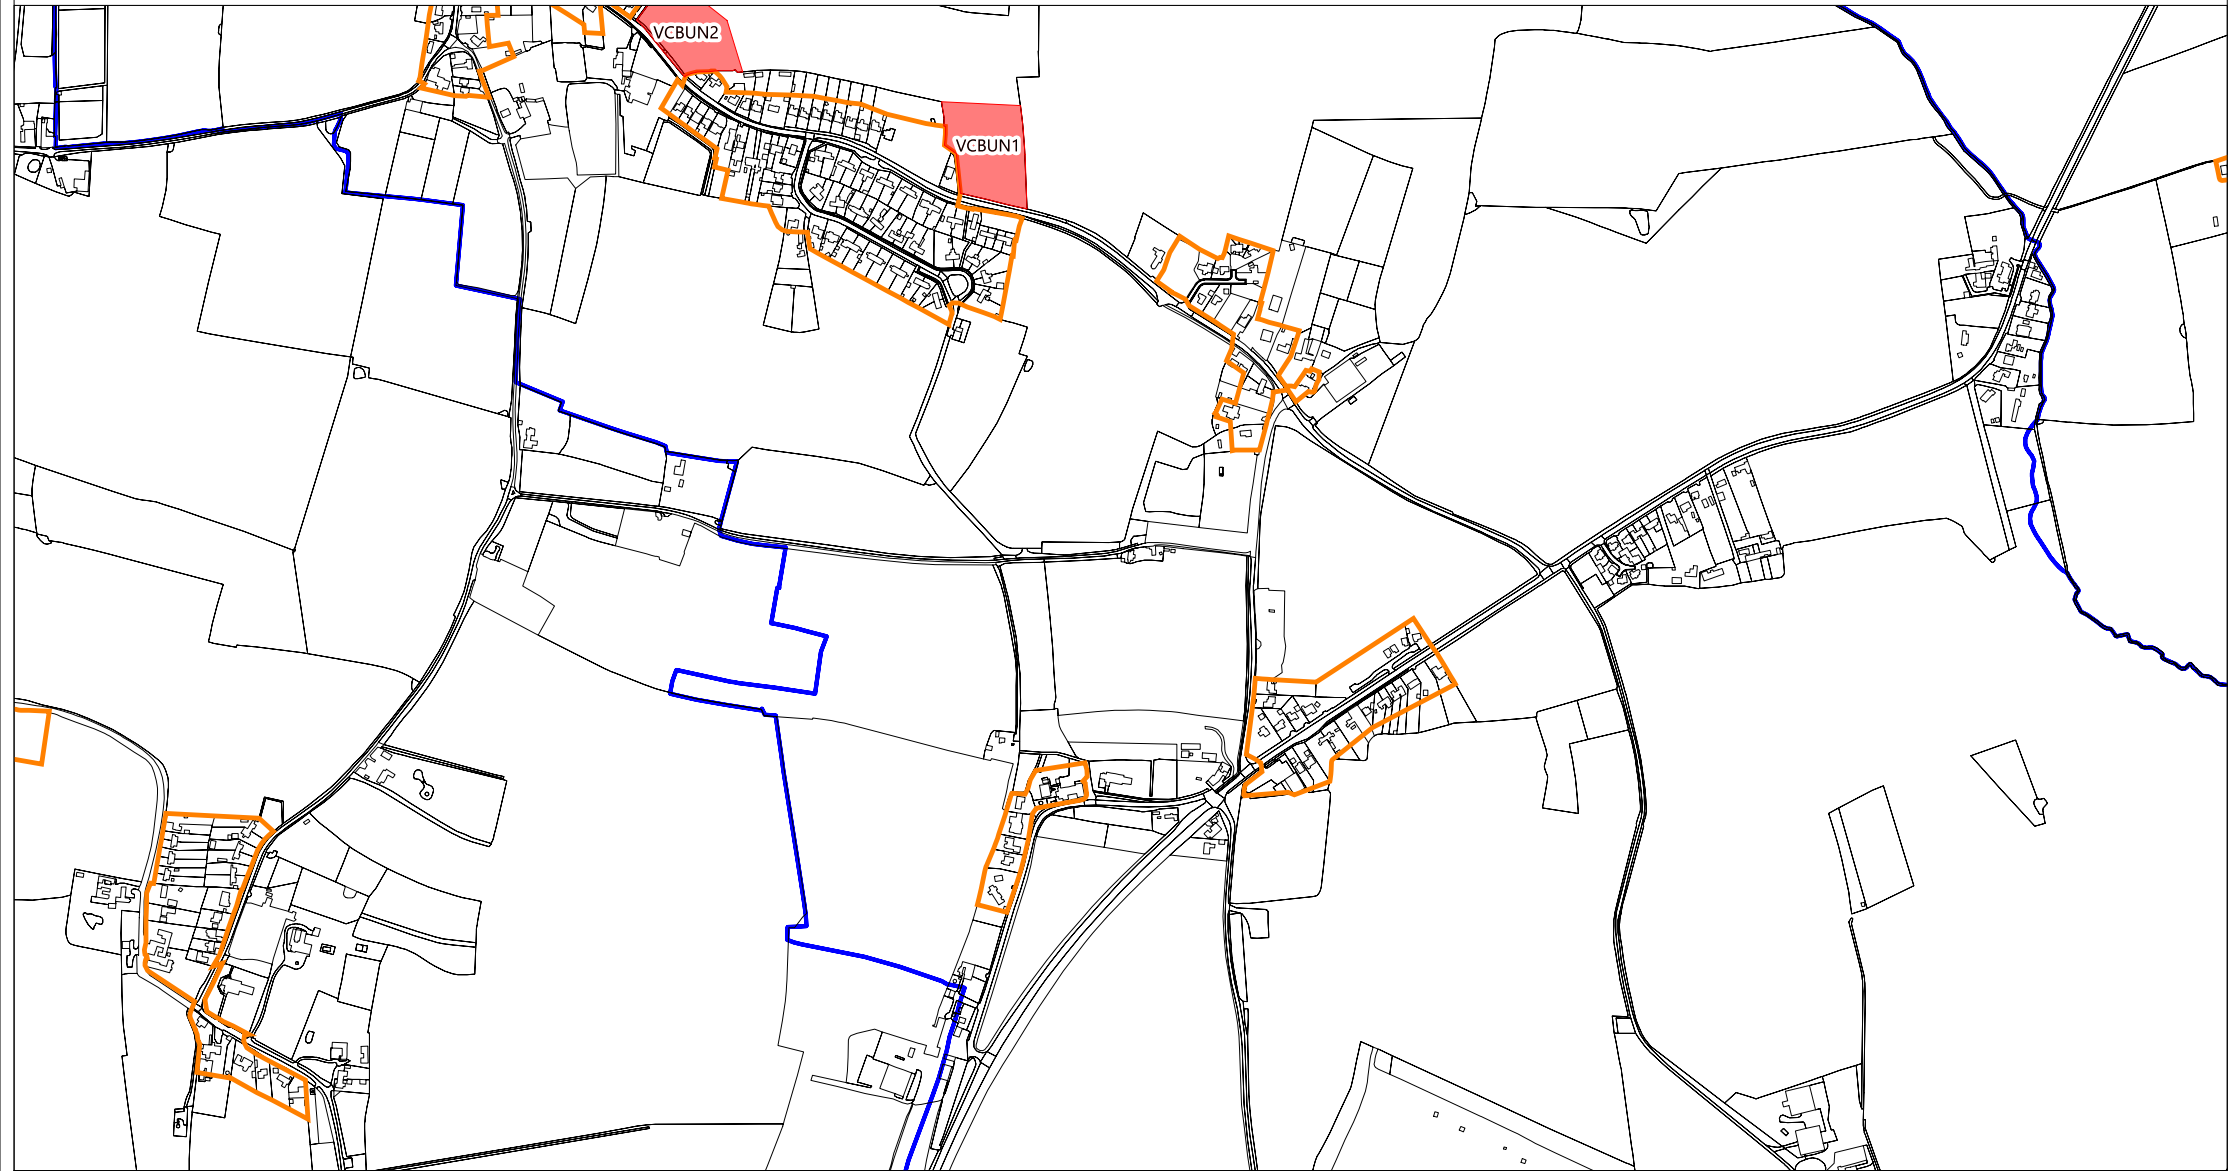

Bunwell

Legend

-  Allocation
-  Parish Boundary
-  Settlement Limit

Date: December 2022

Scale 1:10,000 @ A4