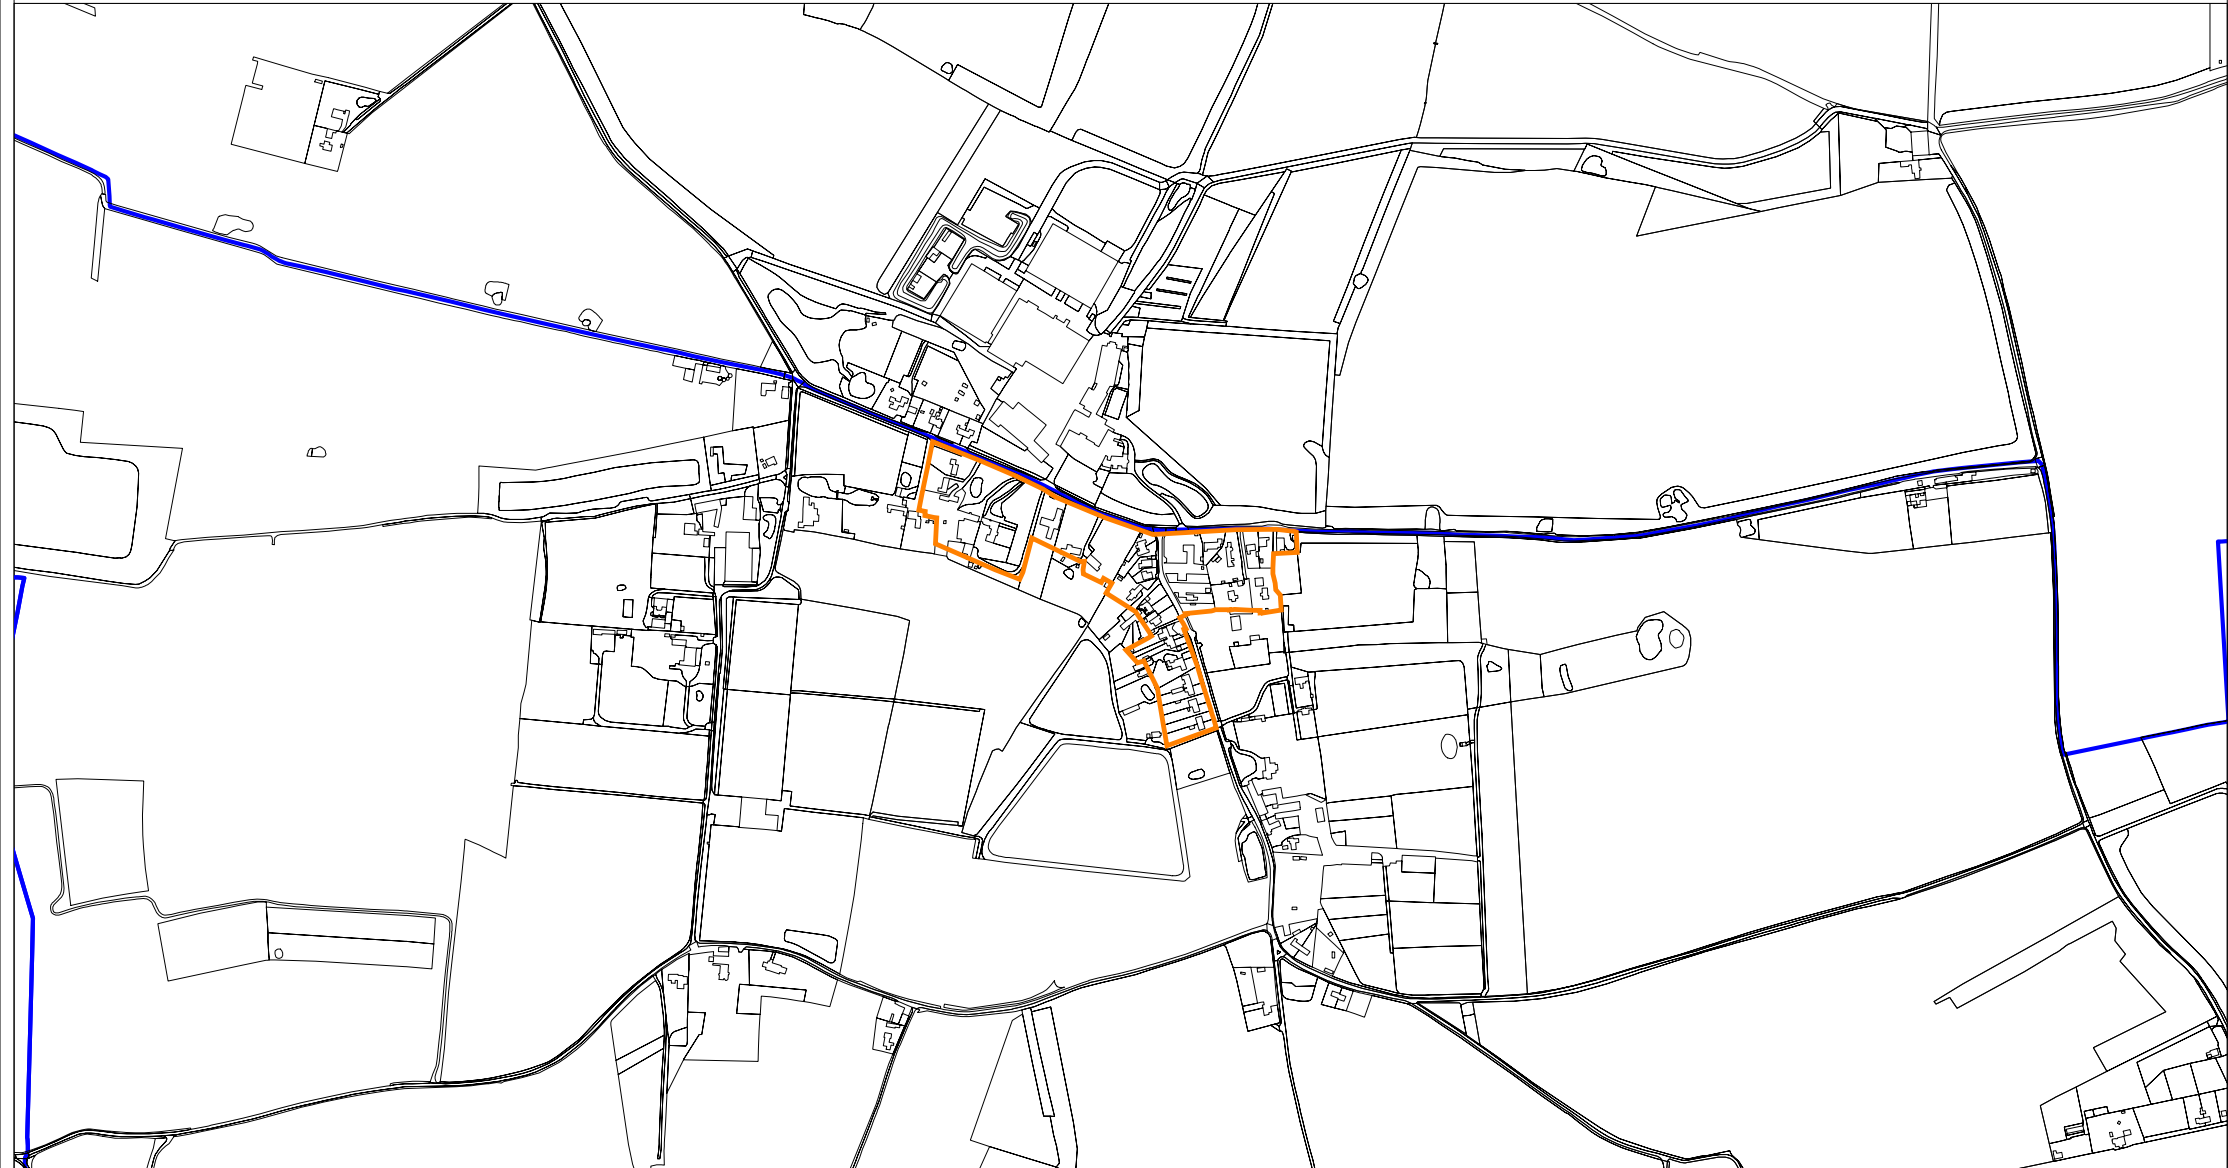

# Colton

## Legend

-  Allocation
-  Parish Boundary
-  Settlement Limit

Date: December 2022

Scale 1:10,000 @ A4