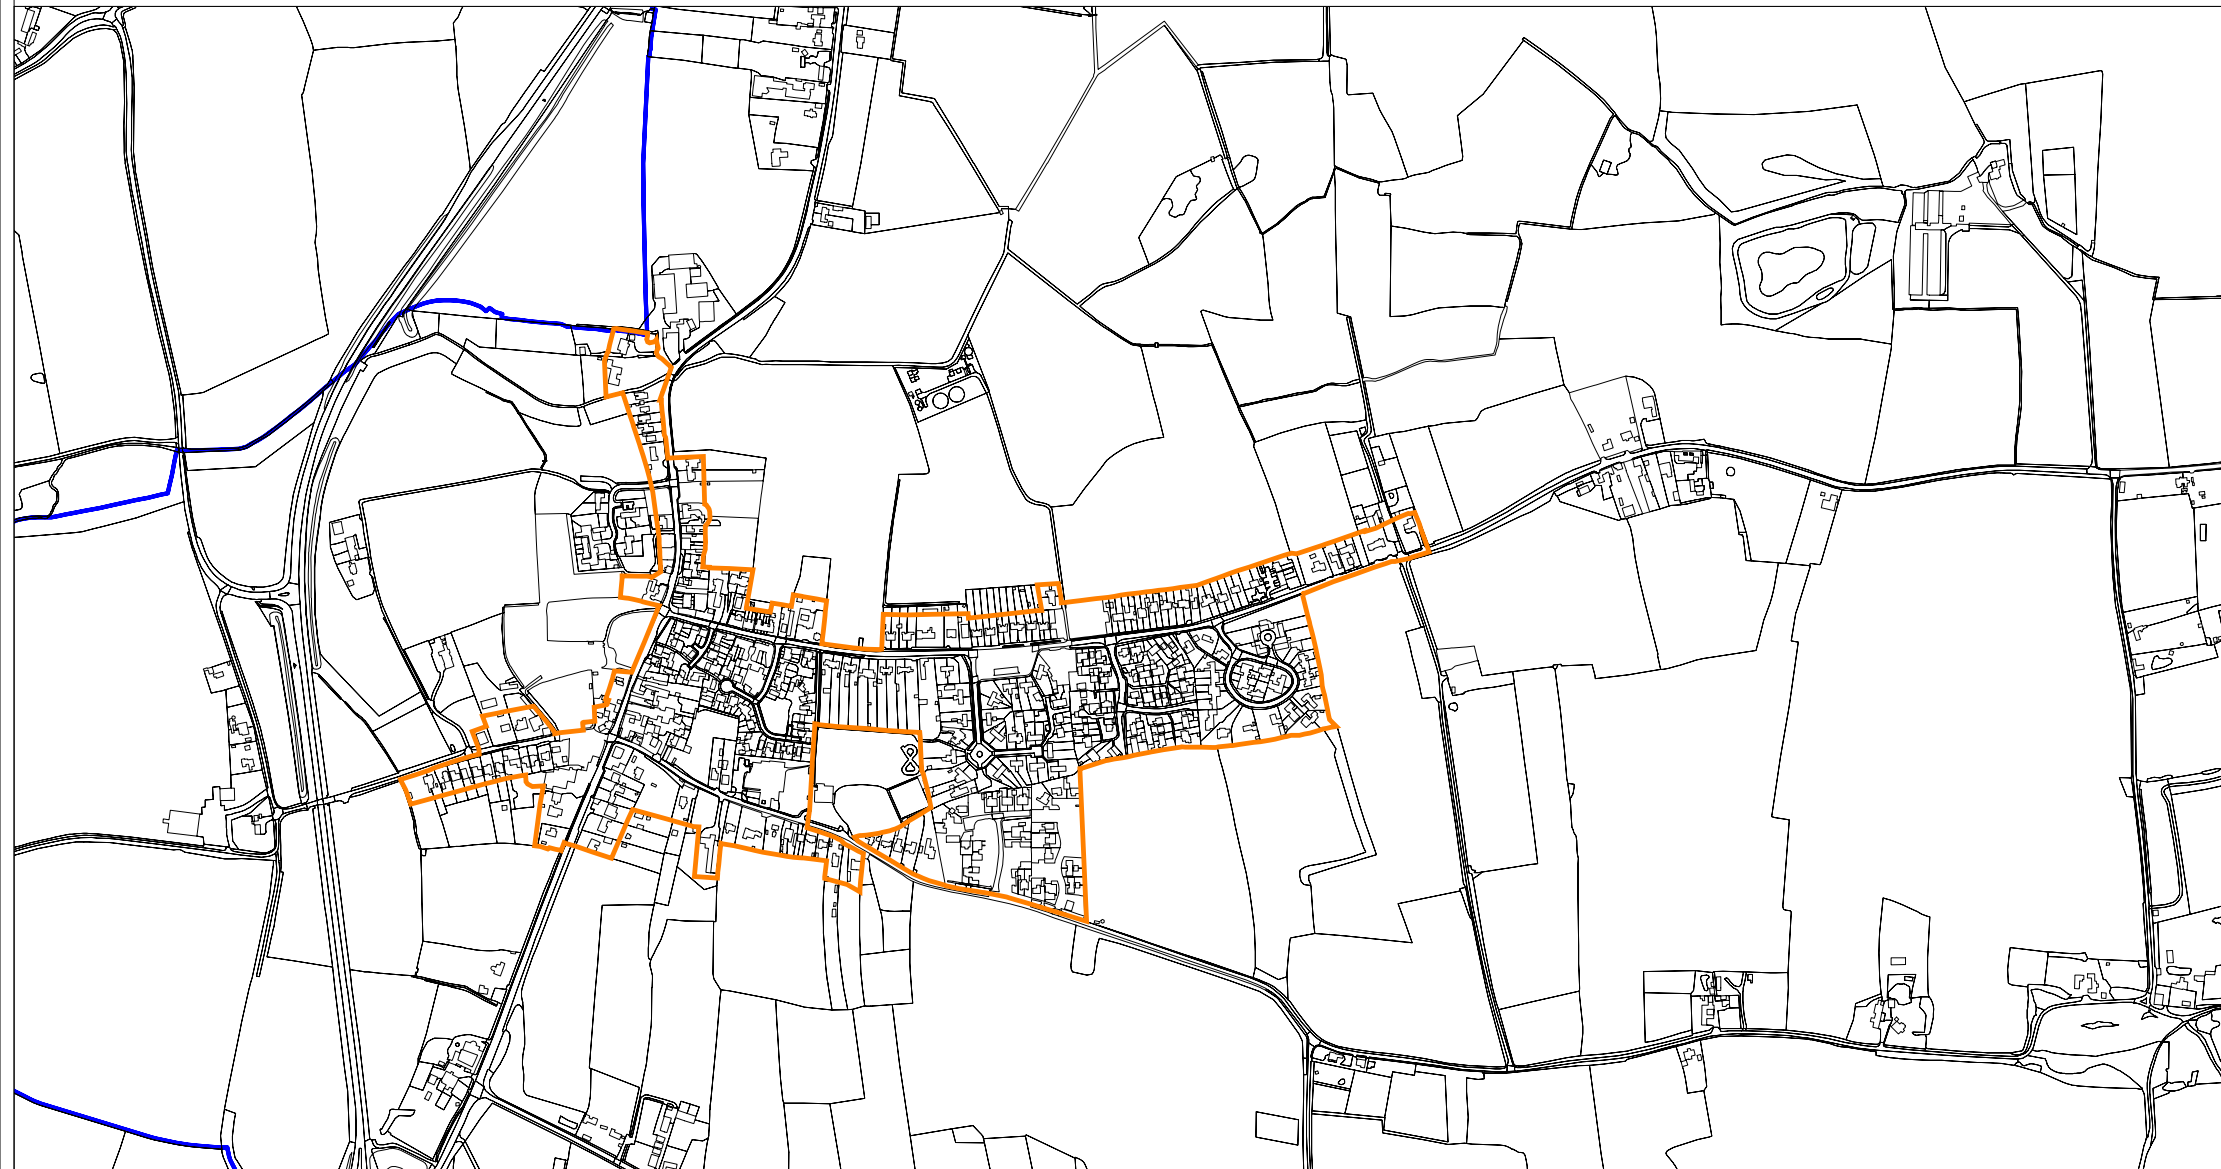

# Dickleburgh and Rushall

## Legend

-  Allocation
-  Parish Boundary
-  Settlement Limit

Date: December 2022

Scale 1:10,000 @ A4