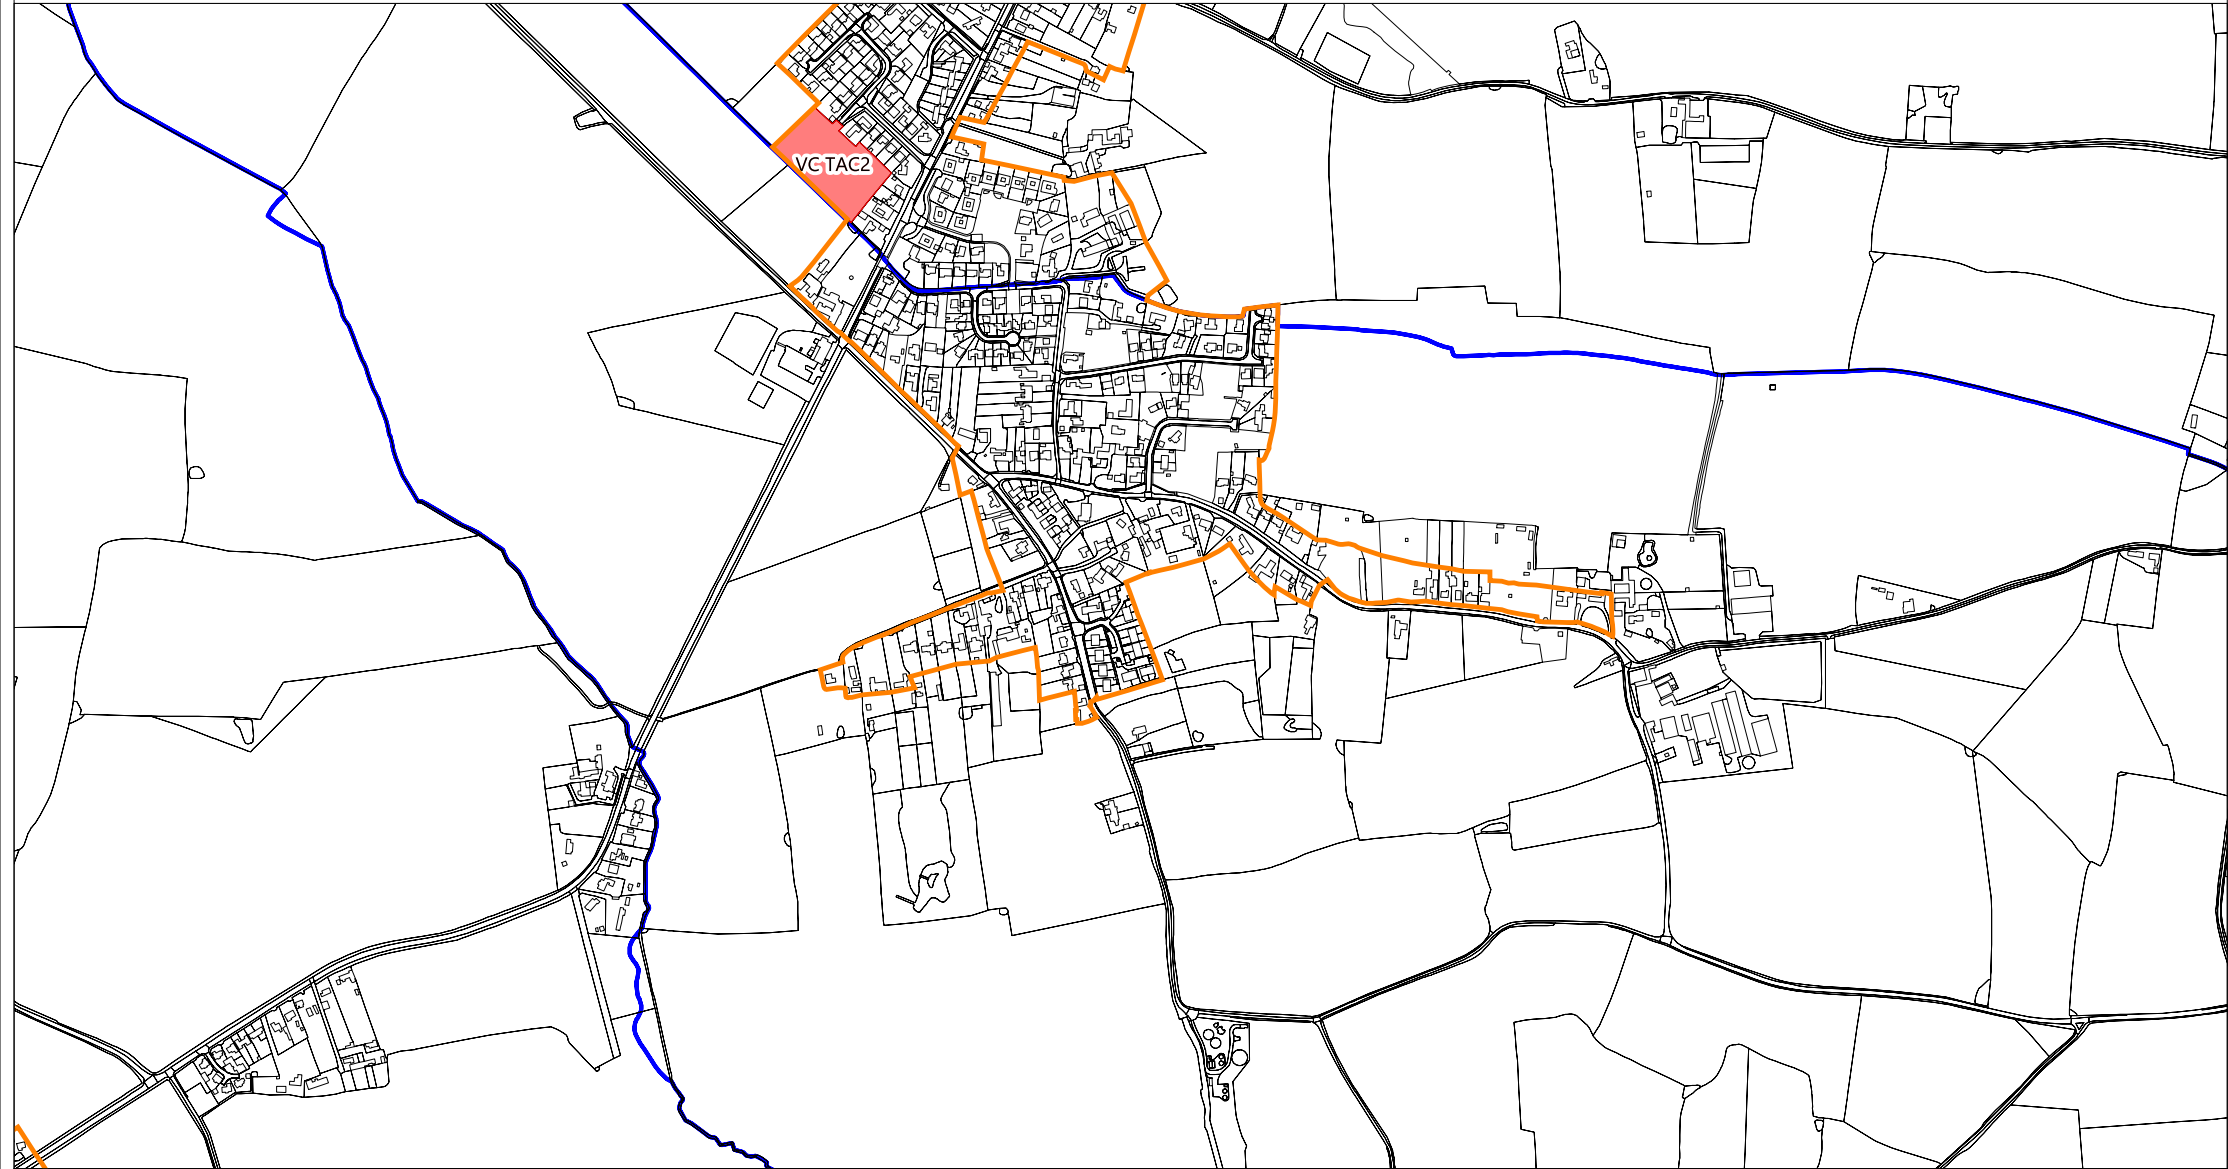

# Forncett End

## Legend

-  Allocation
-  Parish Boundary
-  Settlement Limit

Date: December 2022

Scale 1:10,000 @ A4