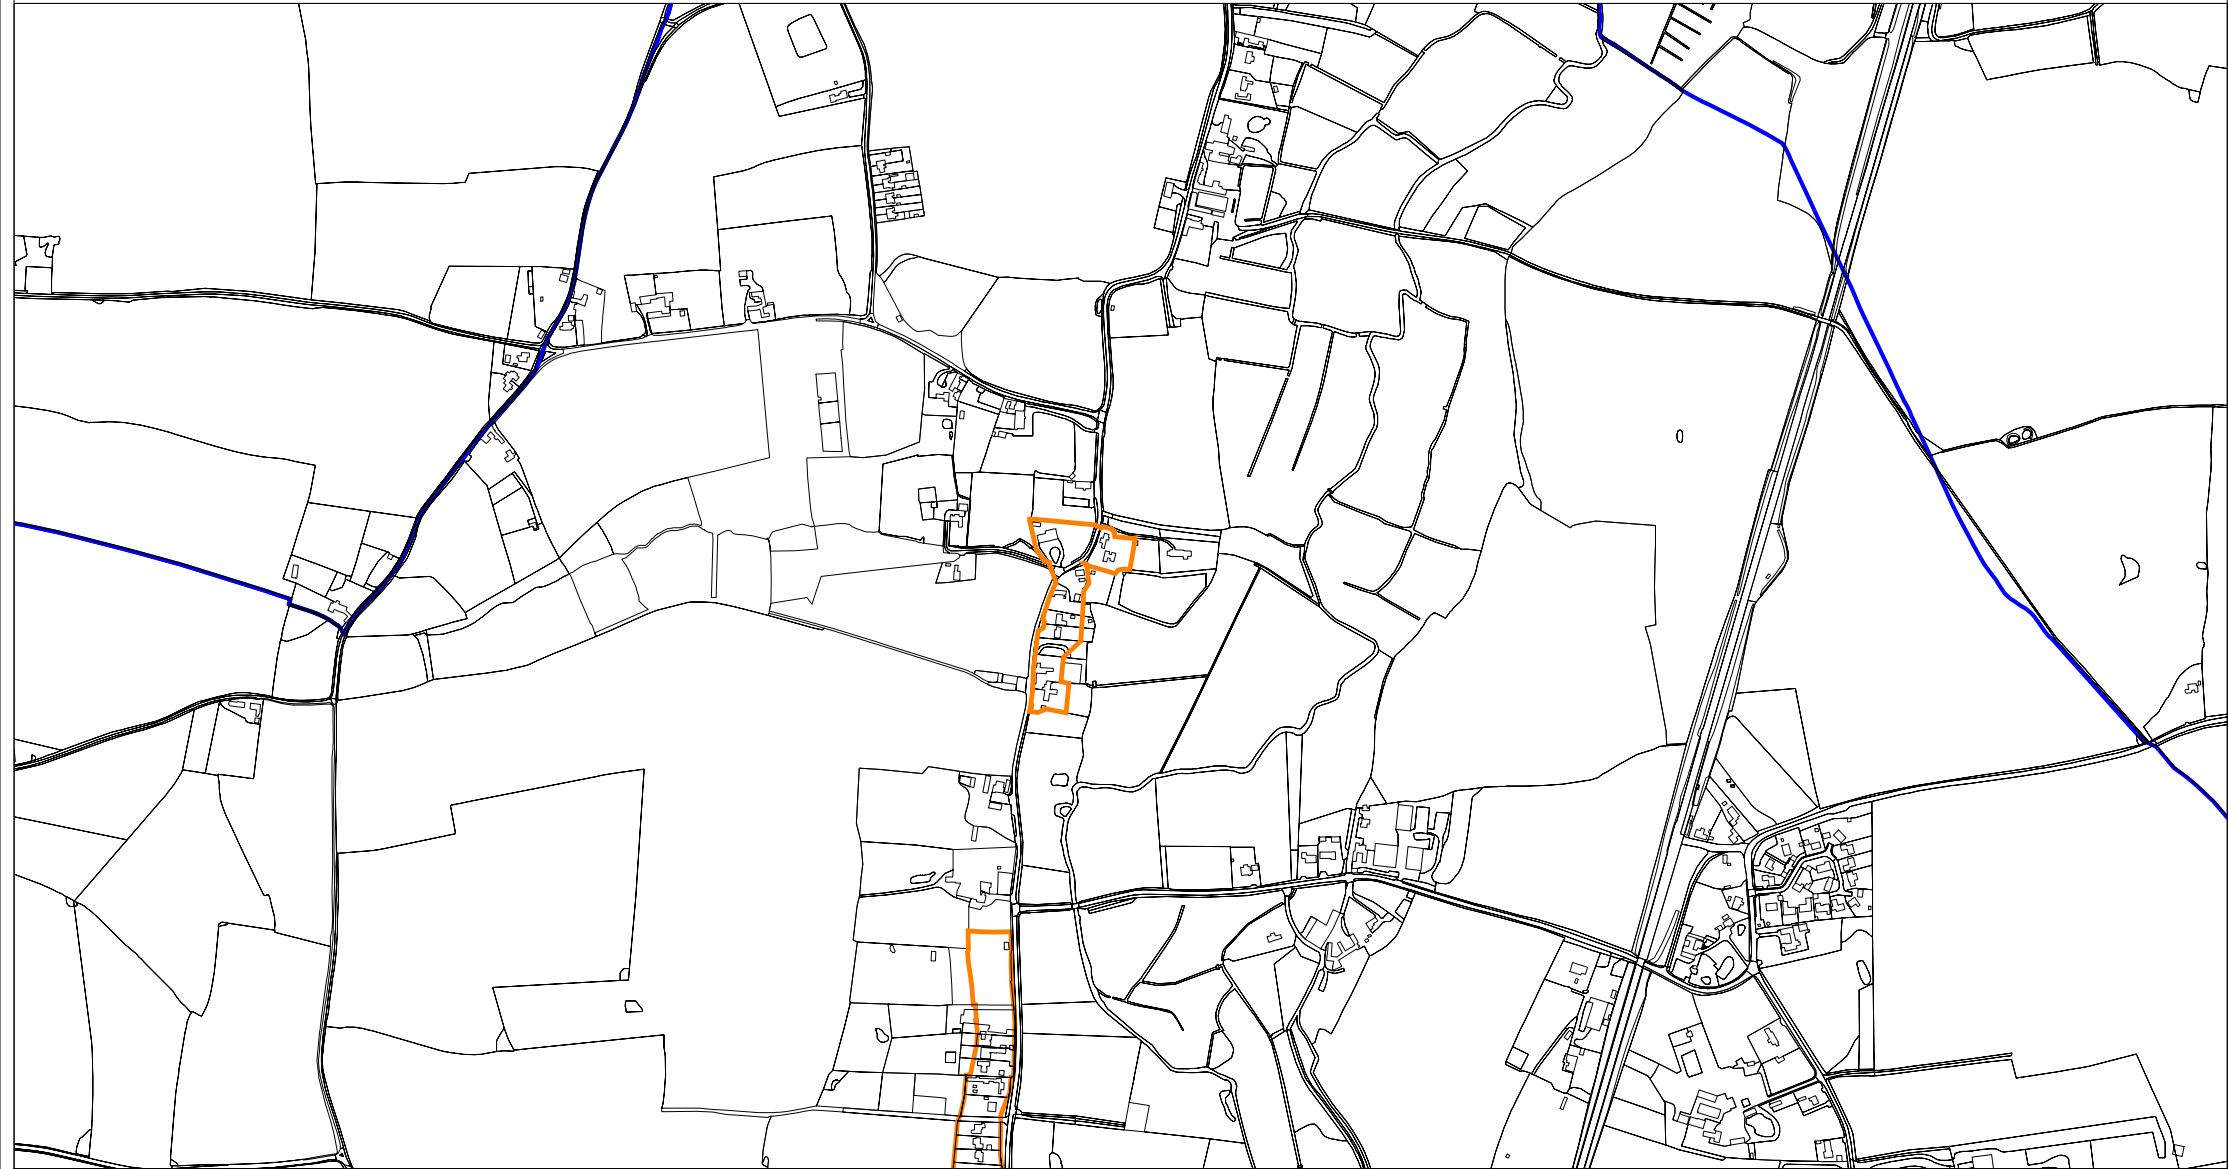

Forncett St Mary

Legend

-  Allocation
-  Parish Boundary
-  Settlement Limit

Date: December 2022

Scale 1:10,000 @ A4