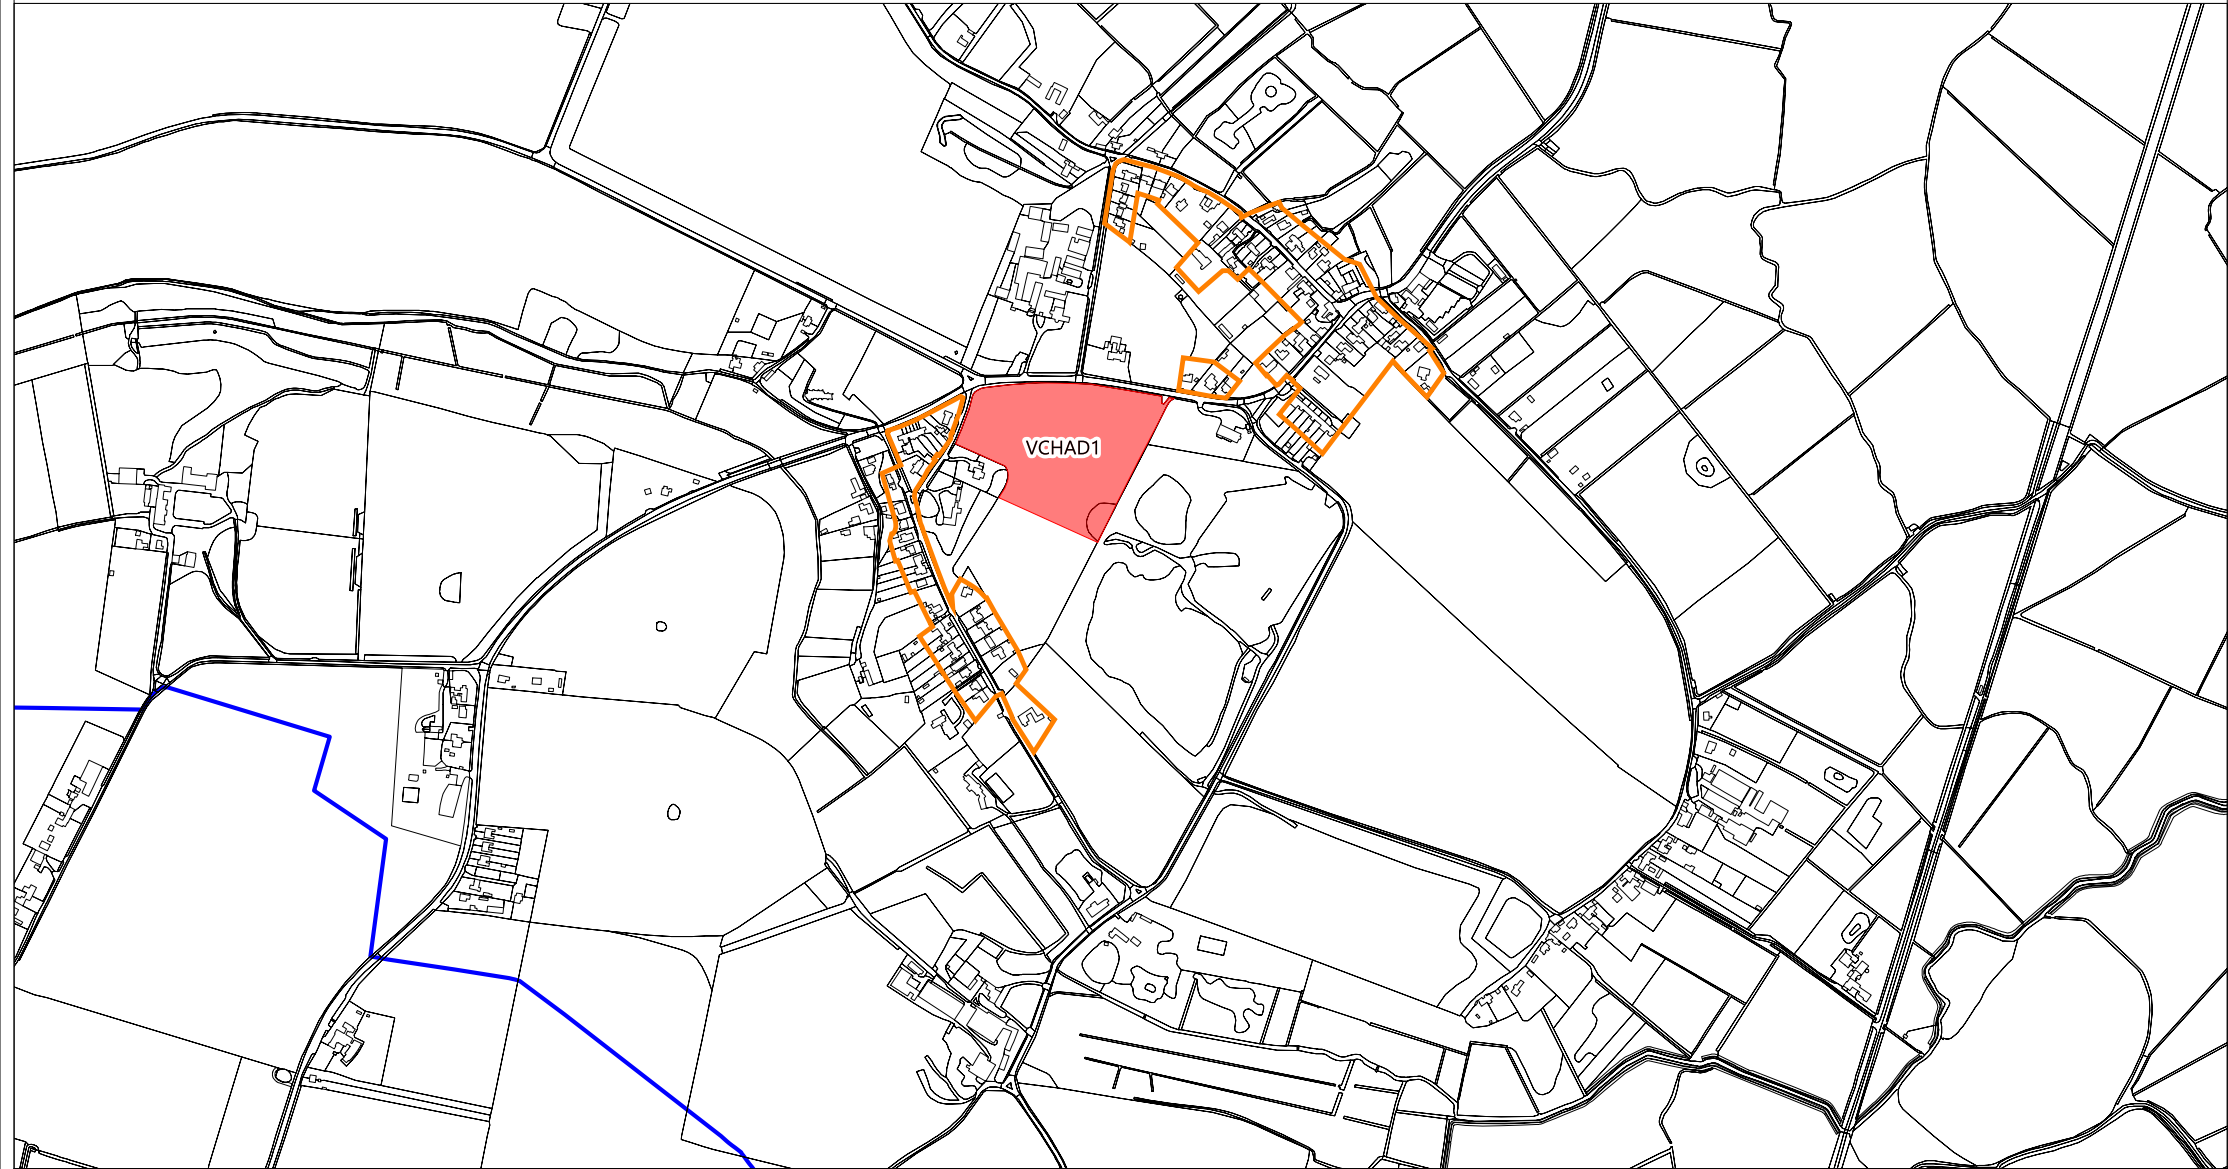

Haddiscoe

Legend

-  Allocation
-  Parish Boundary
-  Settlement Limit

Date: December 2022

Scale 1:10,000 @ A4