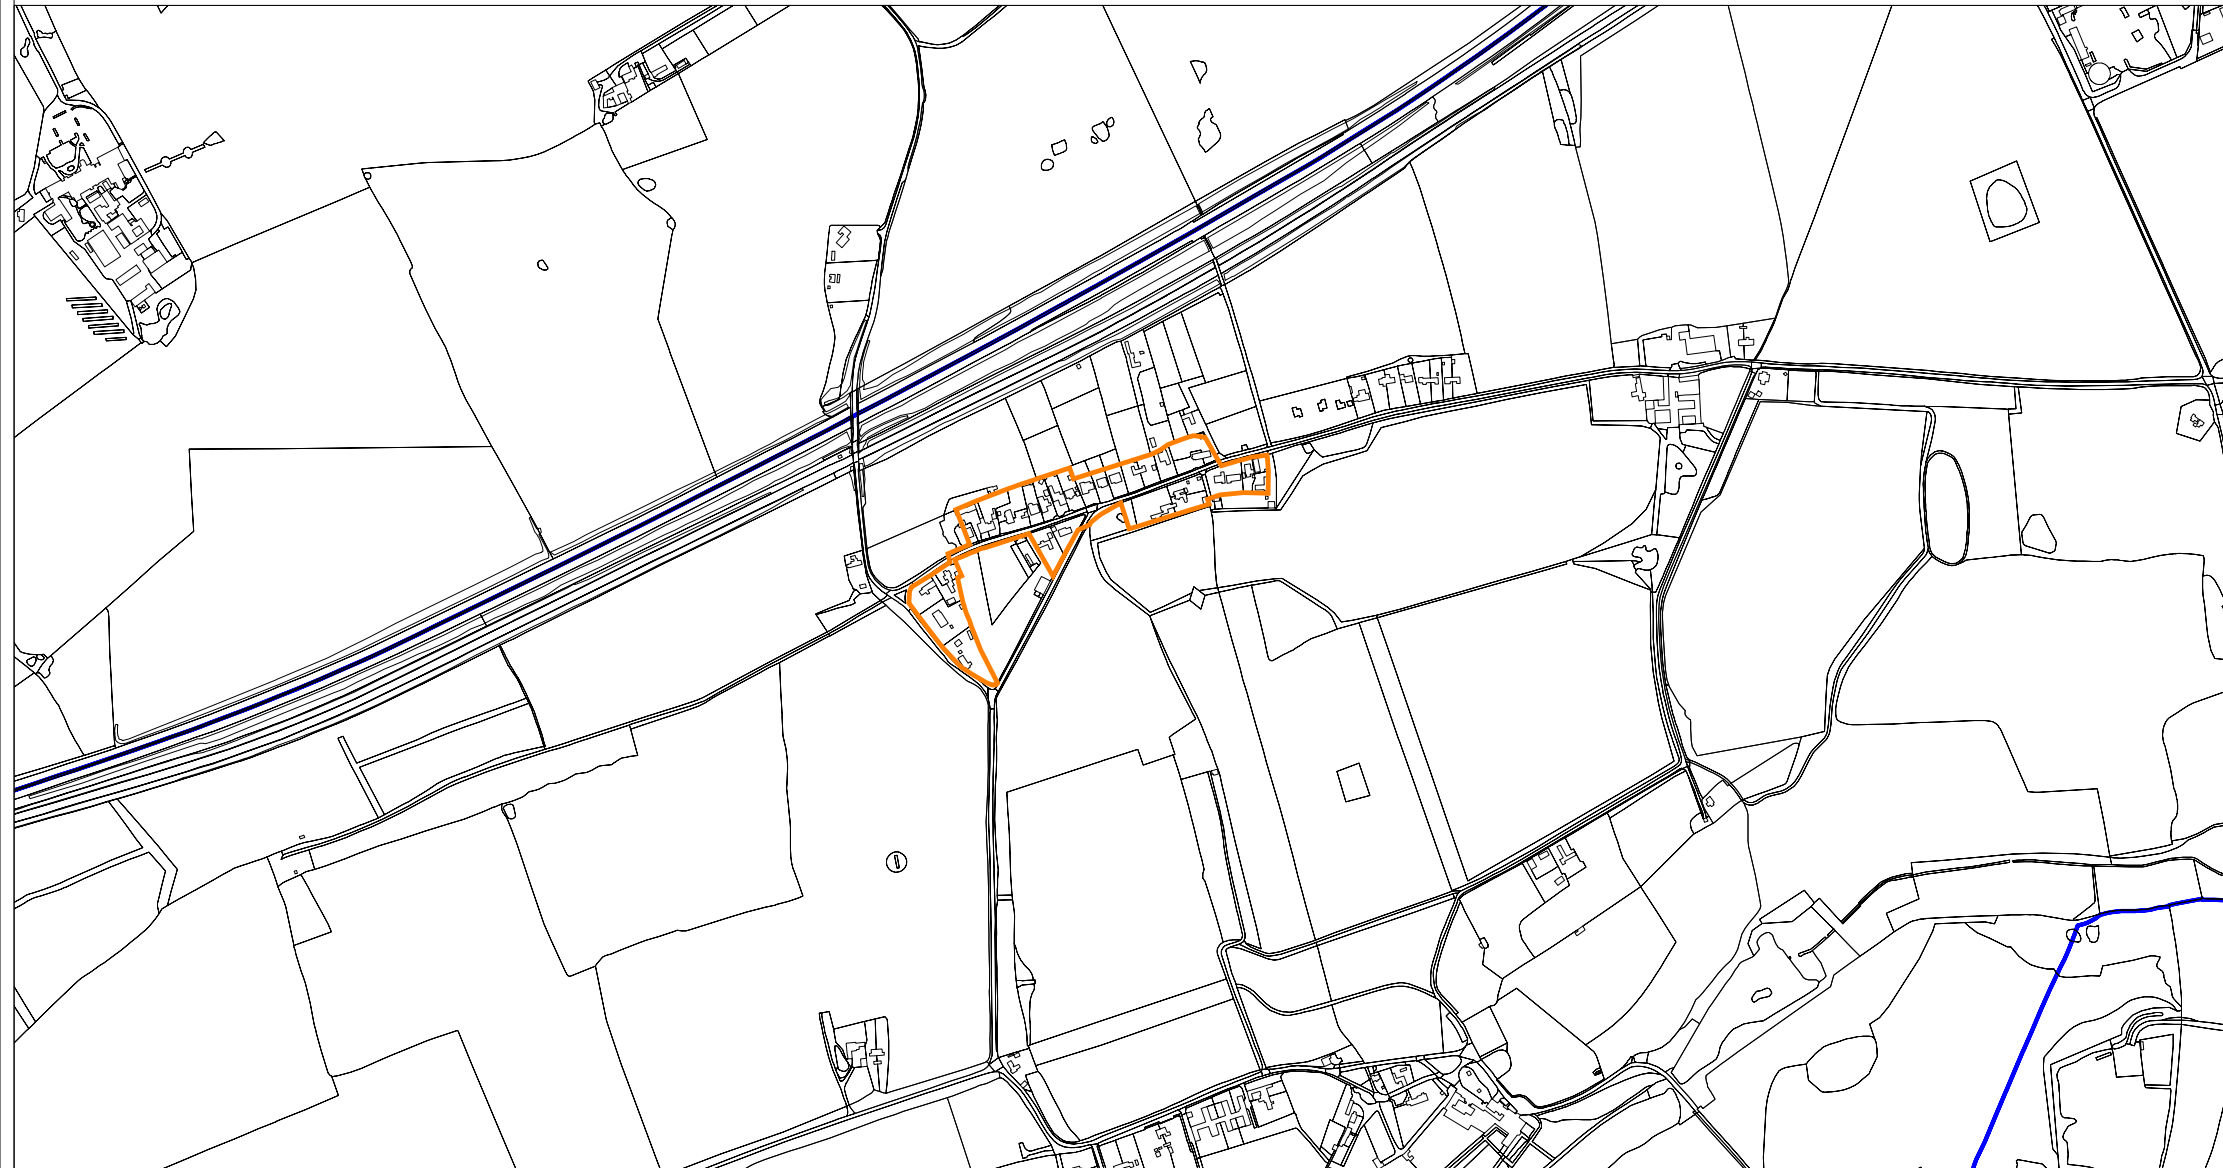

Ketteringham

Legend

-  Allocation
-  Parish Boundary
-  Settlement Limit

Date: December 2022

Scale 1:10,000 @ A4