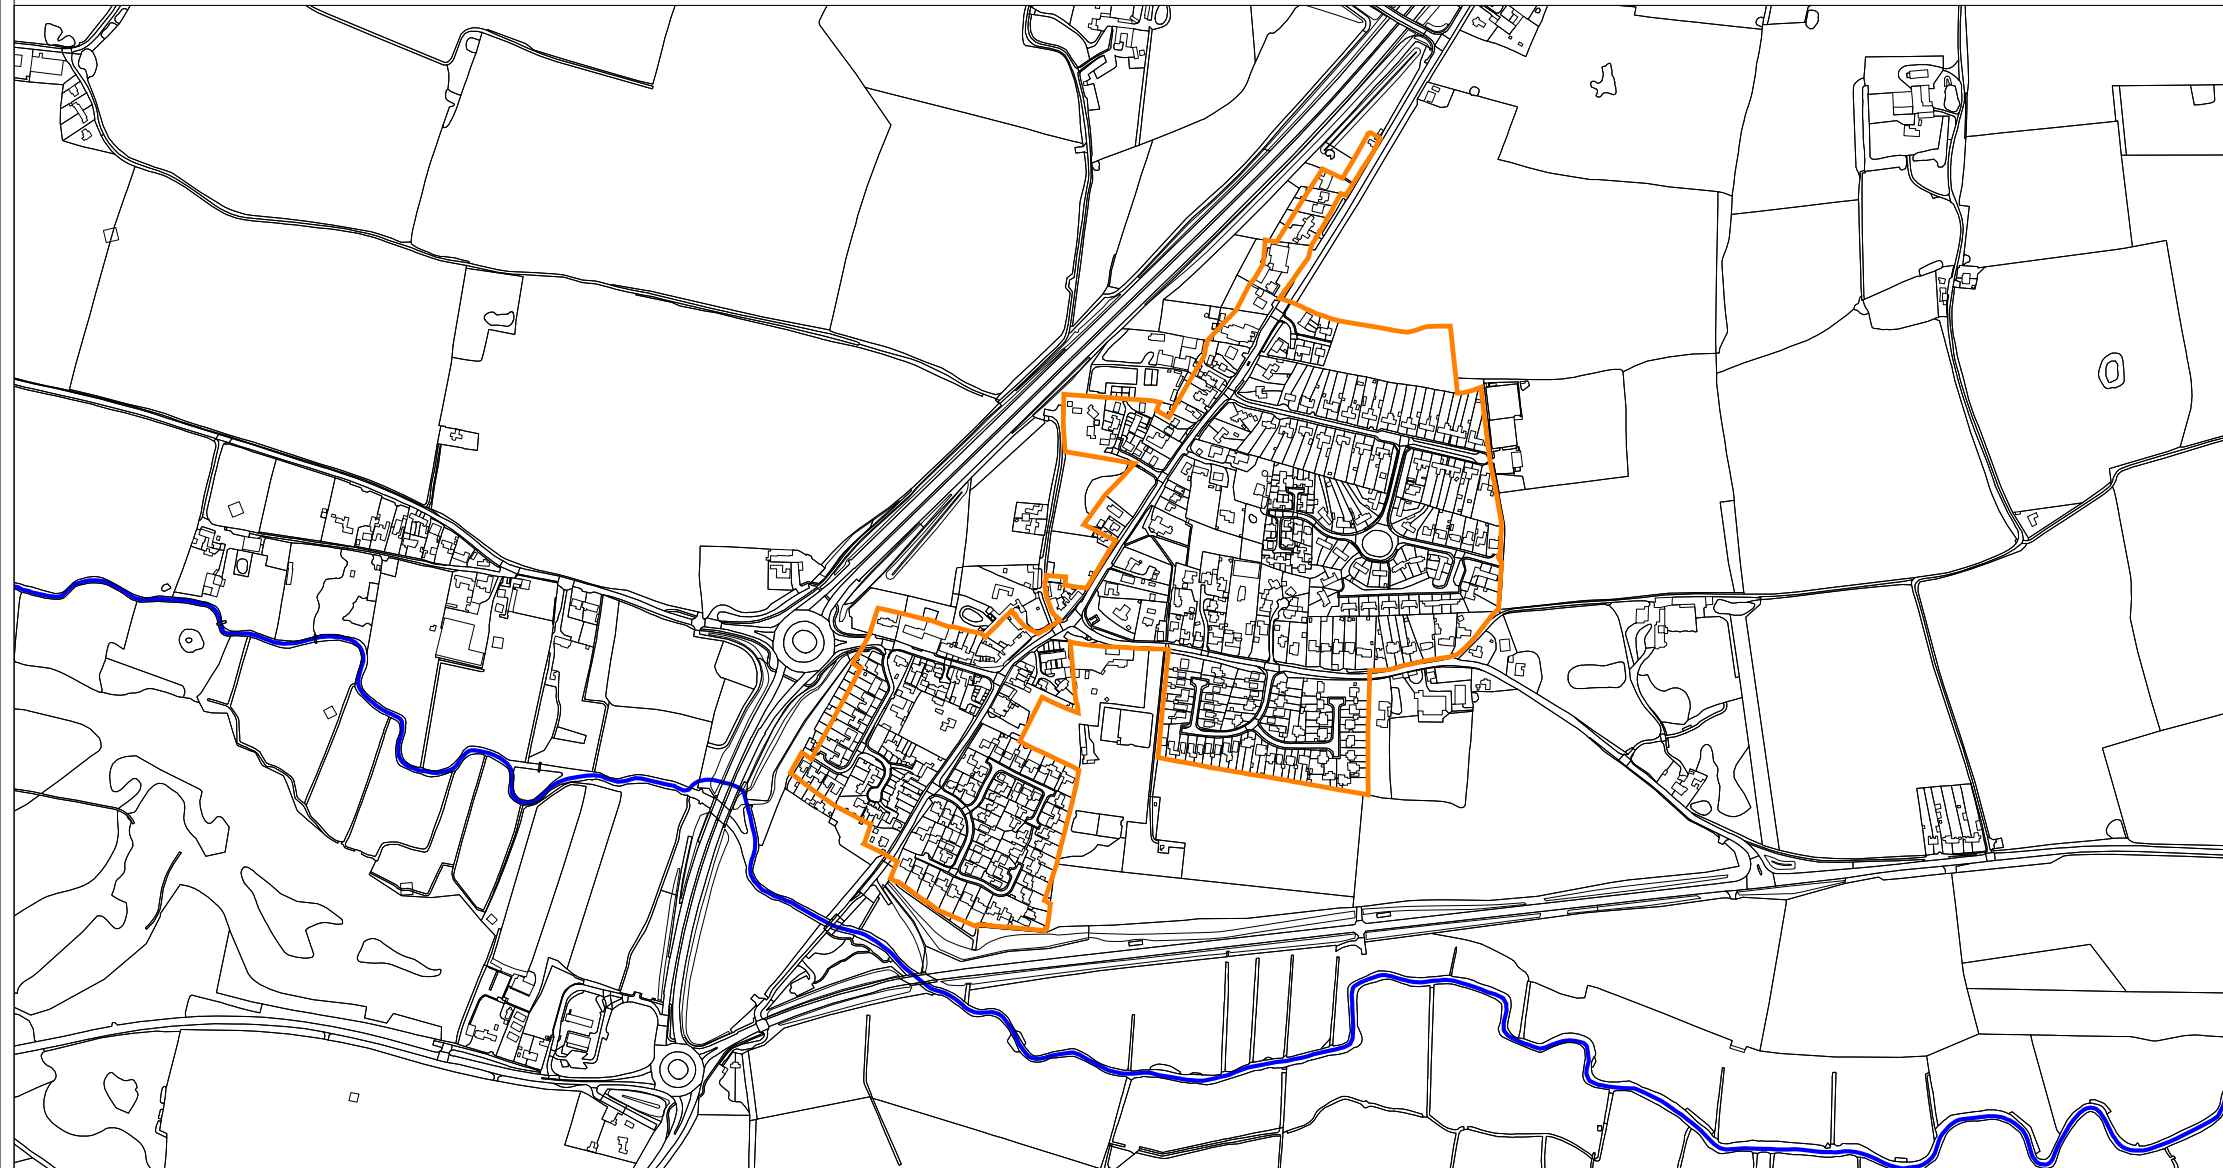

# Scole

## Legend

-  Allocation
-  Parish Boundary
-  Settlement Limit

Date: December 2022

Scale 1:10,000 @ A4