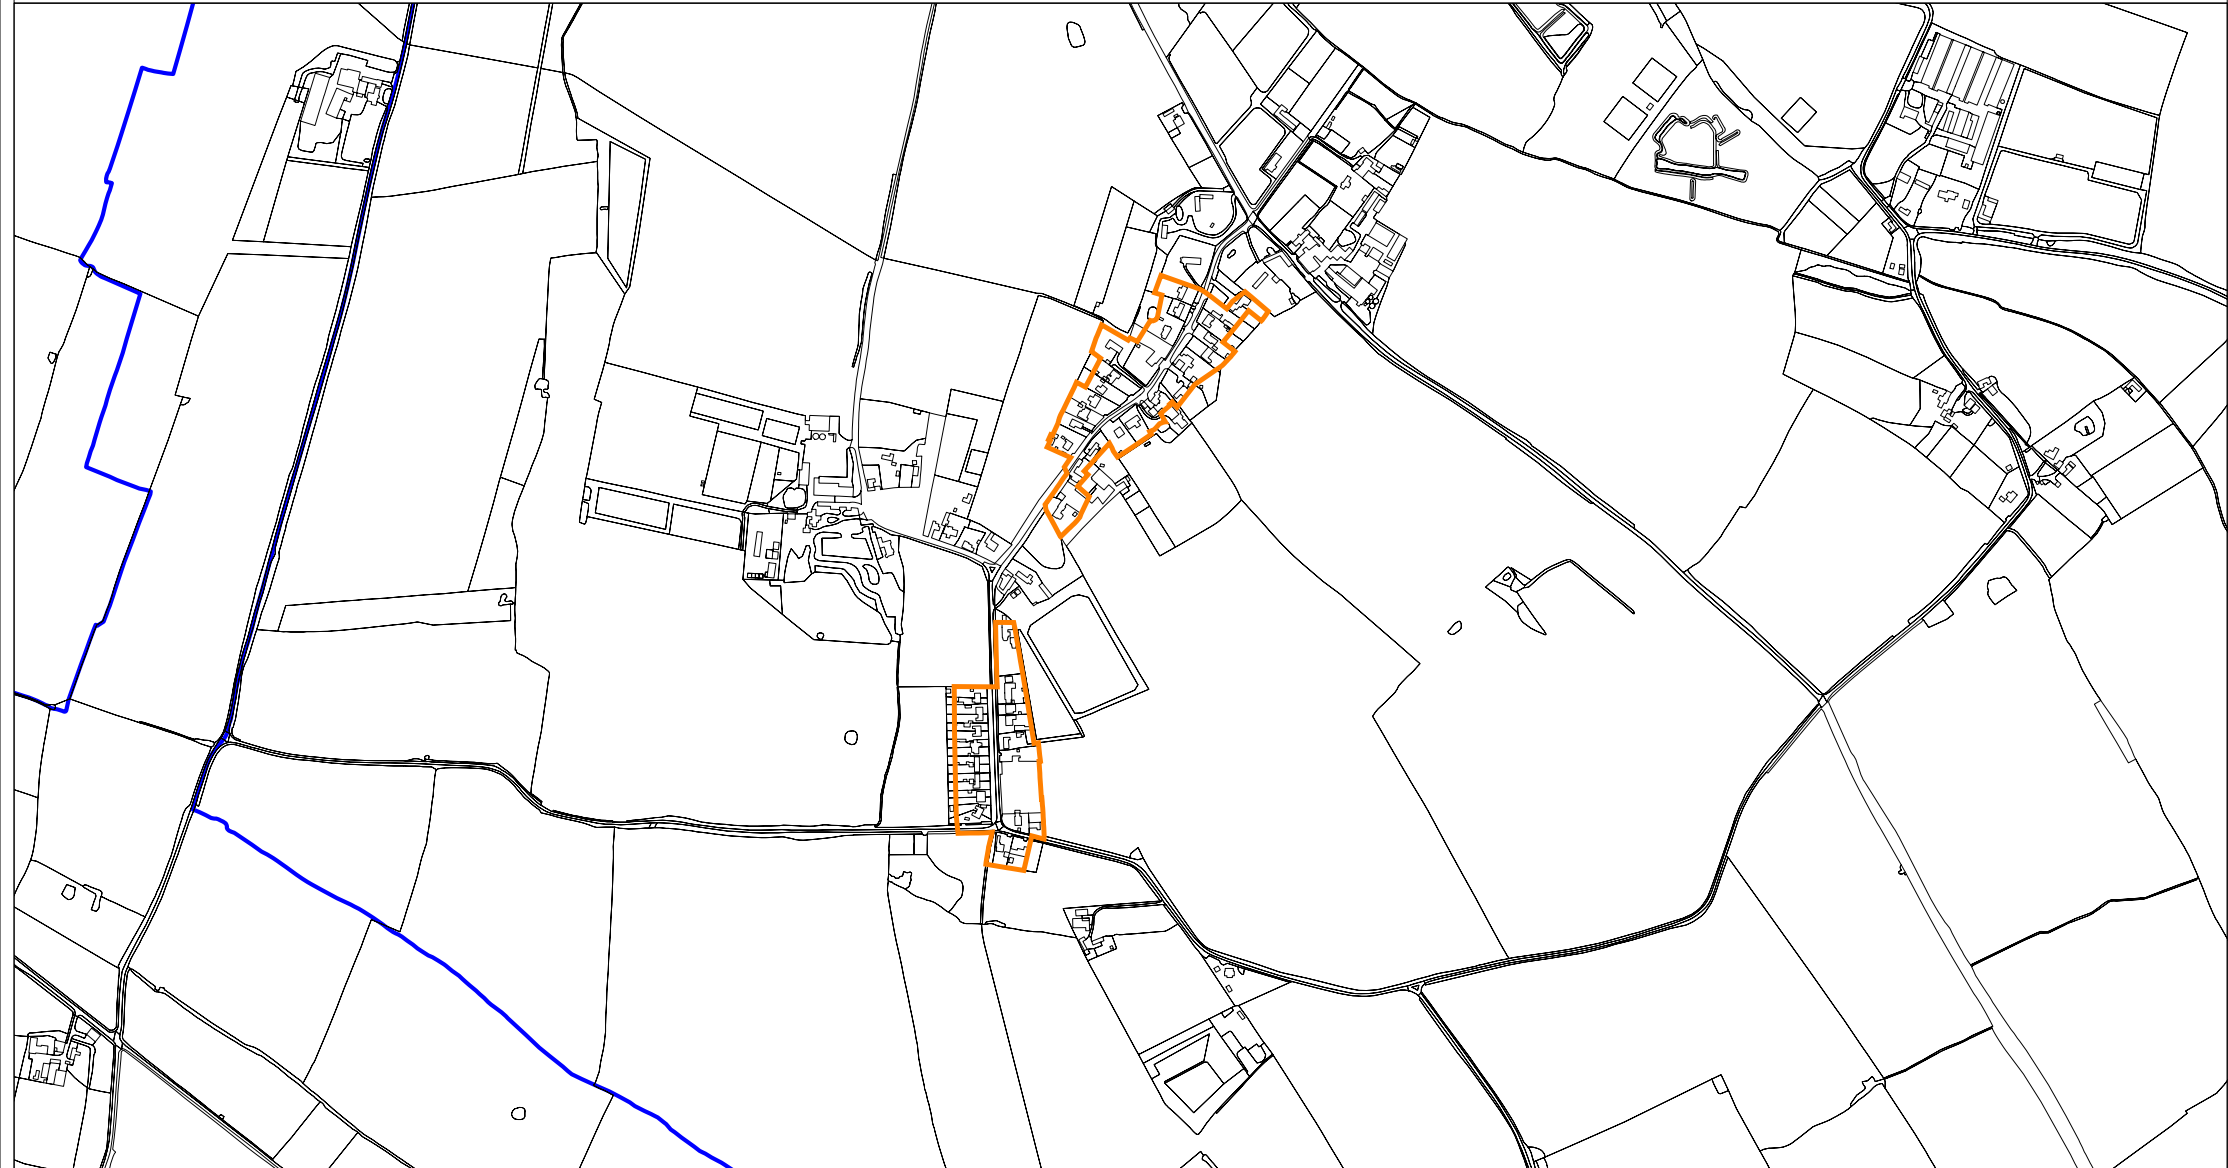

Shelton and Hardwick

Legend

-  Allocation
-  Parish Boundary
-  Settlement Limit

Date: December 2022

Scale 1:10,000 @ A4