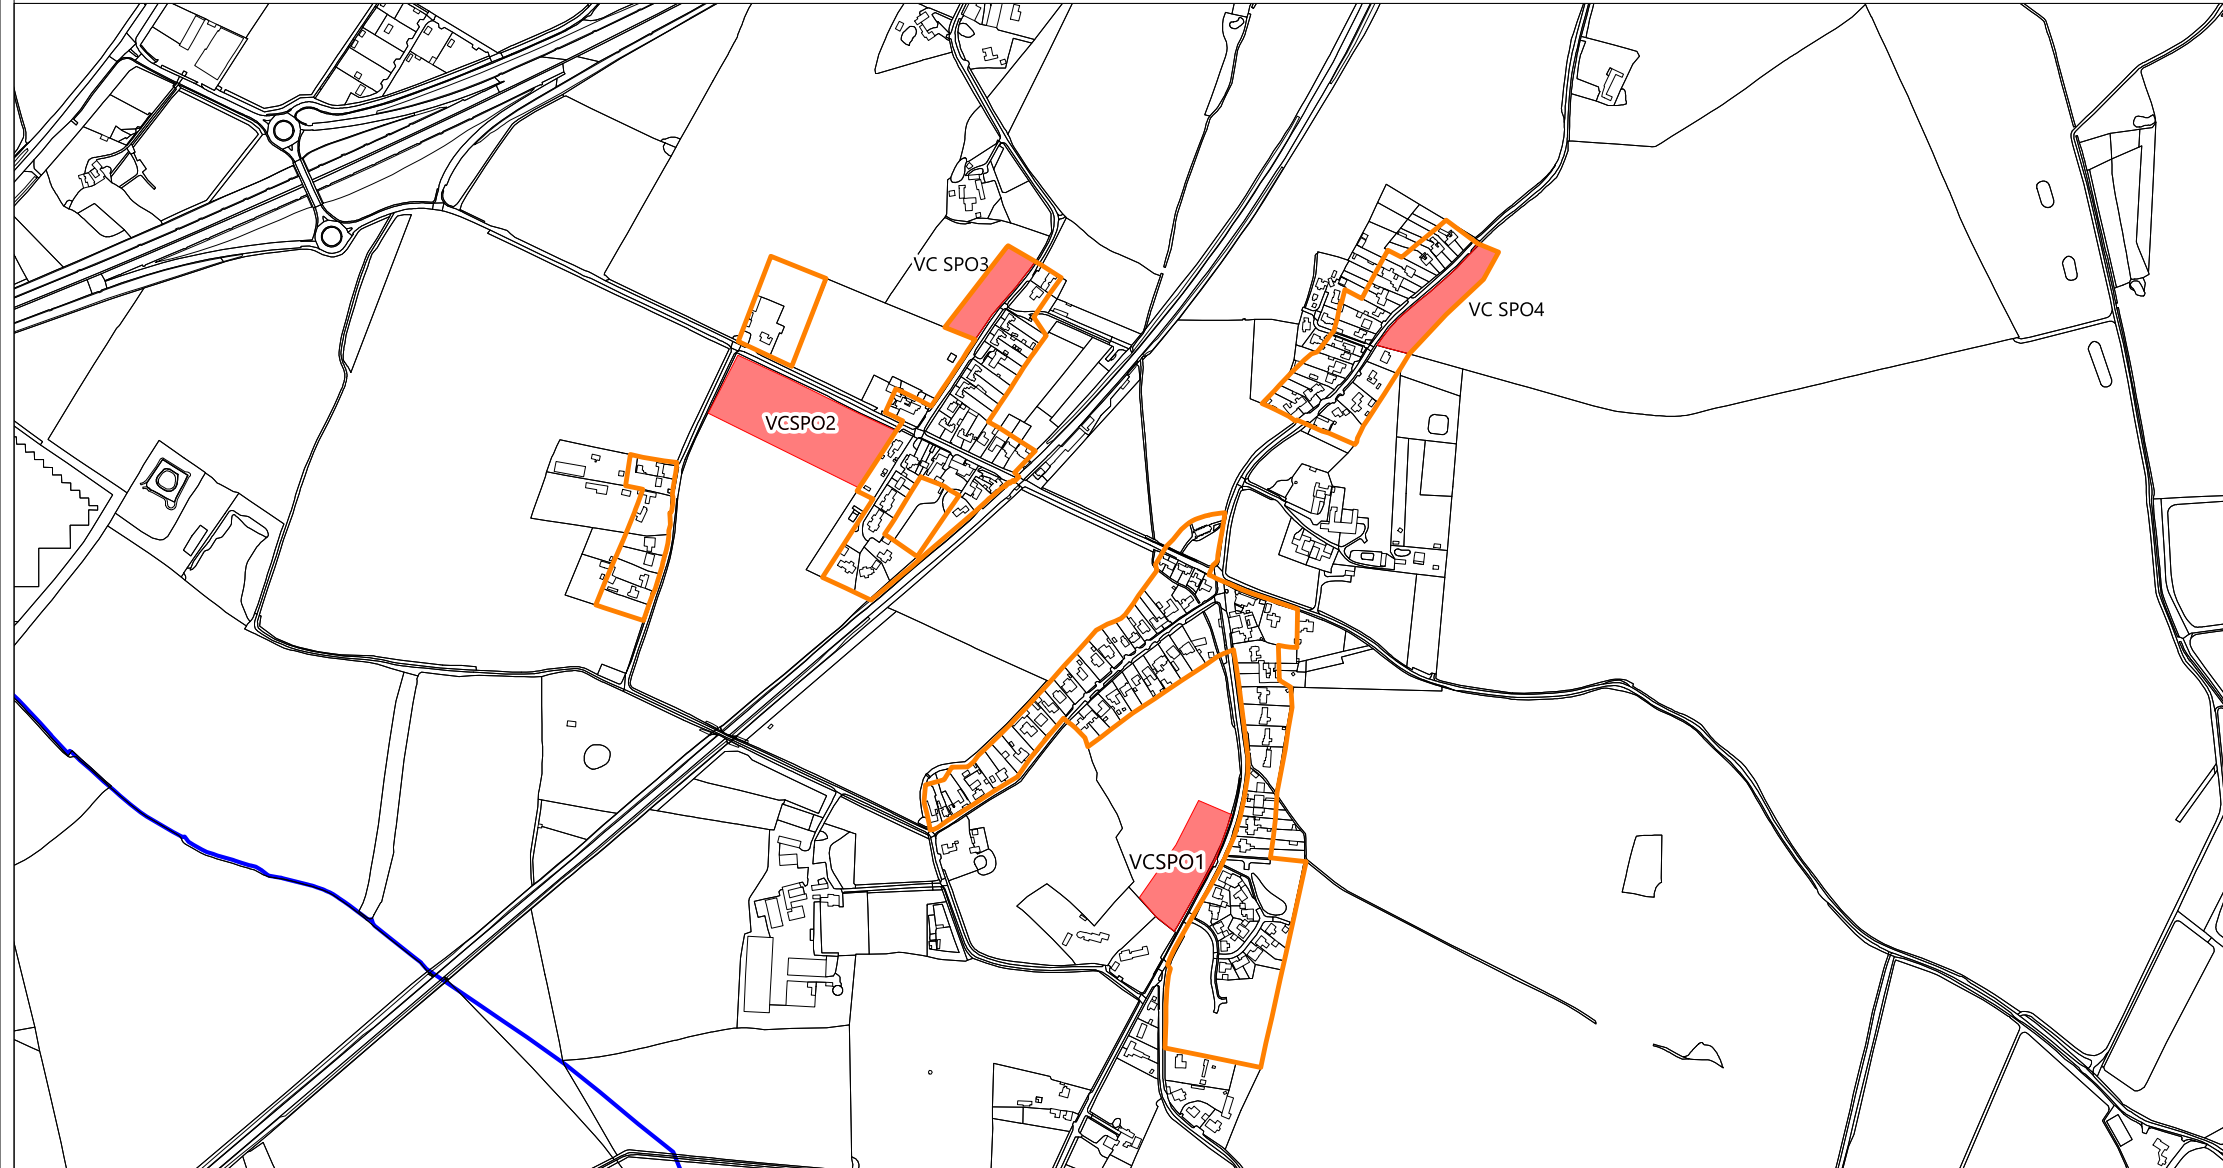

Spoooner Row

Legend

-  Allocation
-  Parish Boundary
-  Settlement Limit

Date: December 2022

Scale 1:10,000 @ A4