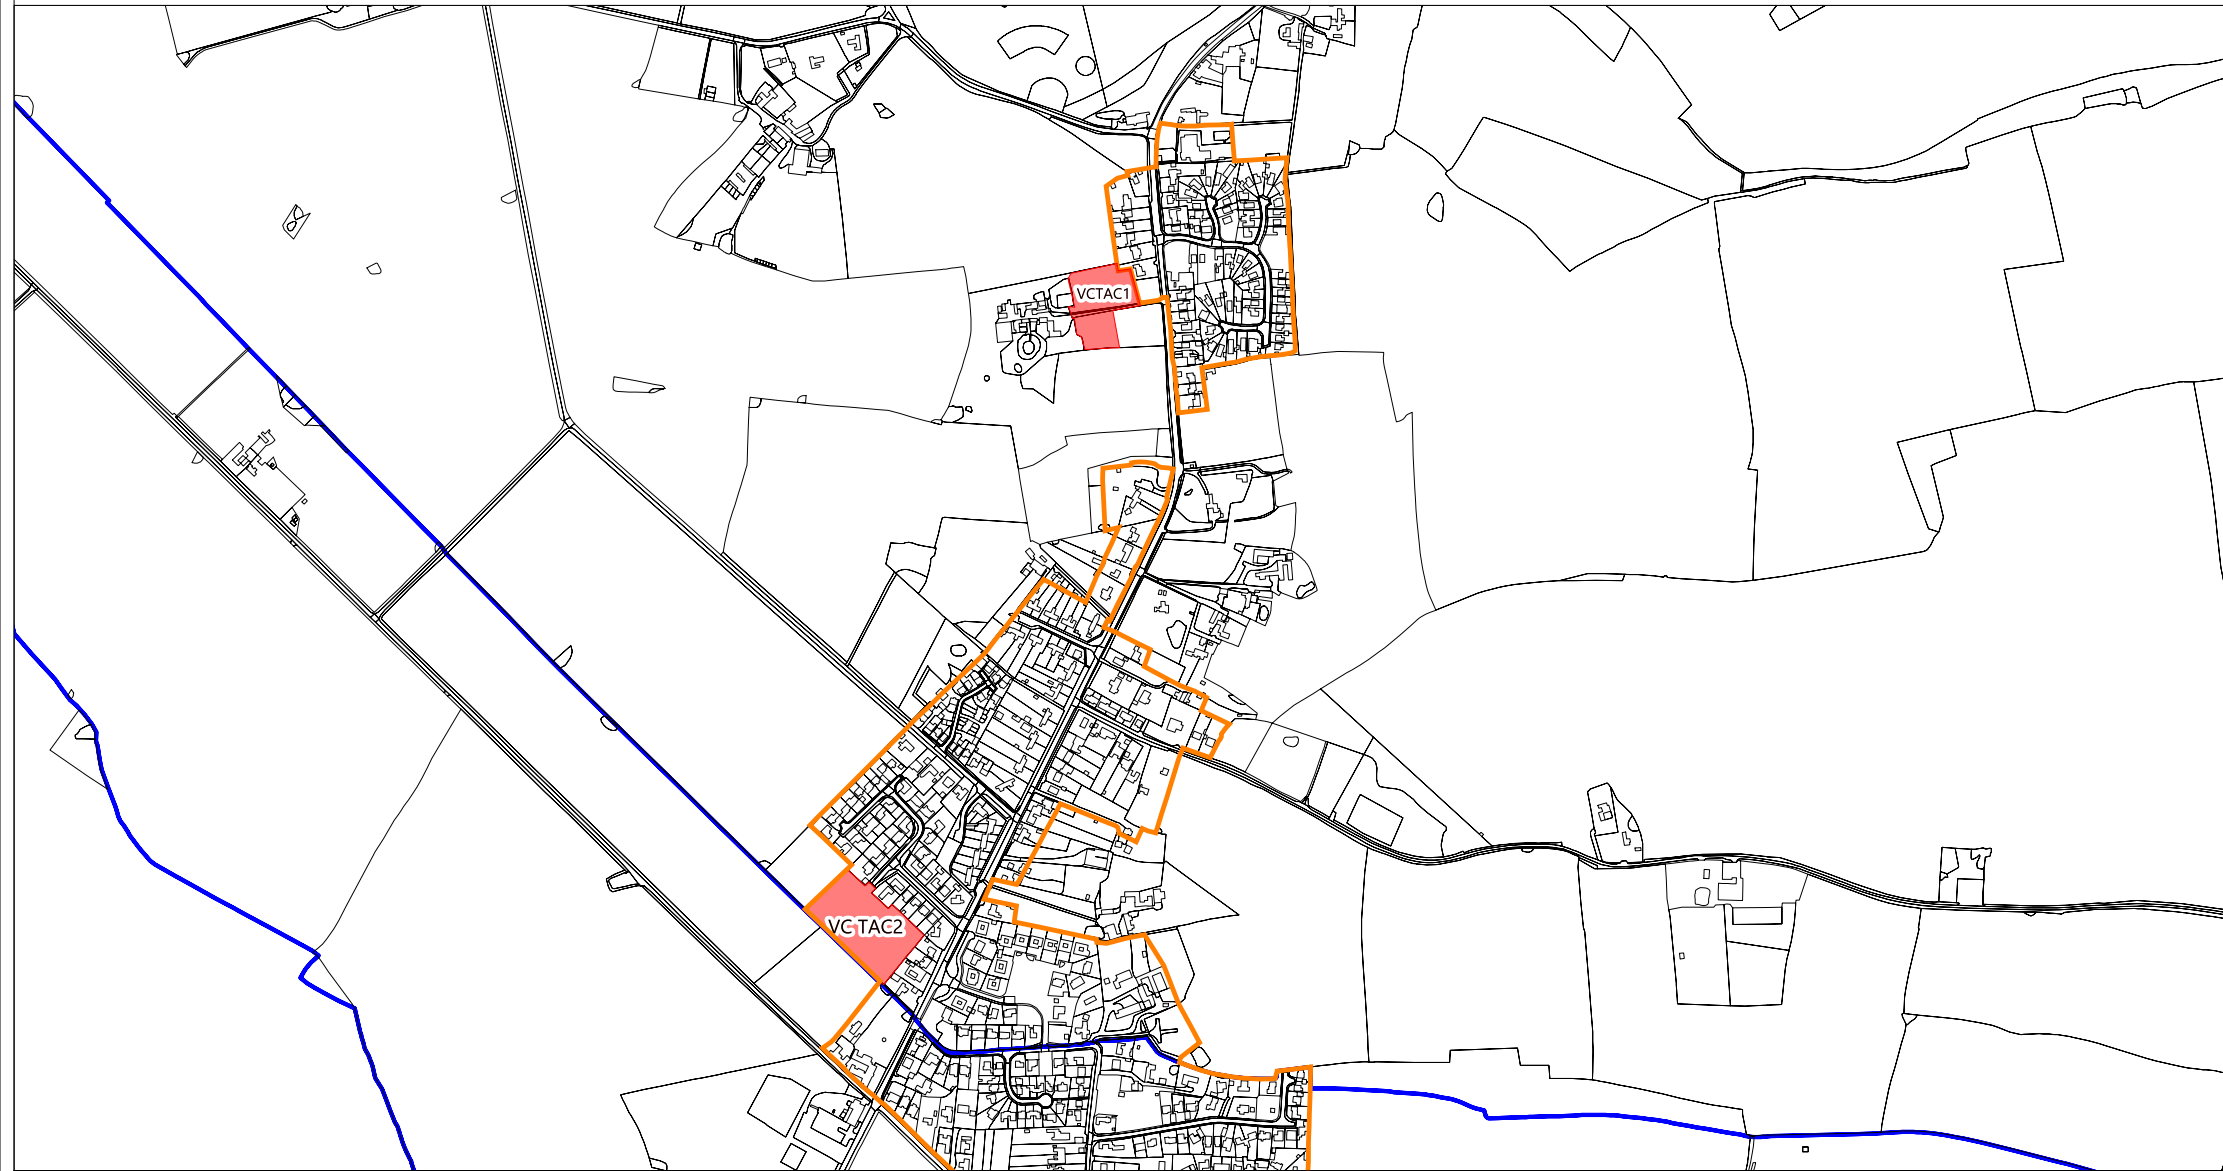

# Tacolneston

## Legend

-  Allocation
-  Parish Boundary
-  Settlement Limit

Date: December 2022

Scale 1:10,000 @ A4