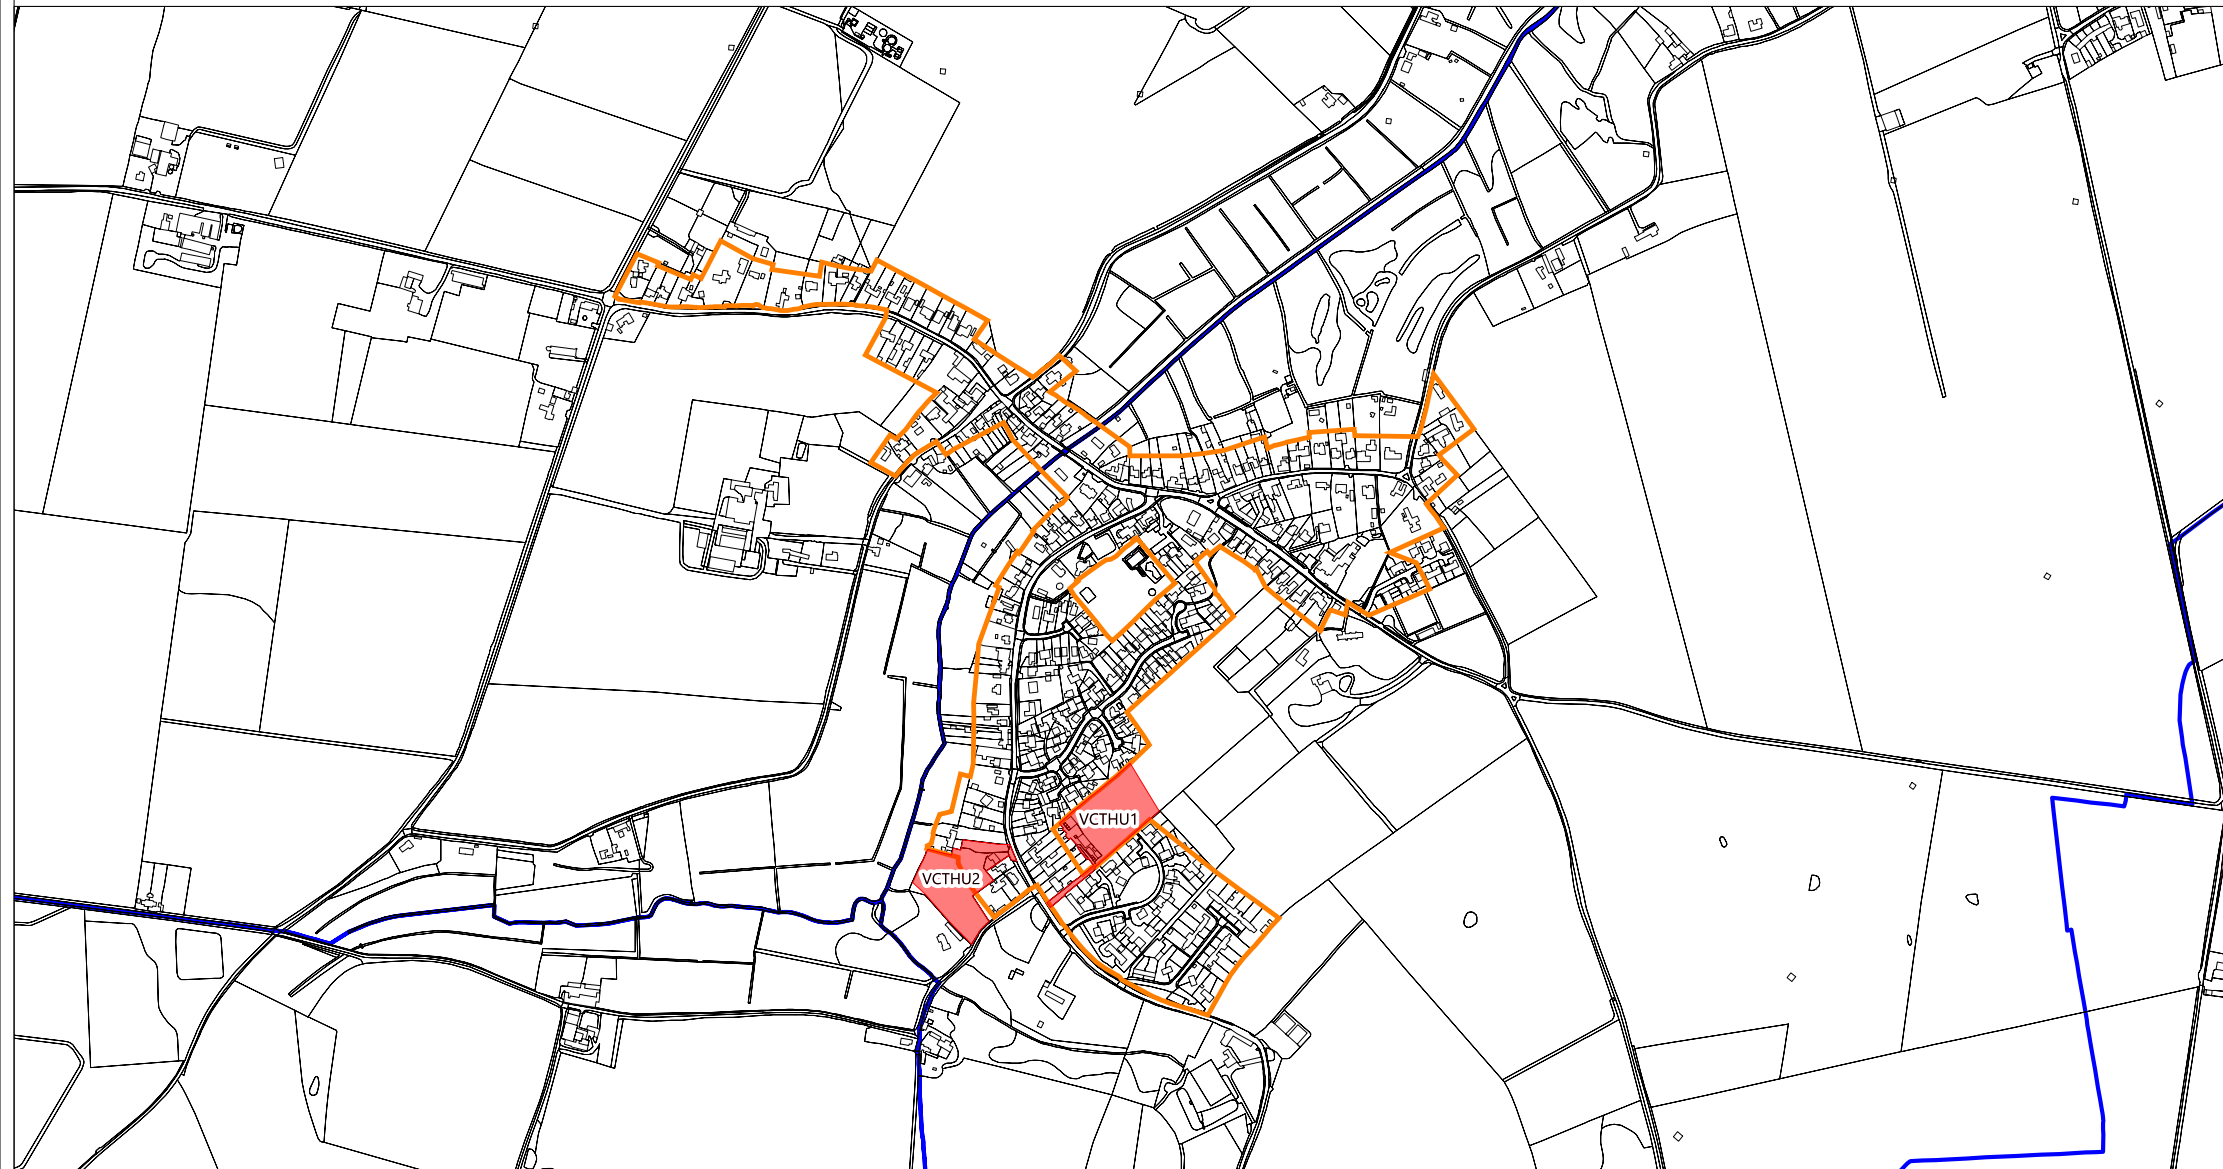

Thurlton and Norton Subcourse

Legend

-  Allocation
-  Parish Boundary
-  Settlement Limit

Date: December 2022

Scale 1:10,000 @ A4