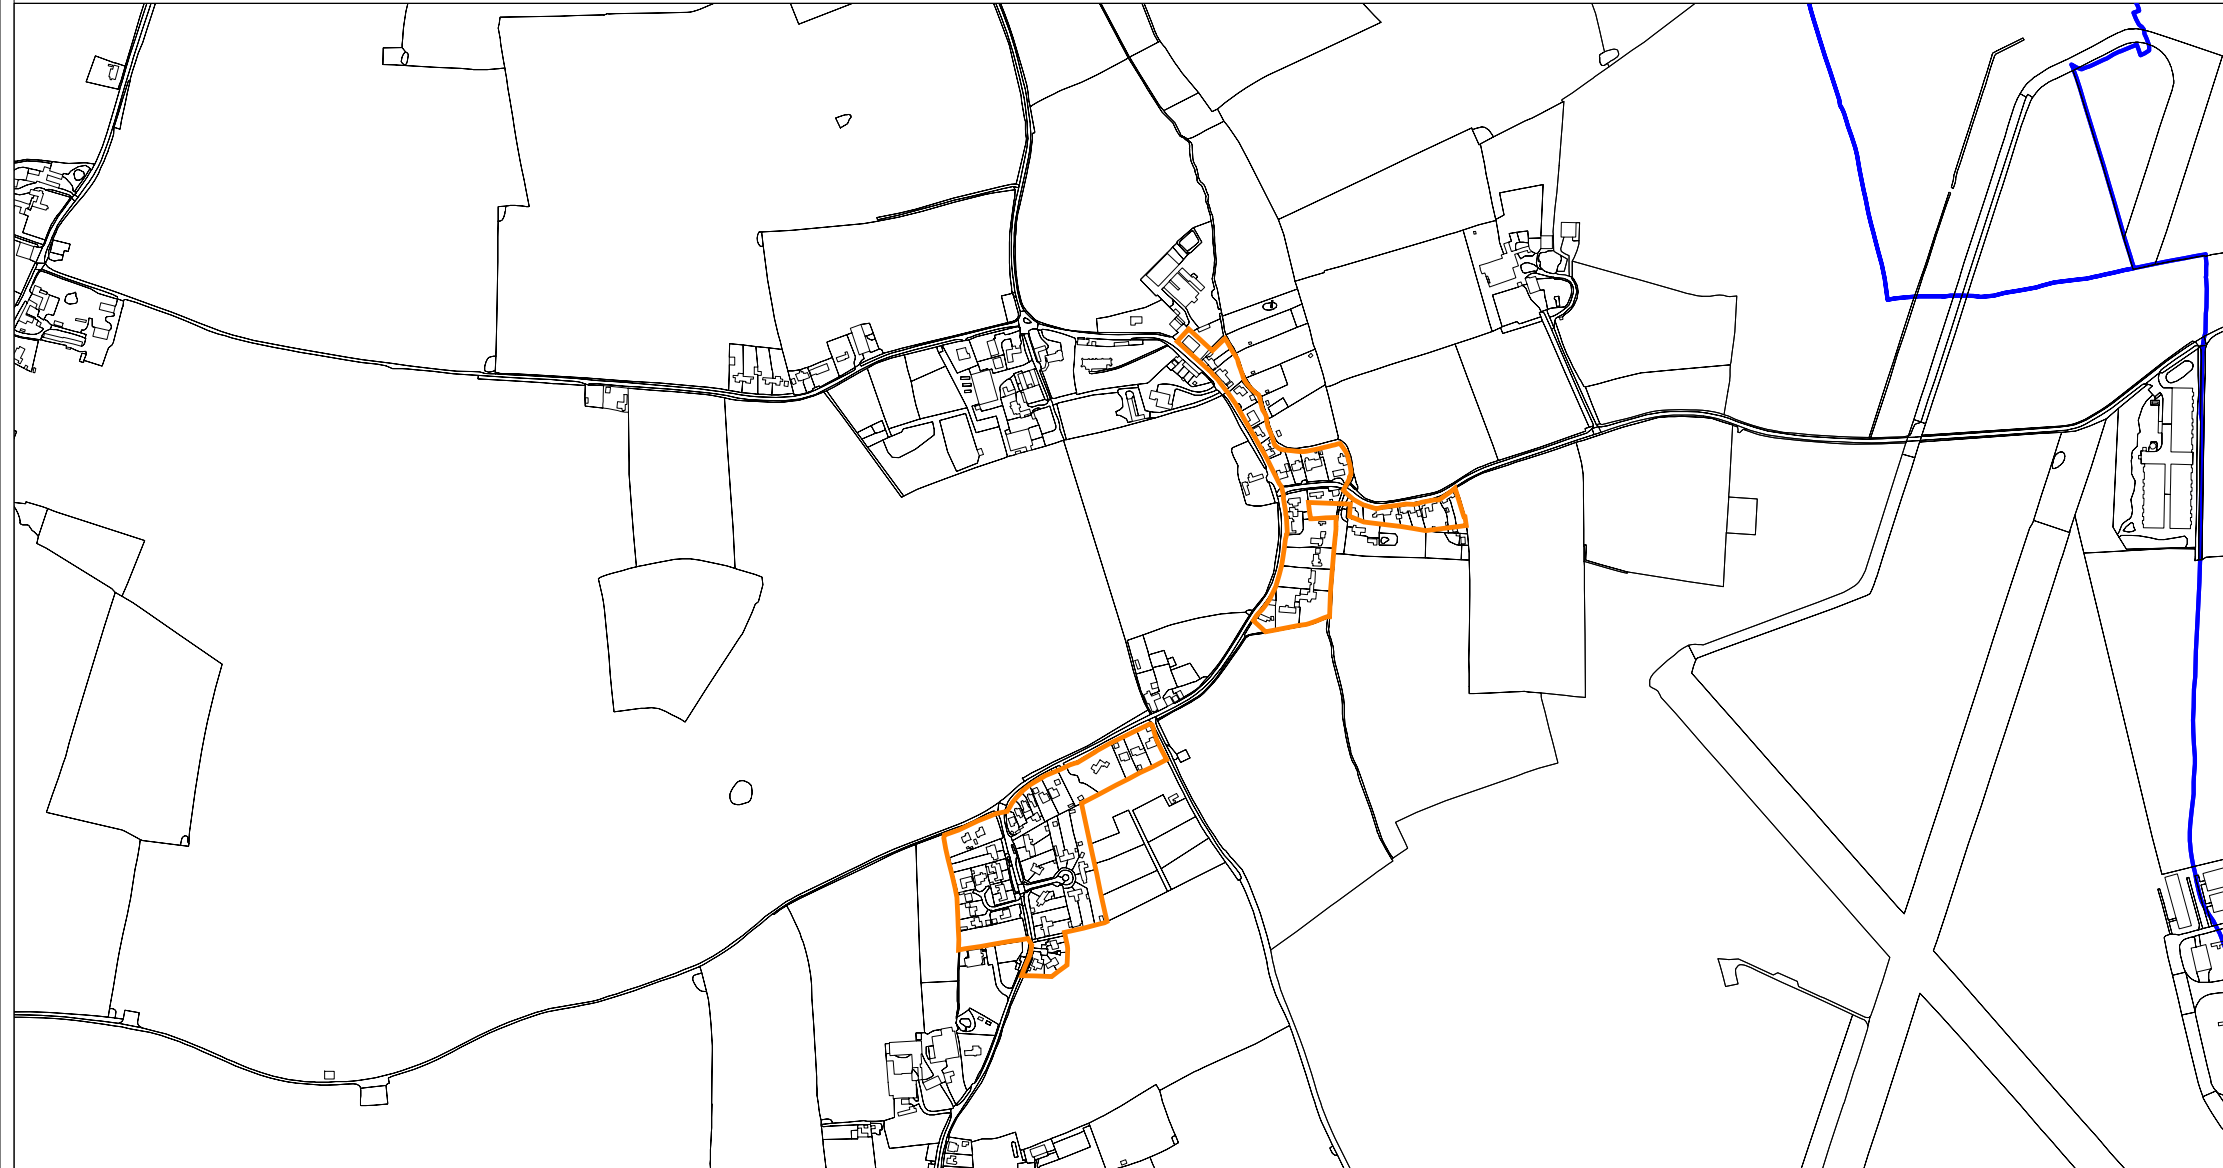

# Tibenham

N

## Legend

-  Allocation
-  Parish Boundary
-  Settlement Limit

Date: December 2022

Scale 1:10,000 @ A4