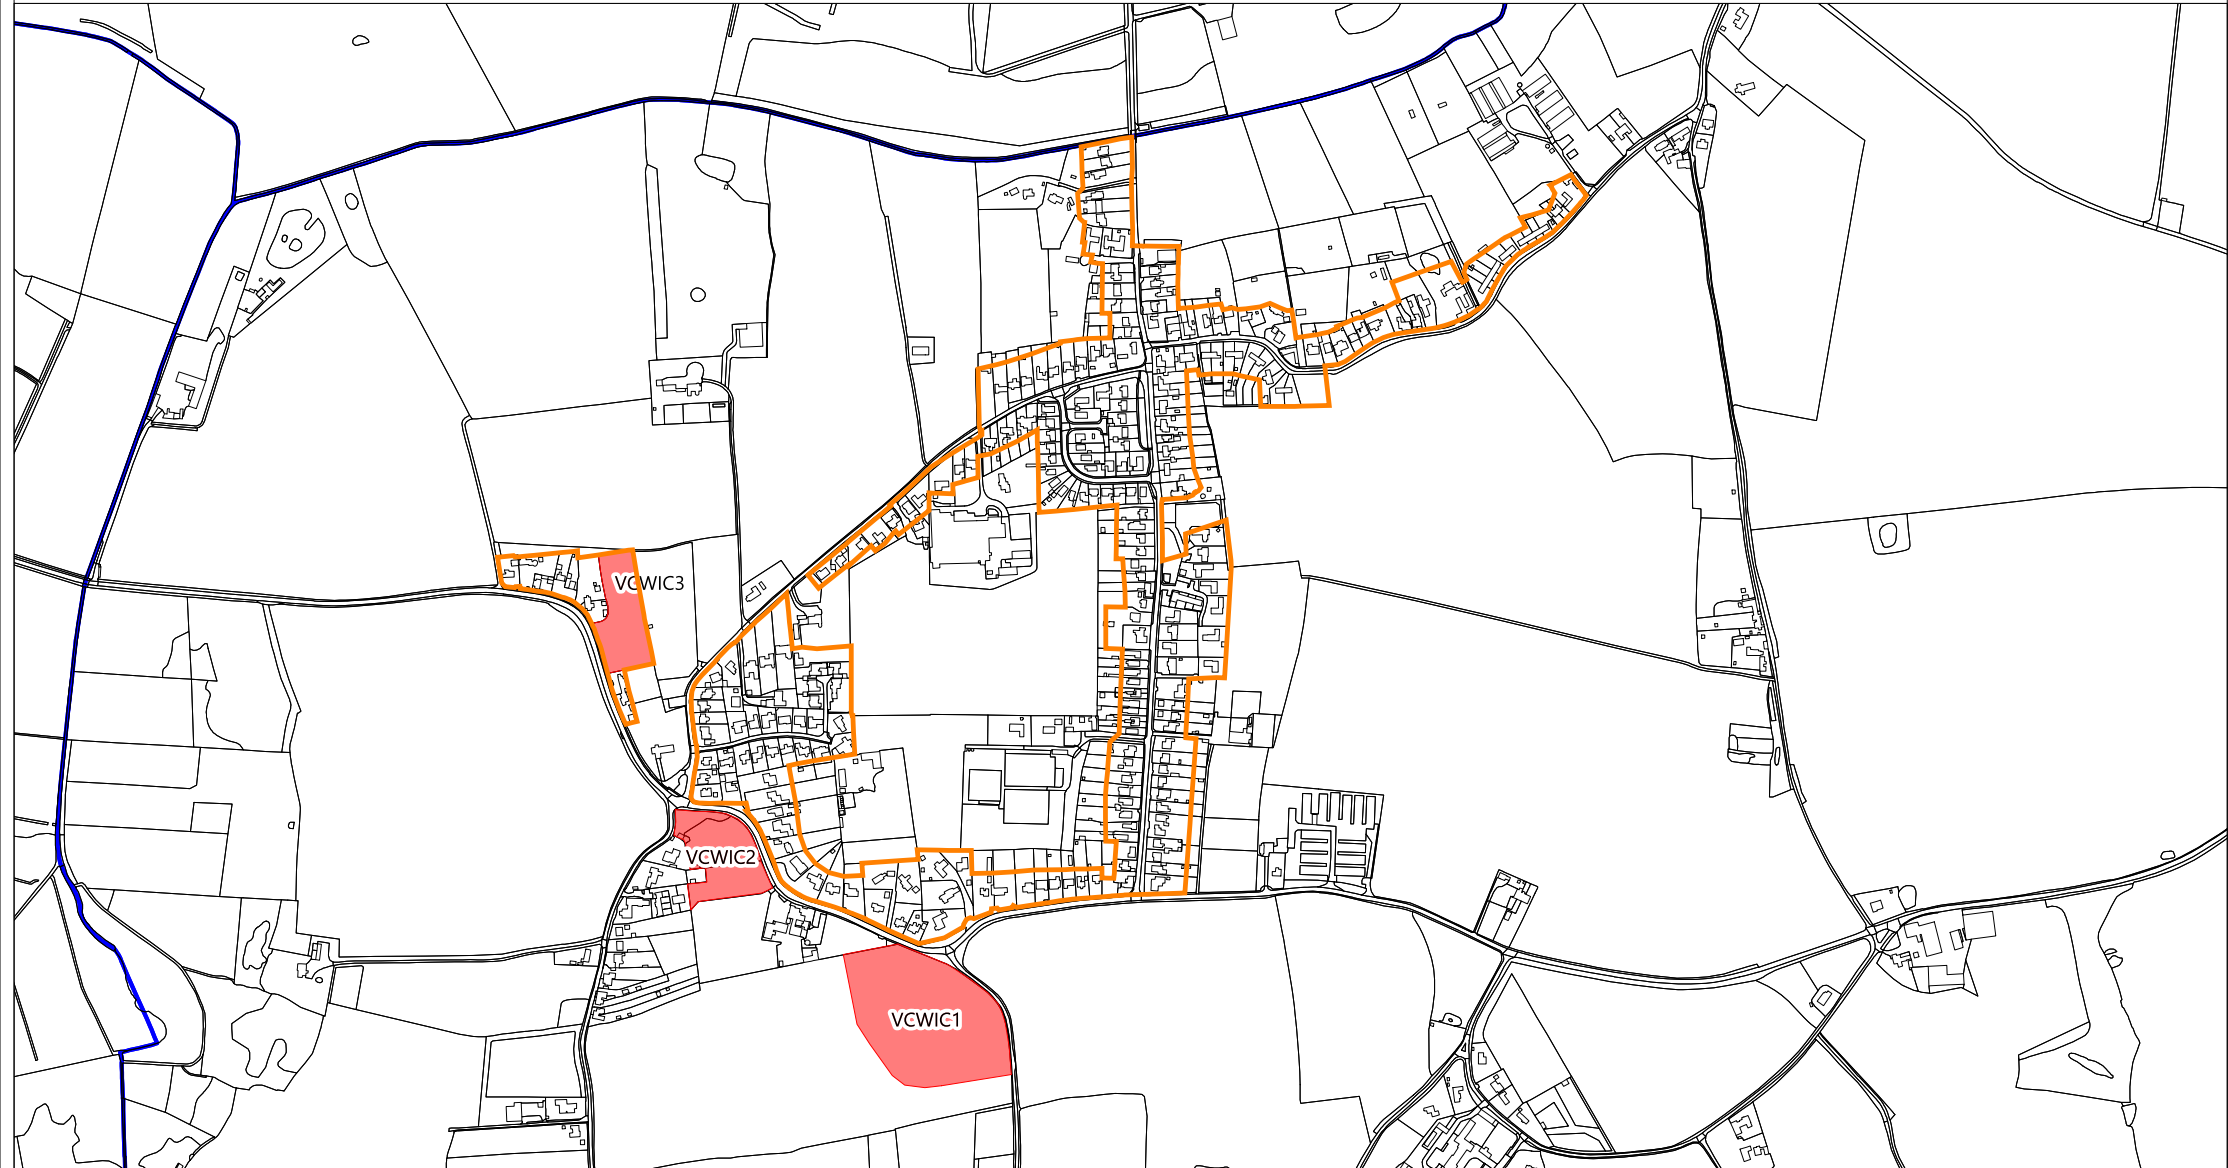

Wicklewood

Legend

-  Allocation
-  Parish Boundary
-  Settlement Limit

Date: December 2022

Scale 1:10,000 @ A4