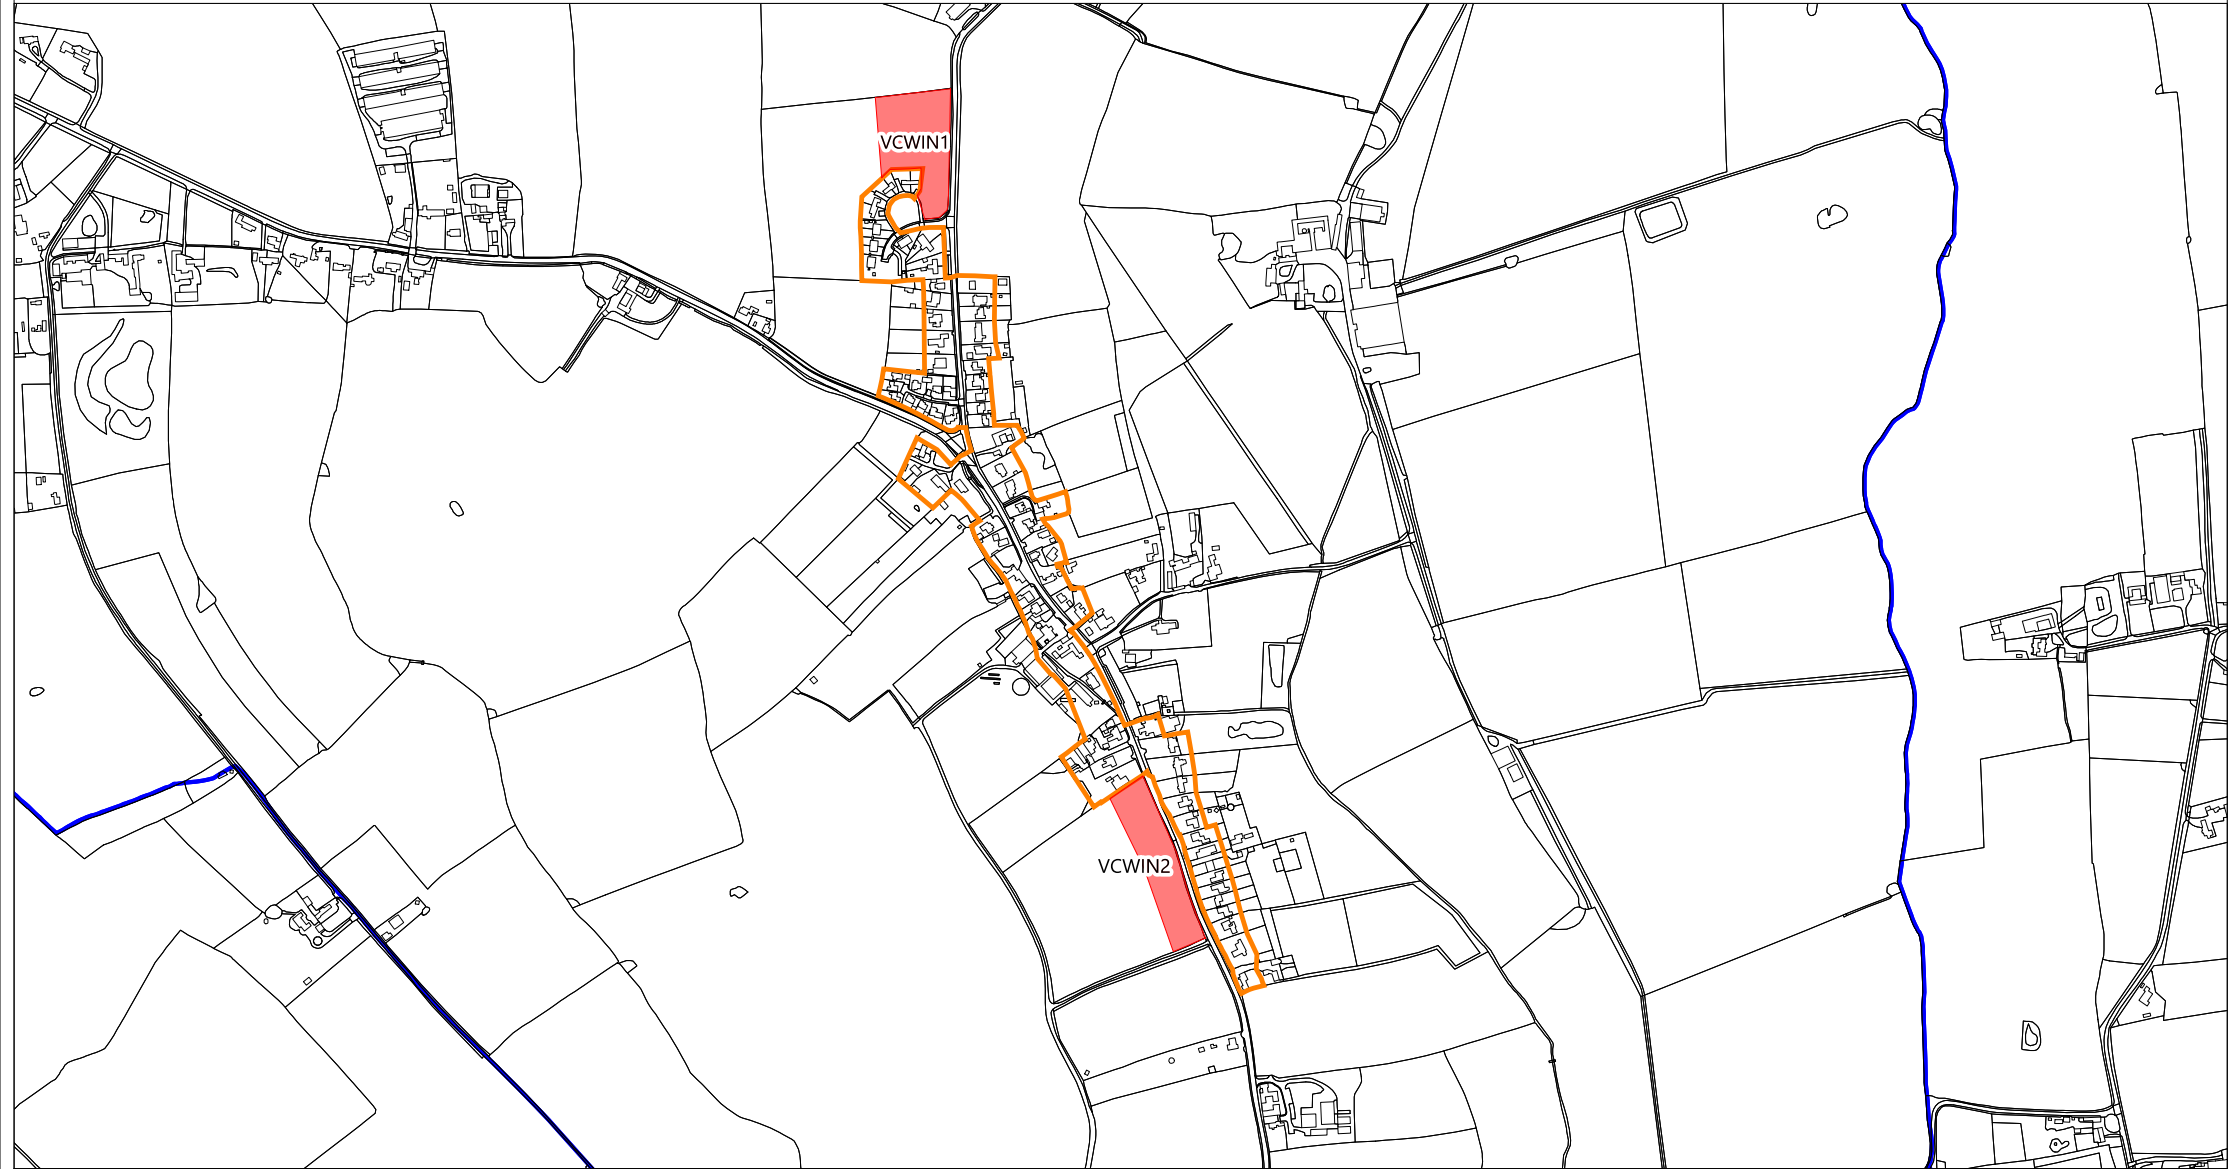

Winfarthing

Legend

-  Allocation
-  Parish Boundary
-  Settlement Limit

Date: December 2022

Scale 1:10,000 @ A4