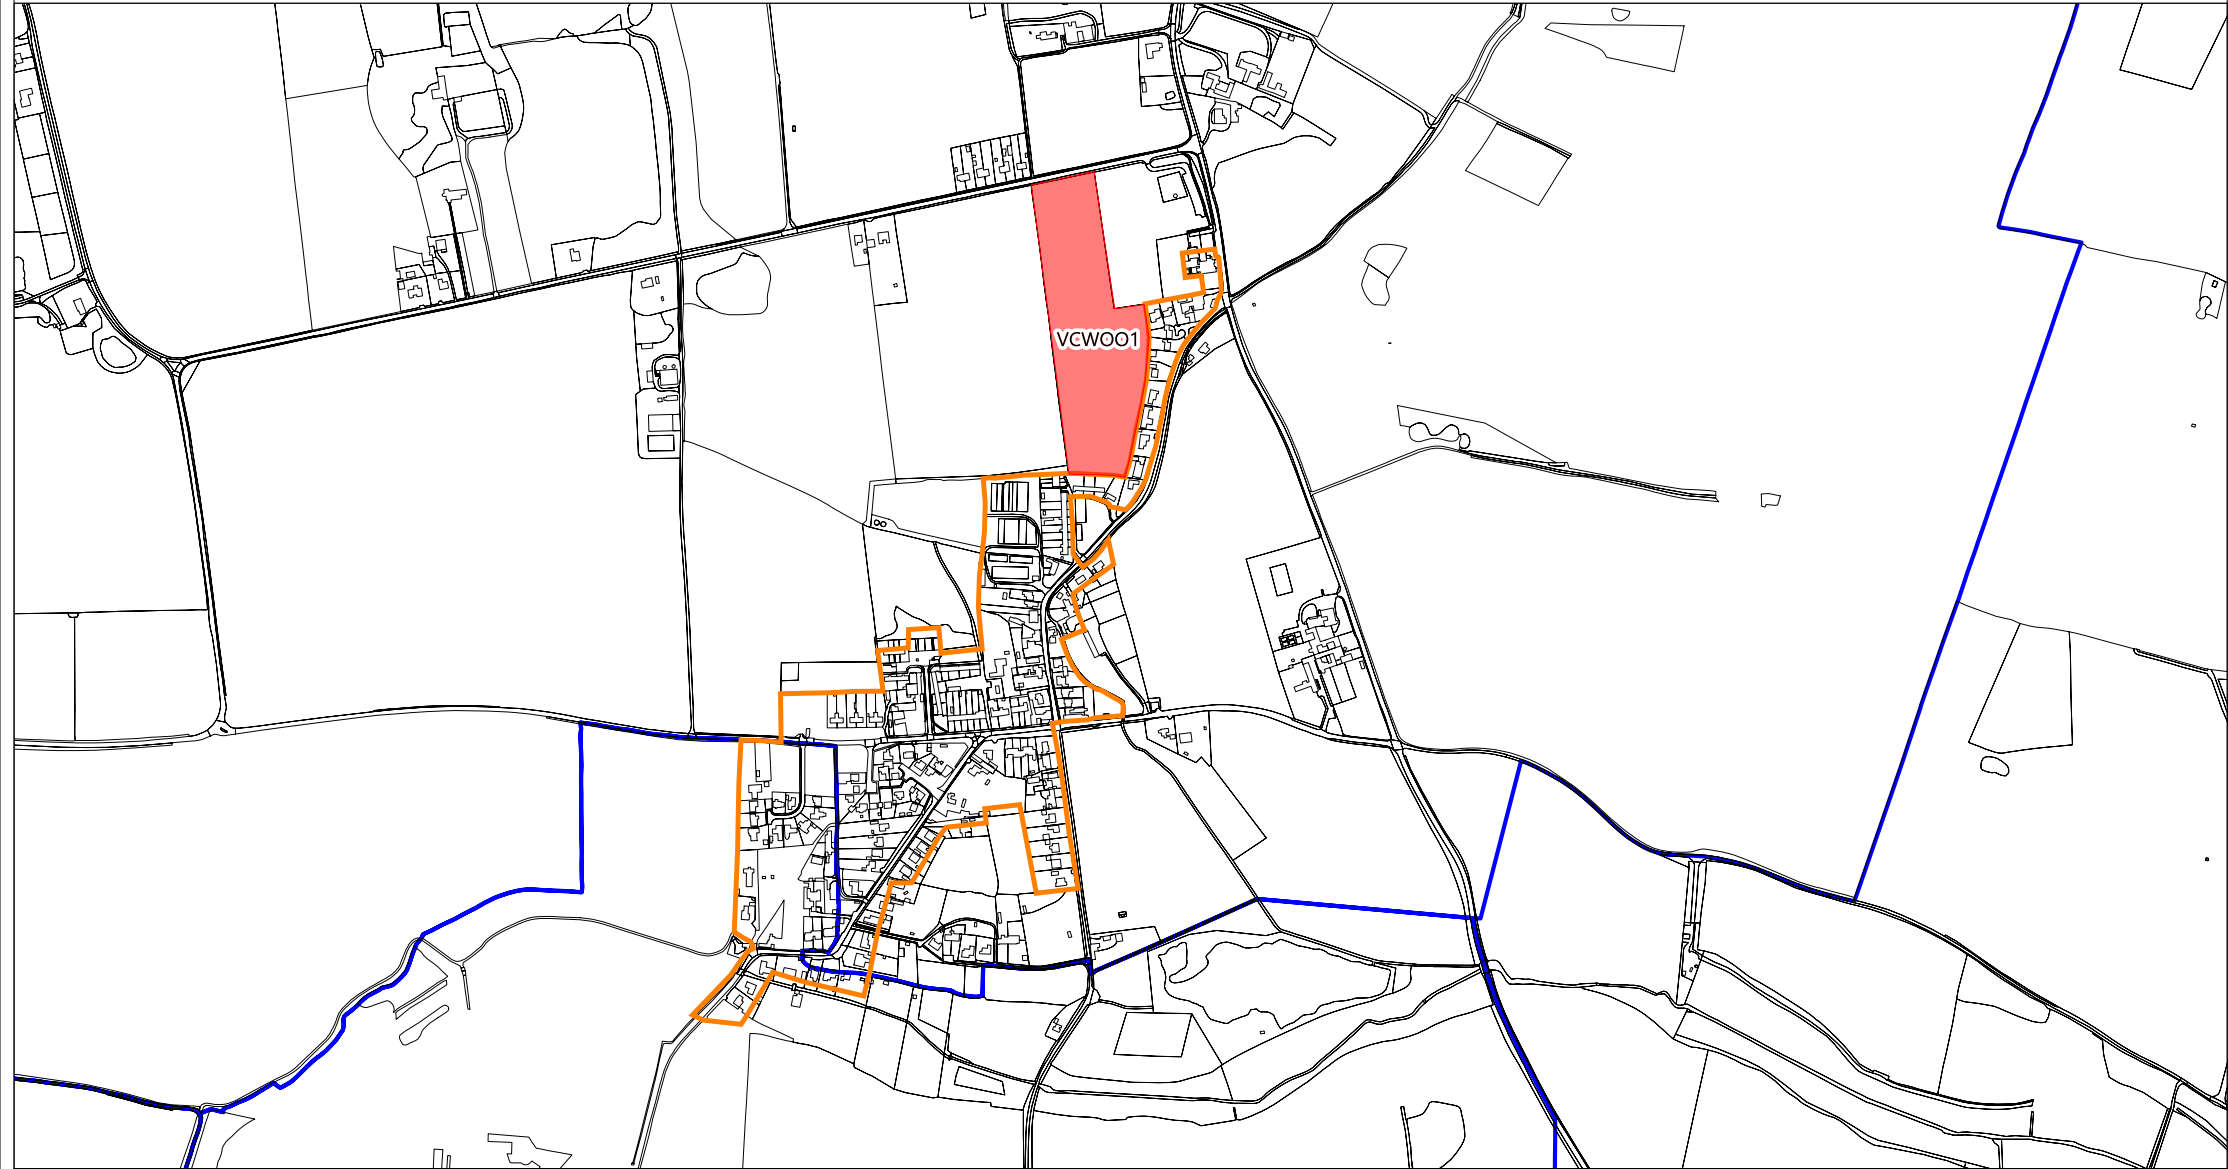

Woodton

Legend

-  Allocation
-  Parish Boundary
-  Settlement Limit

Date: December 2022

Scale 1:10,000 @ A4