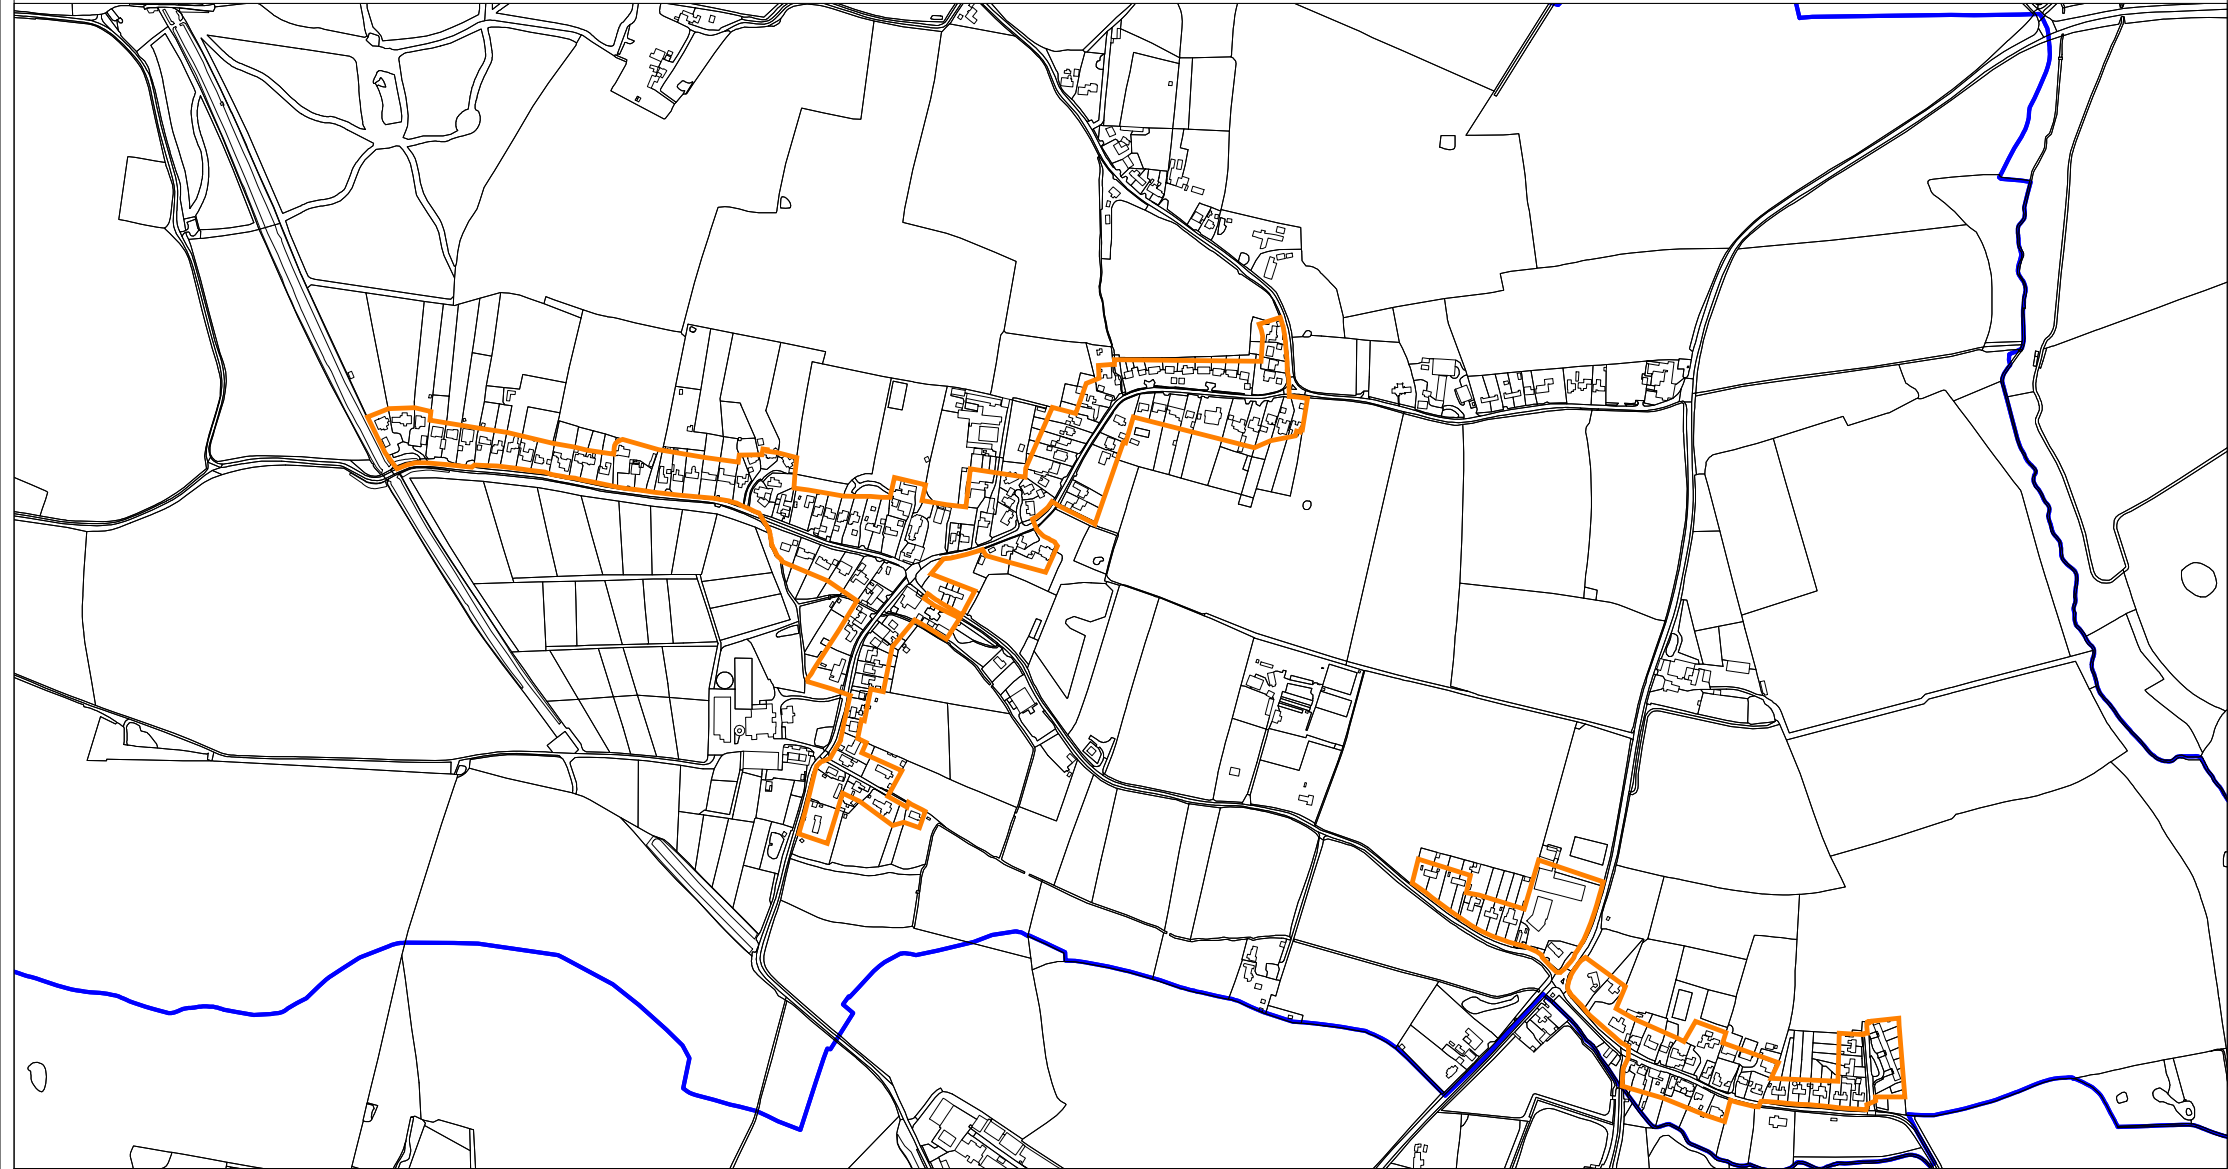

Wreningham

Legend

-  Allocation
-  Parish Boundary
-  Settlement Limit

Date: December 2022

Scale 1:10,000 @ A4