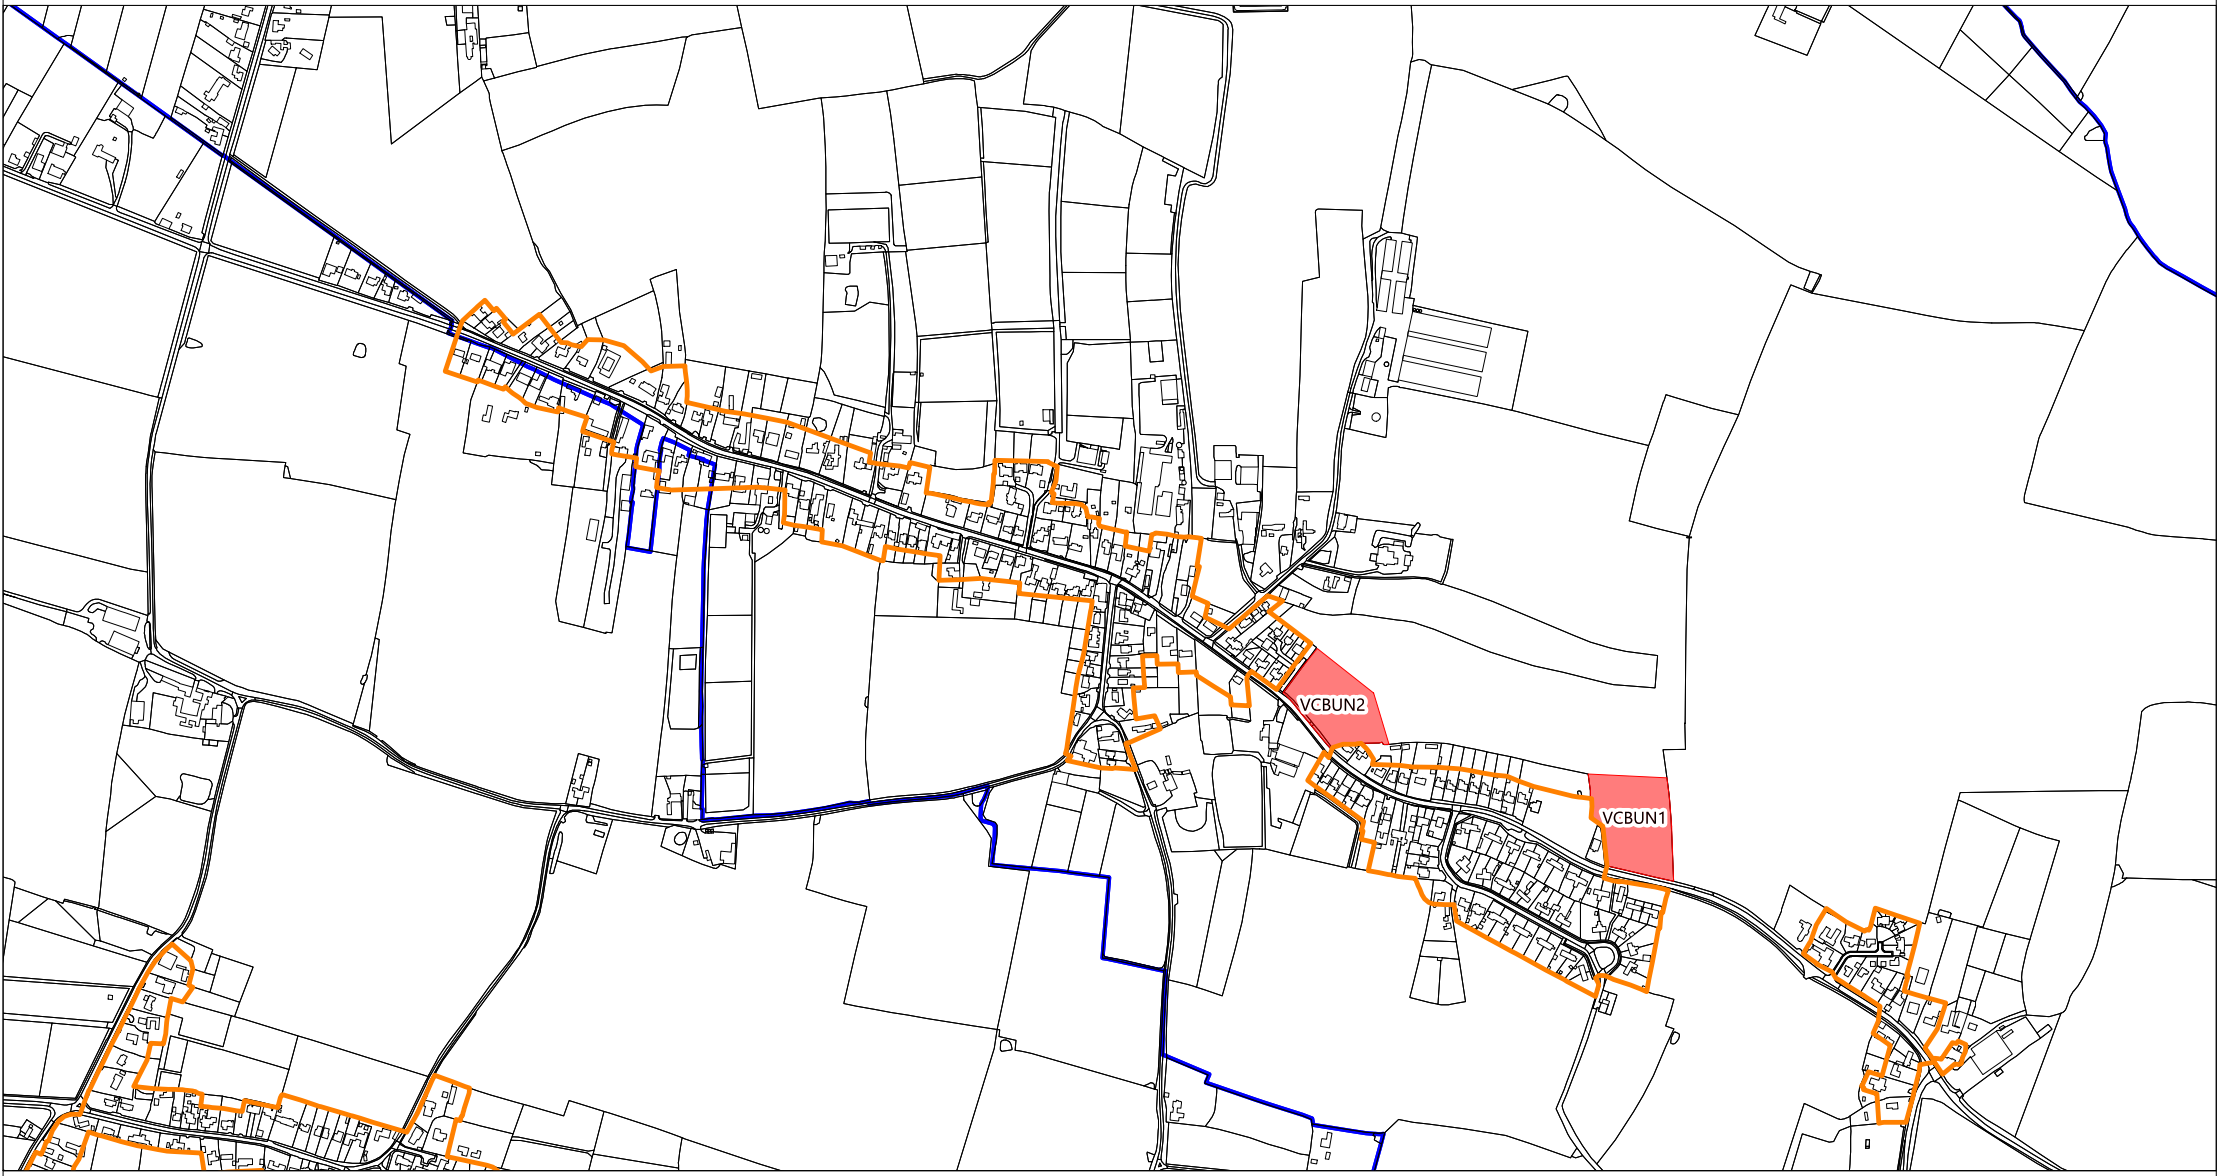

### Legend

-  Allocation
-  Parish Boundary
-  Settlement Limit

Date: December 2022

Scale 1:10,000 @ A4

© Crown copyright and database right 2022.  
Ordnance Survey Licence number 100019483.