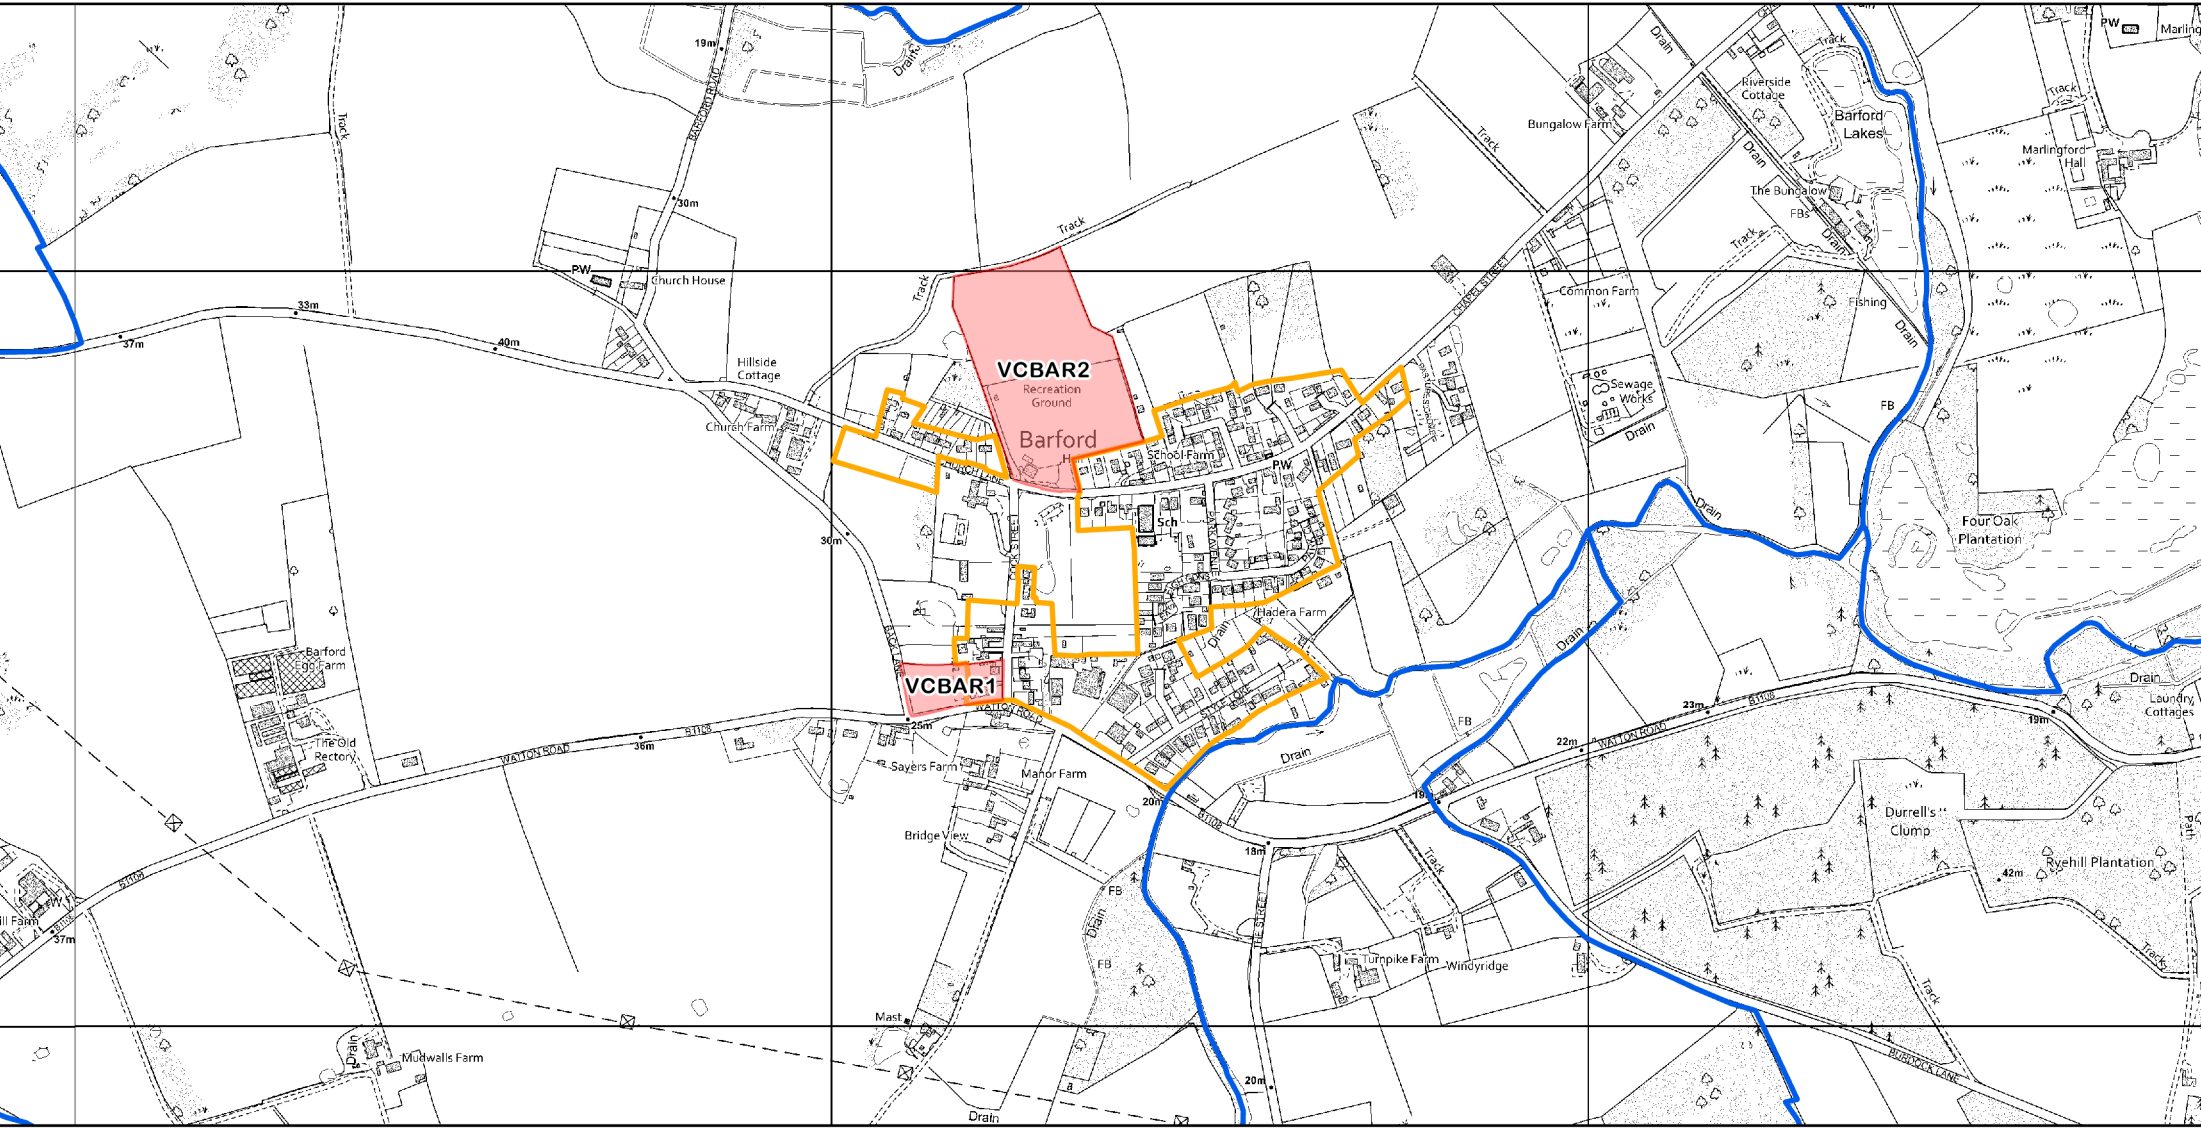

Barford

- Legend**
- Allocation
 - Parish Boundary
 - Settlement Limit

Date: July 2024

Scale 1:10,000 @ A4

© Crown copyright and database right 2024.
Ordnance Survey Licence number AC0000814798.