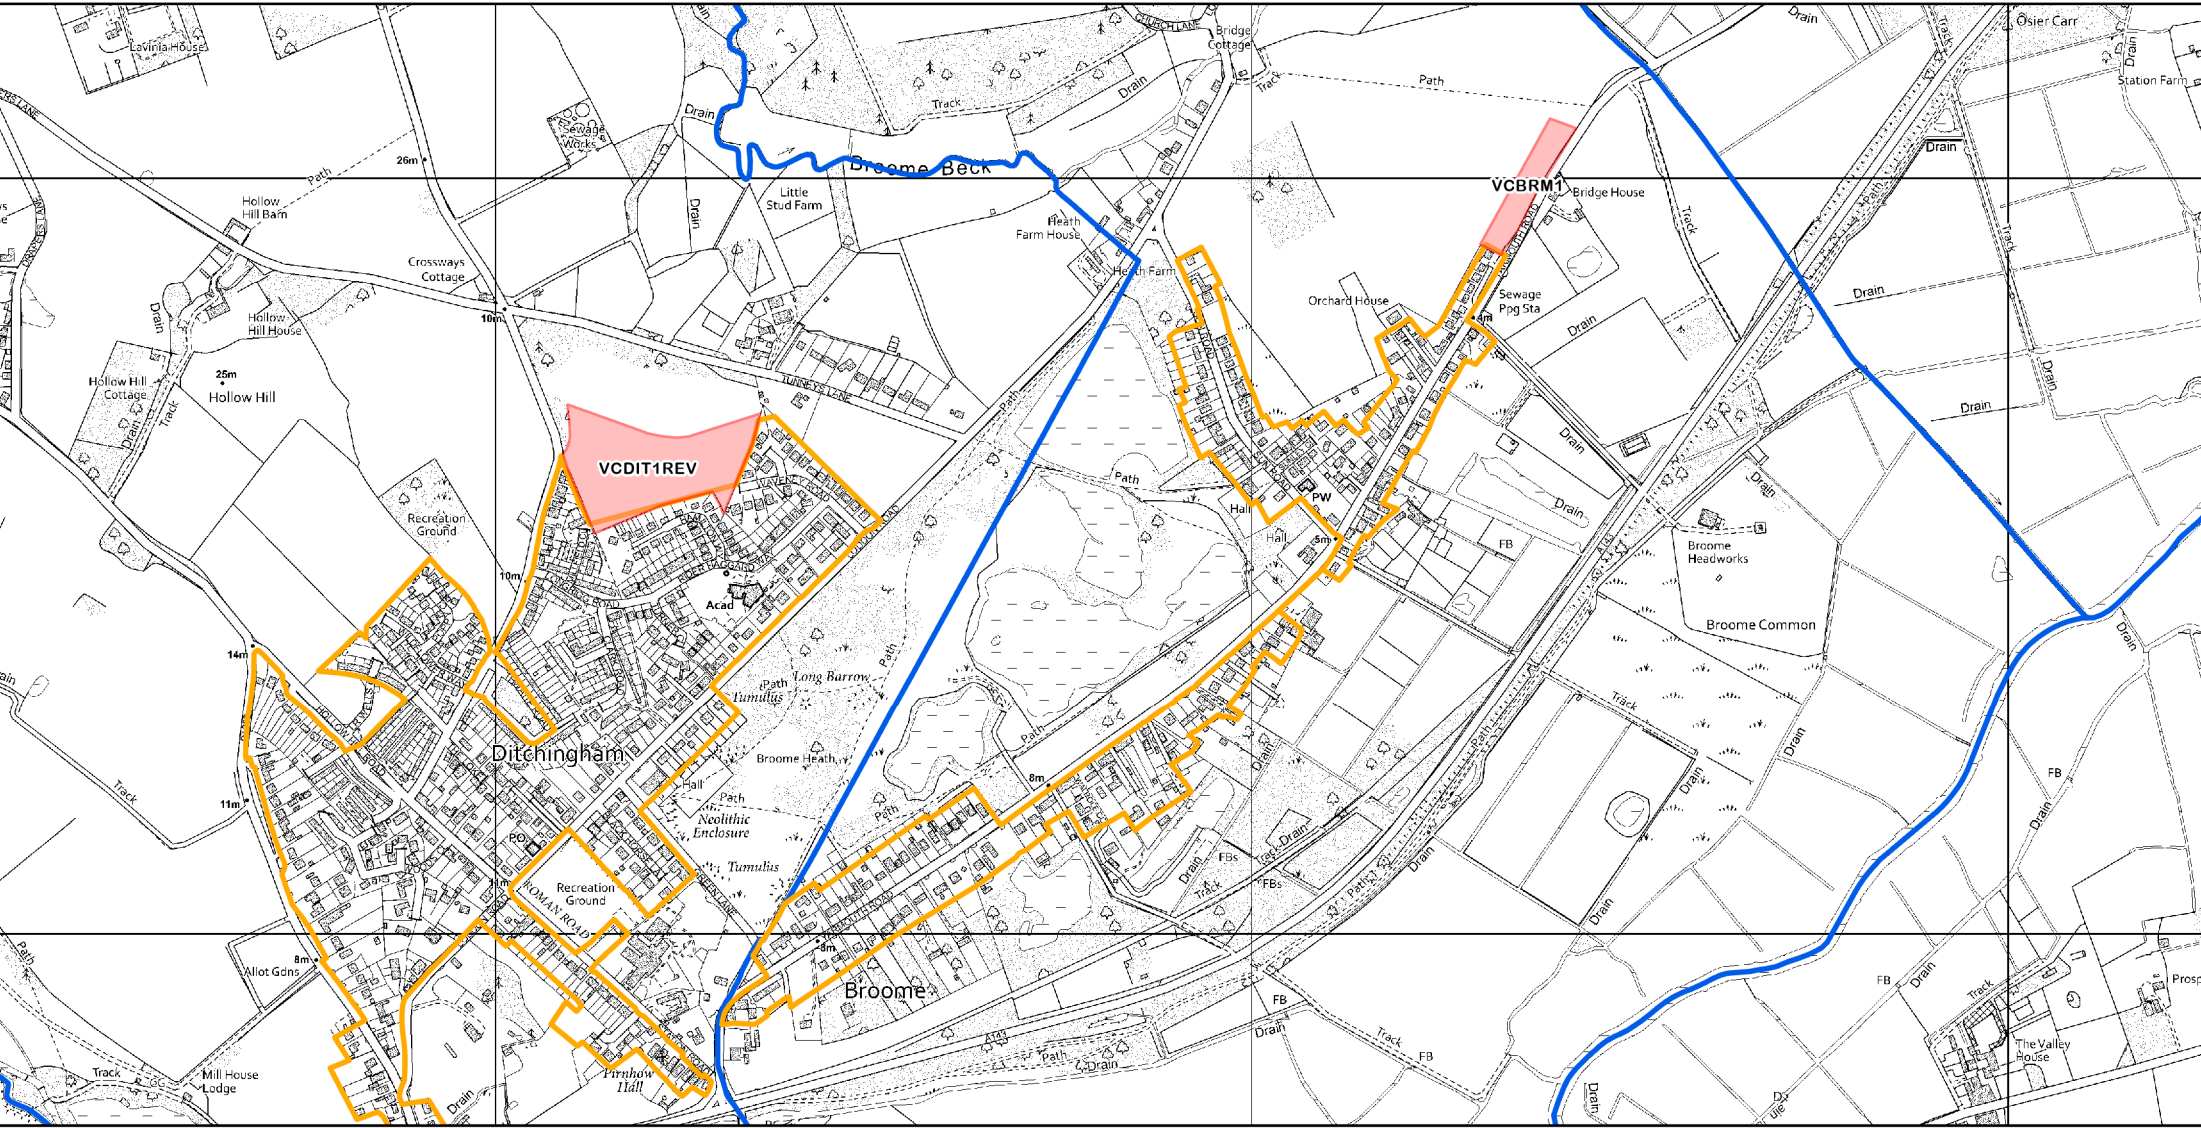

Broome

- Legend**
-  Allocation
 -  Parish Boundary
 -  Settlement Limit

Date: July 2024

Scale 1:10,000 @ A4

© Crown copyright and database right 2024.
Ordnance Survey Licence number AC0000814798.