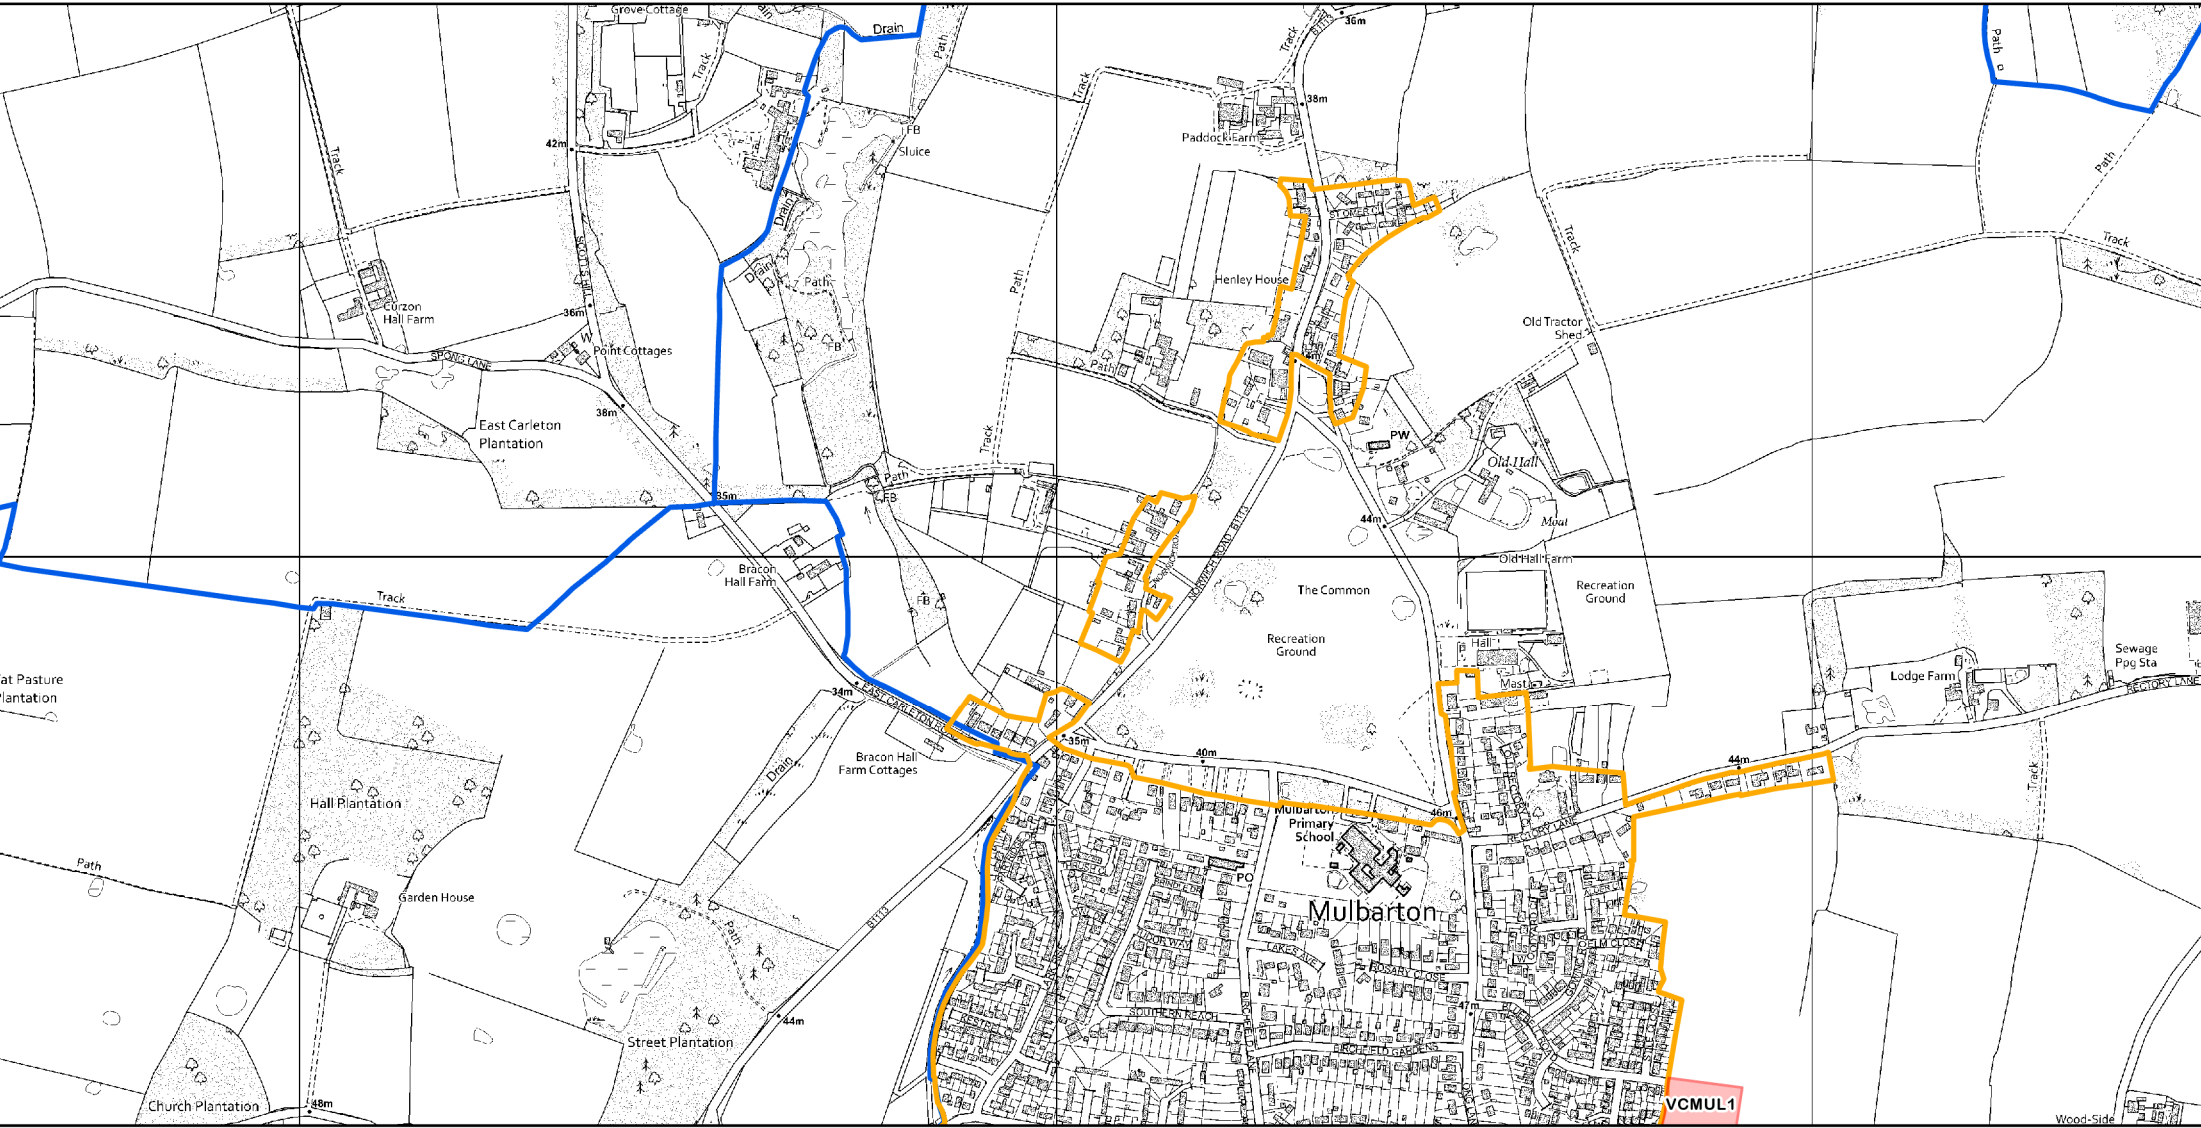

# Mulbarton

## Legend

-  Allocation
-  Parish Boundary
-  Settlement Limit

Date: July 2024

Scale 1:10,000 @ A4

© Crown copyright and database right 2024.  
Ordnance Survey Licence number AC0000814798.