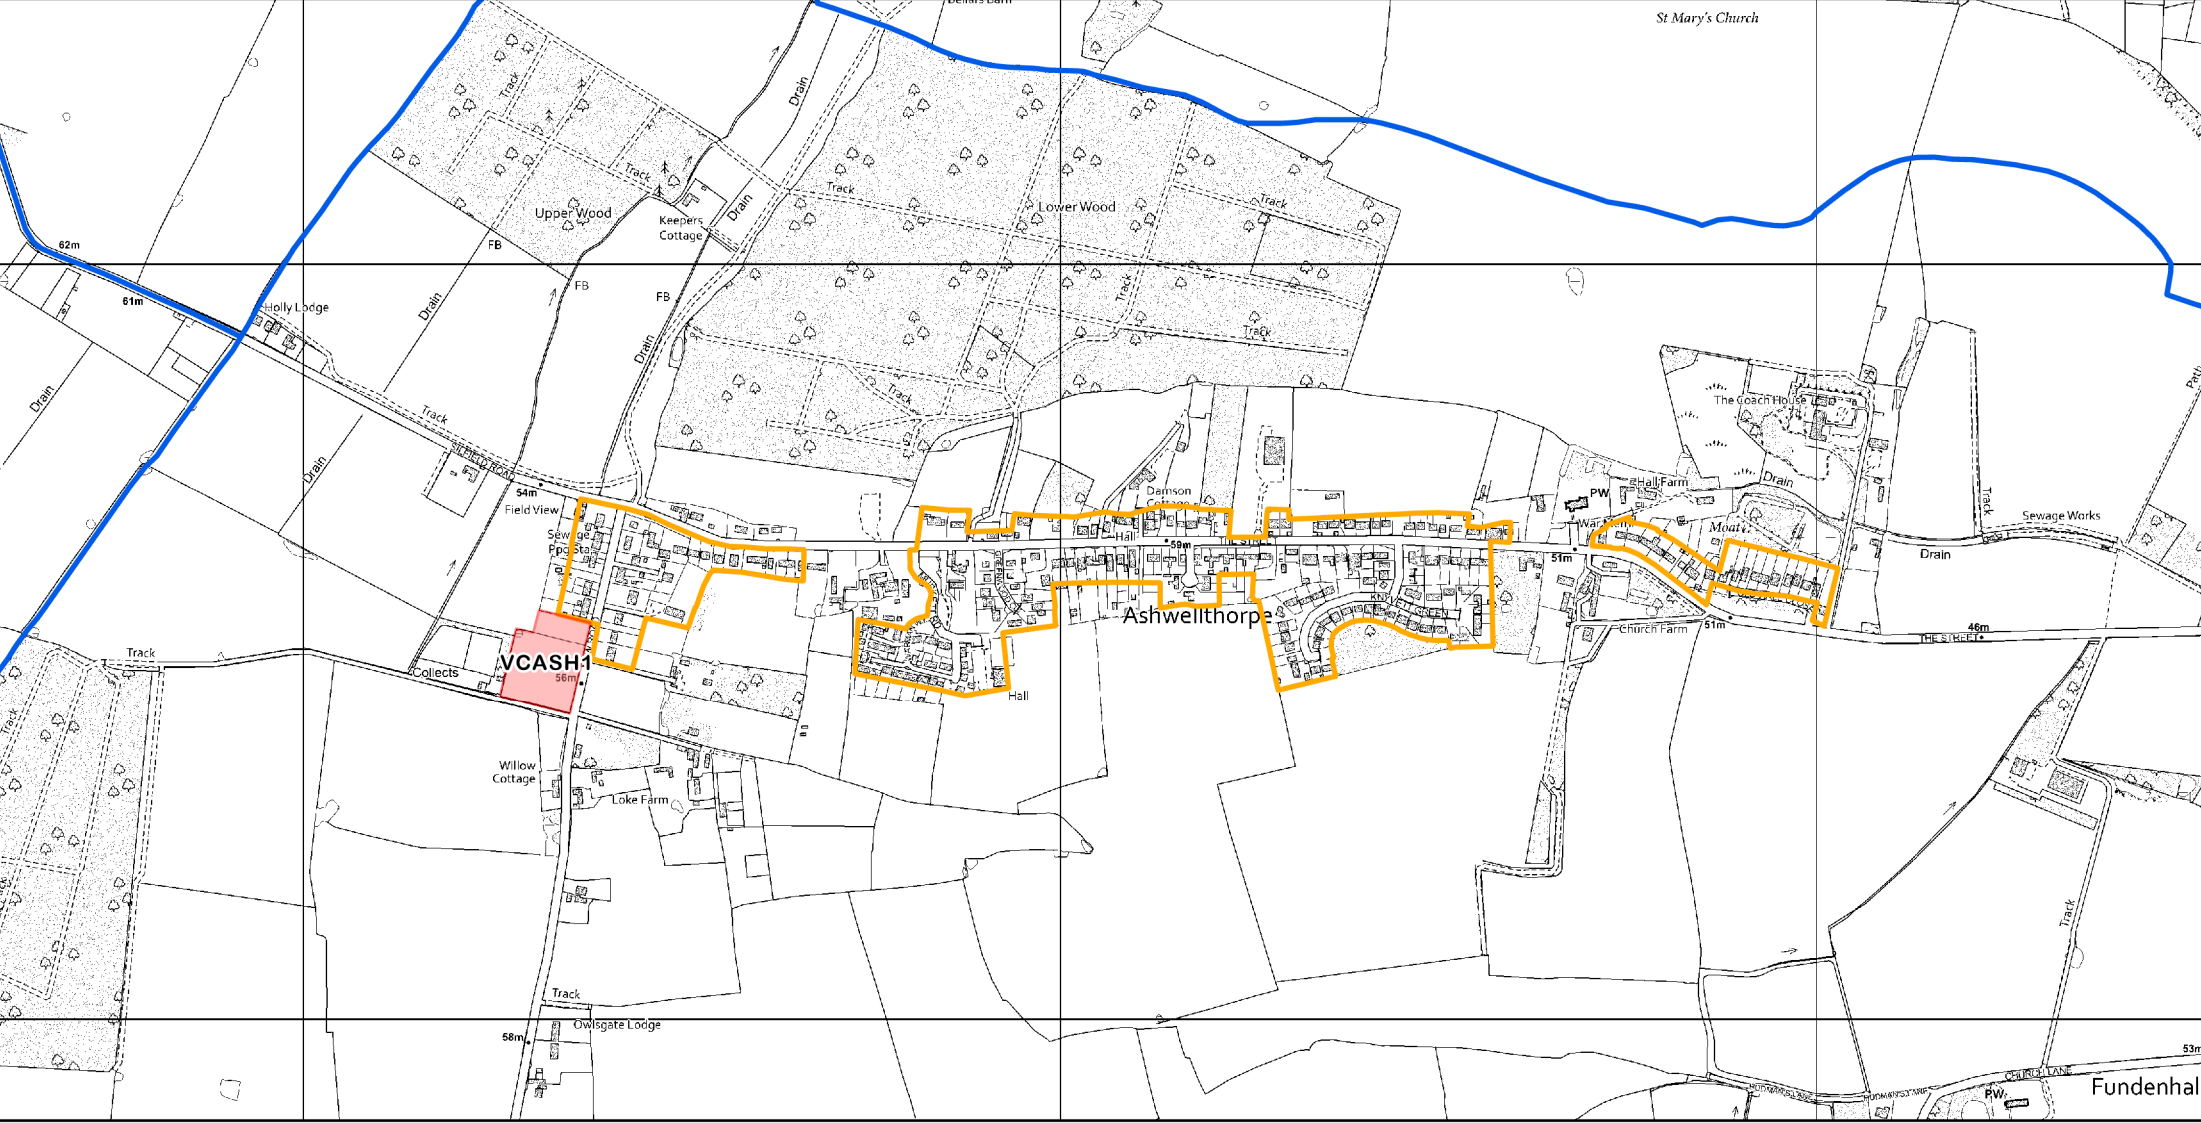

Ashwellthorpe

N

Legend

- Allocation
- Parish Boundary
- Settlement Limit