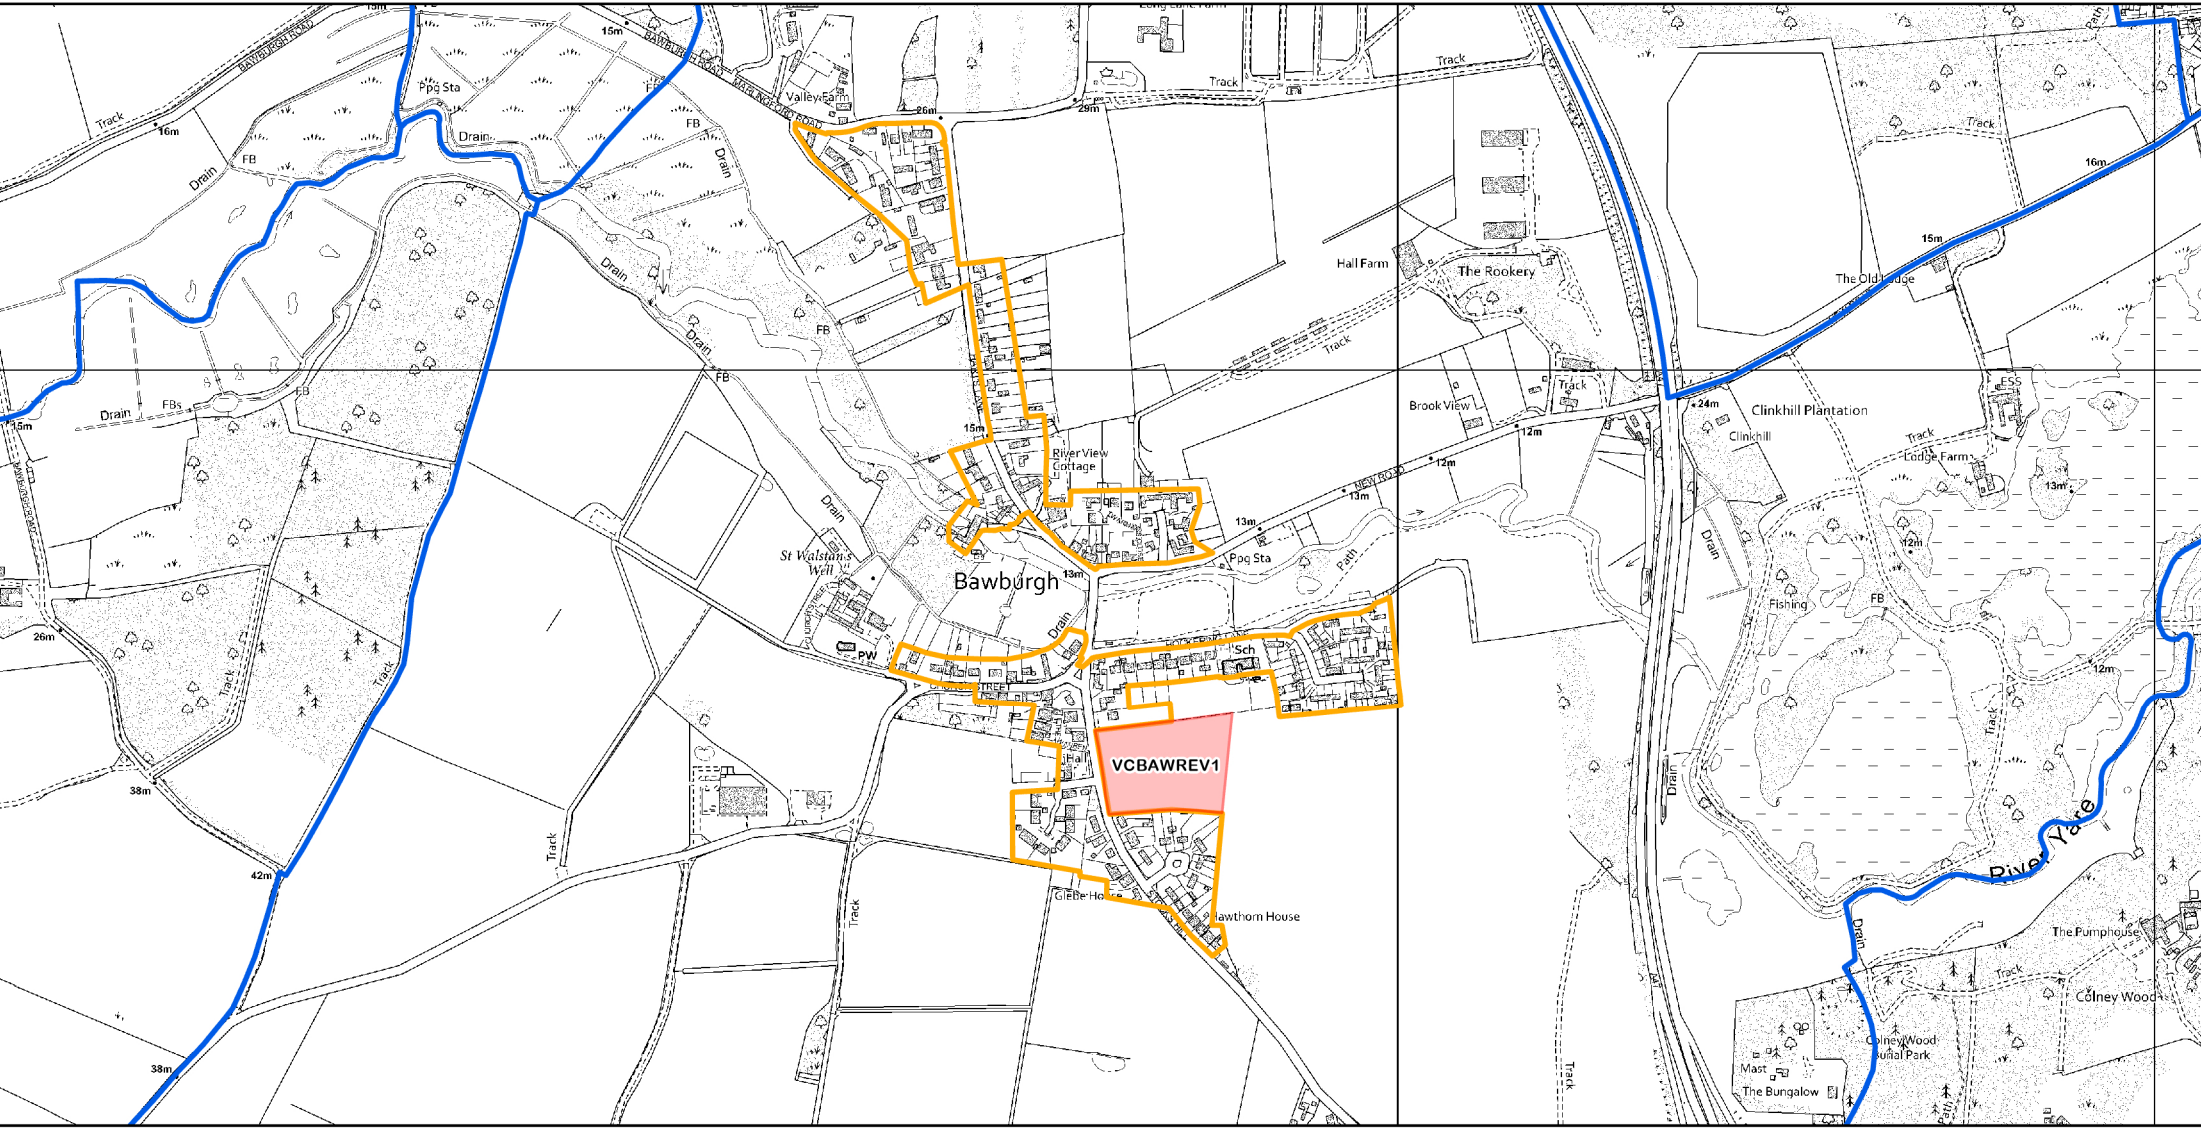

Bawburgh

- Legend**
- Allocation
 - Parish Boundary
 - Settlement Limit

Date: July 2024

Scale 1:10,000 @ A4

© Crown copyright and database right 2024.
Ordnance Survey Licence number AC0000814798.