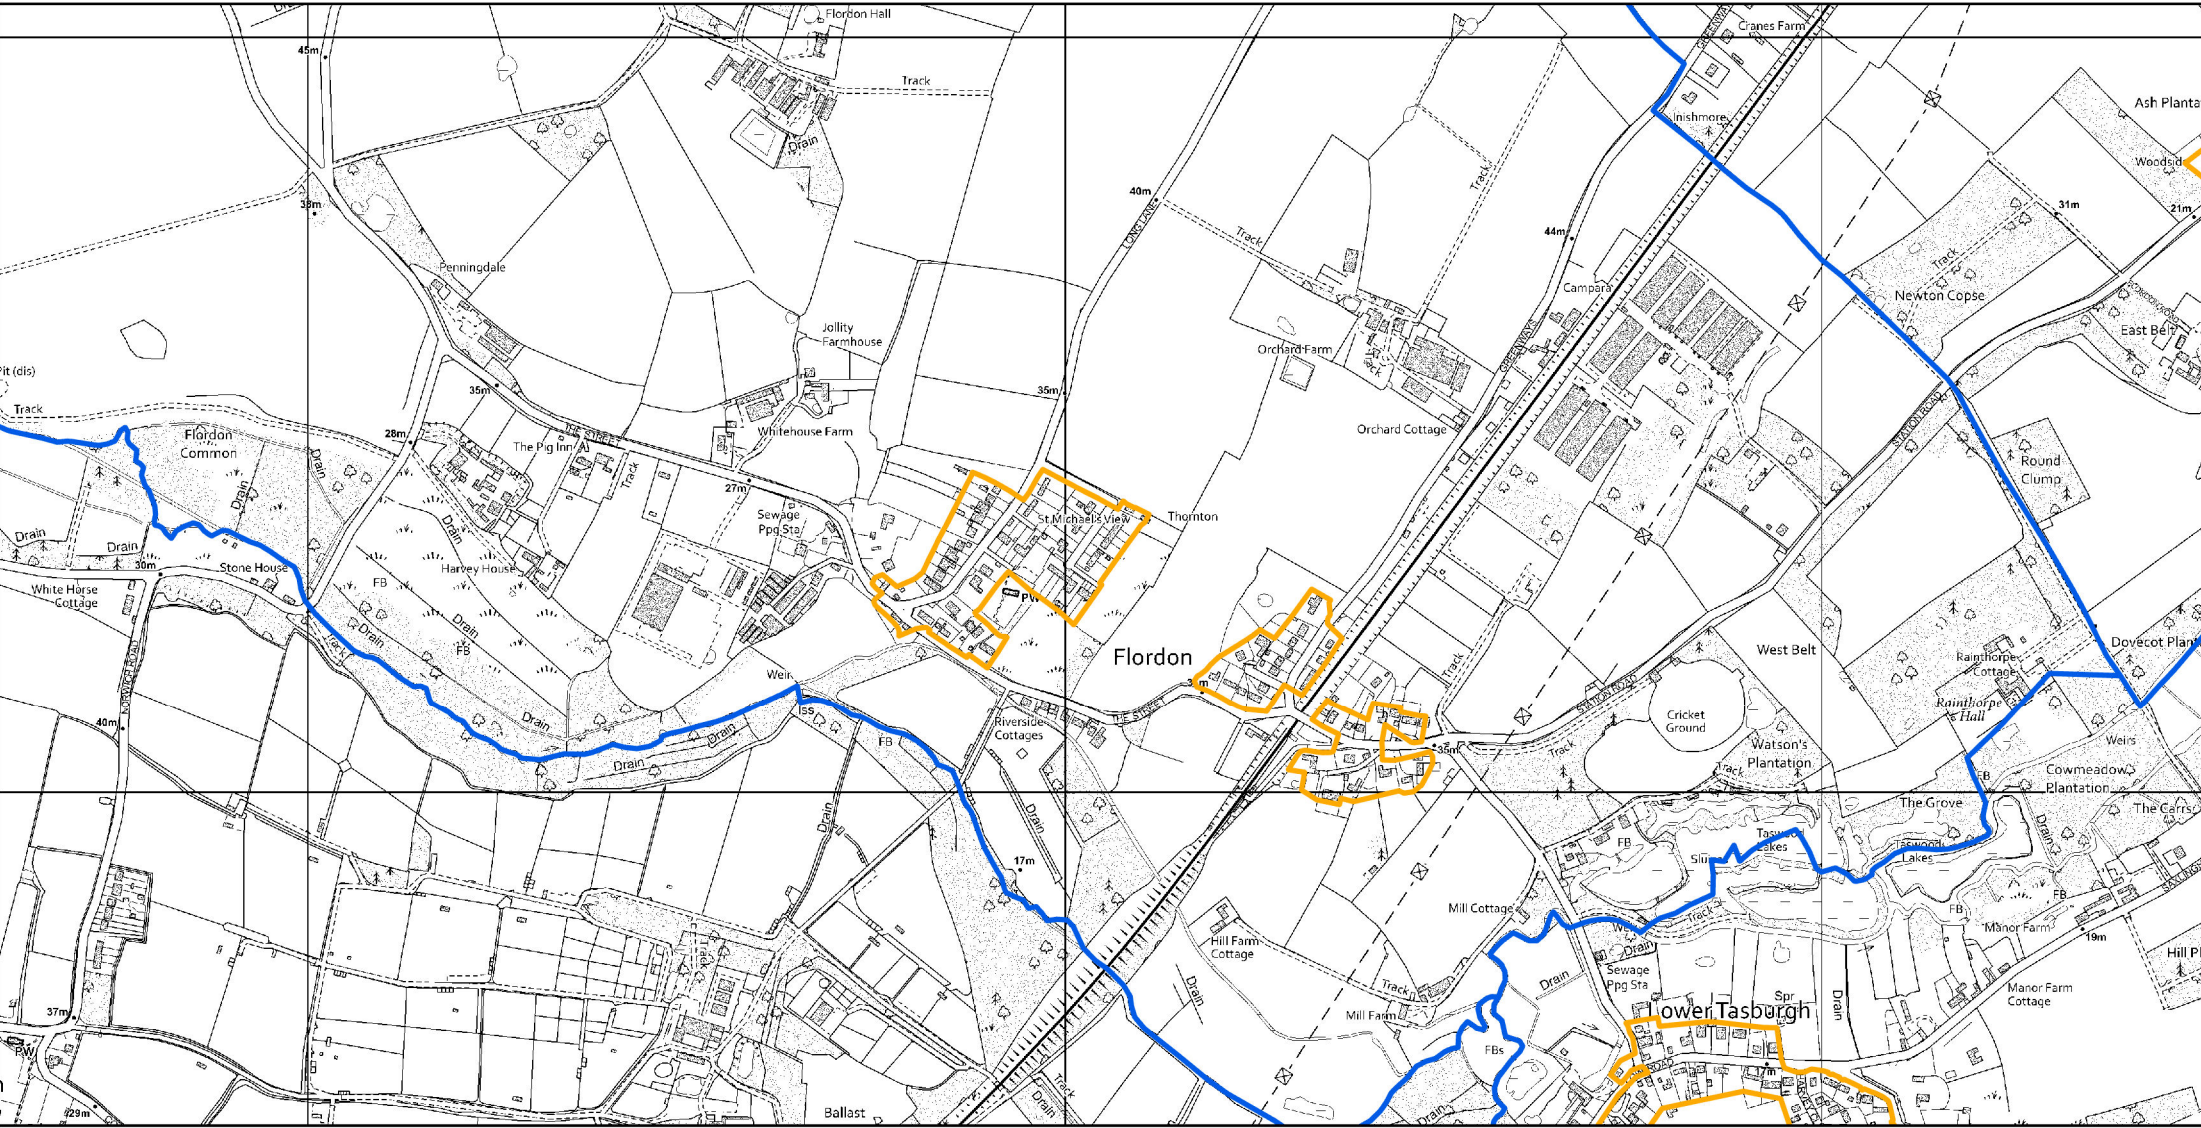

# Flordon

- Legend**
-  Allocation
  -  Parish Boundary
  -  Settlement Limit

Date: July 2024

Scale 1:10,000 @ A4

© Crown copyright and database right 2024.  
Ordnance Survey Licence number AC0000814798.