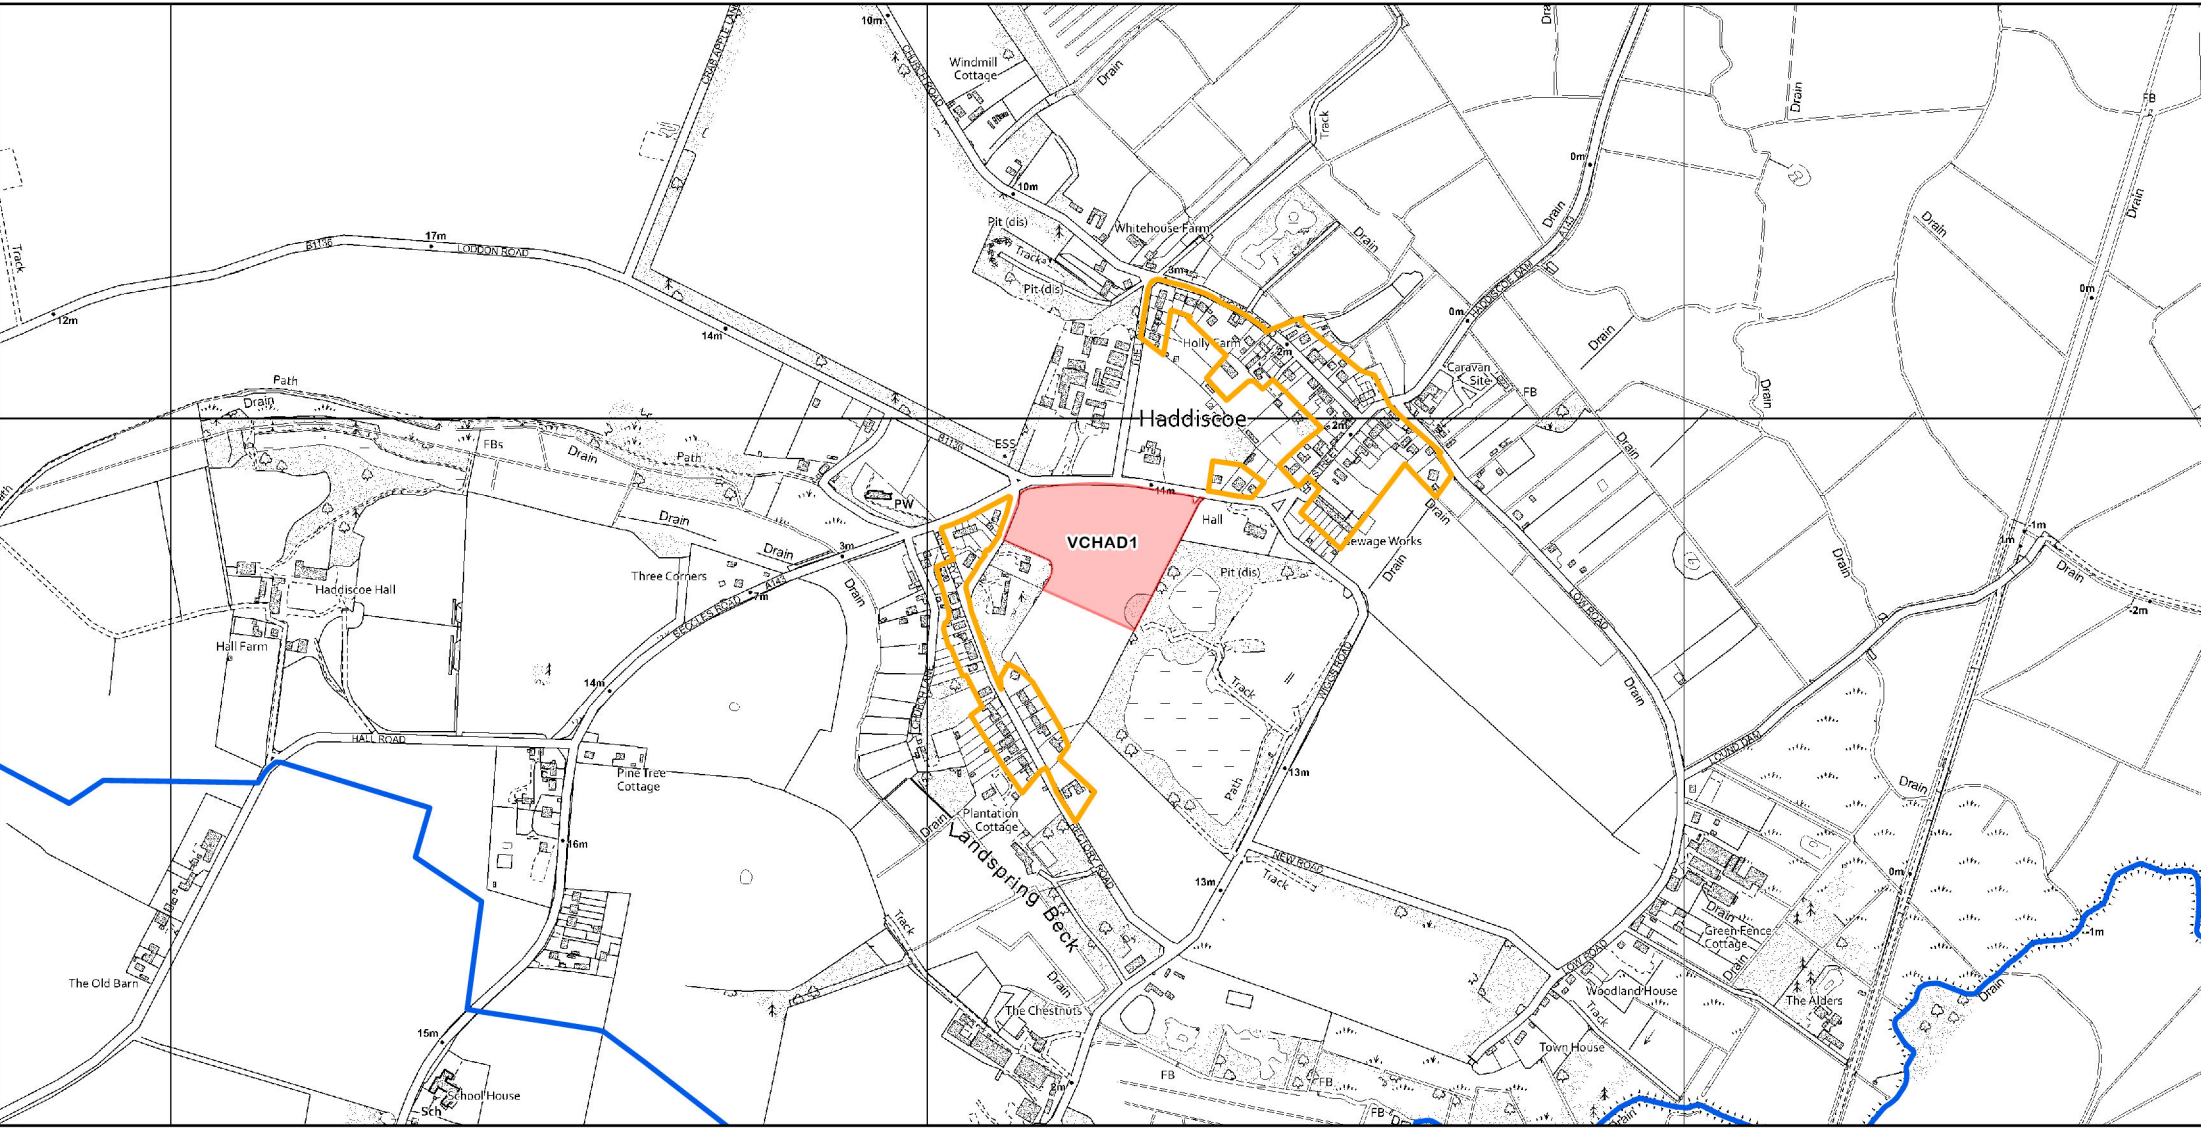

# Haddiscoe

- Legend**
- Allocation
  - Parish Boundary
  - Settlement Limit

Date: July 2024

Scale 1:10,000 @ A4

© Crown copyright and database right 2024.  
Ordnance Survey Licence number AC0000814798.