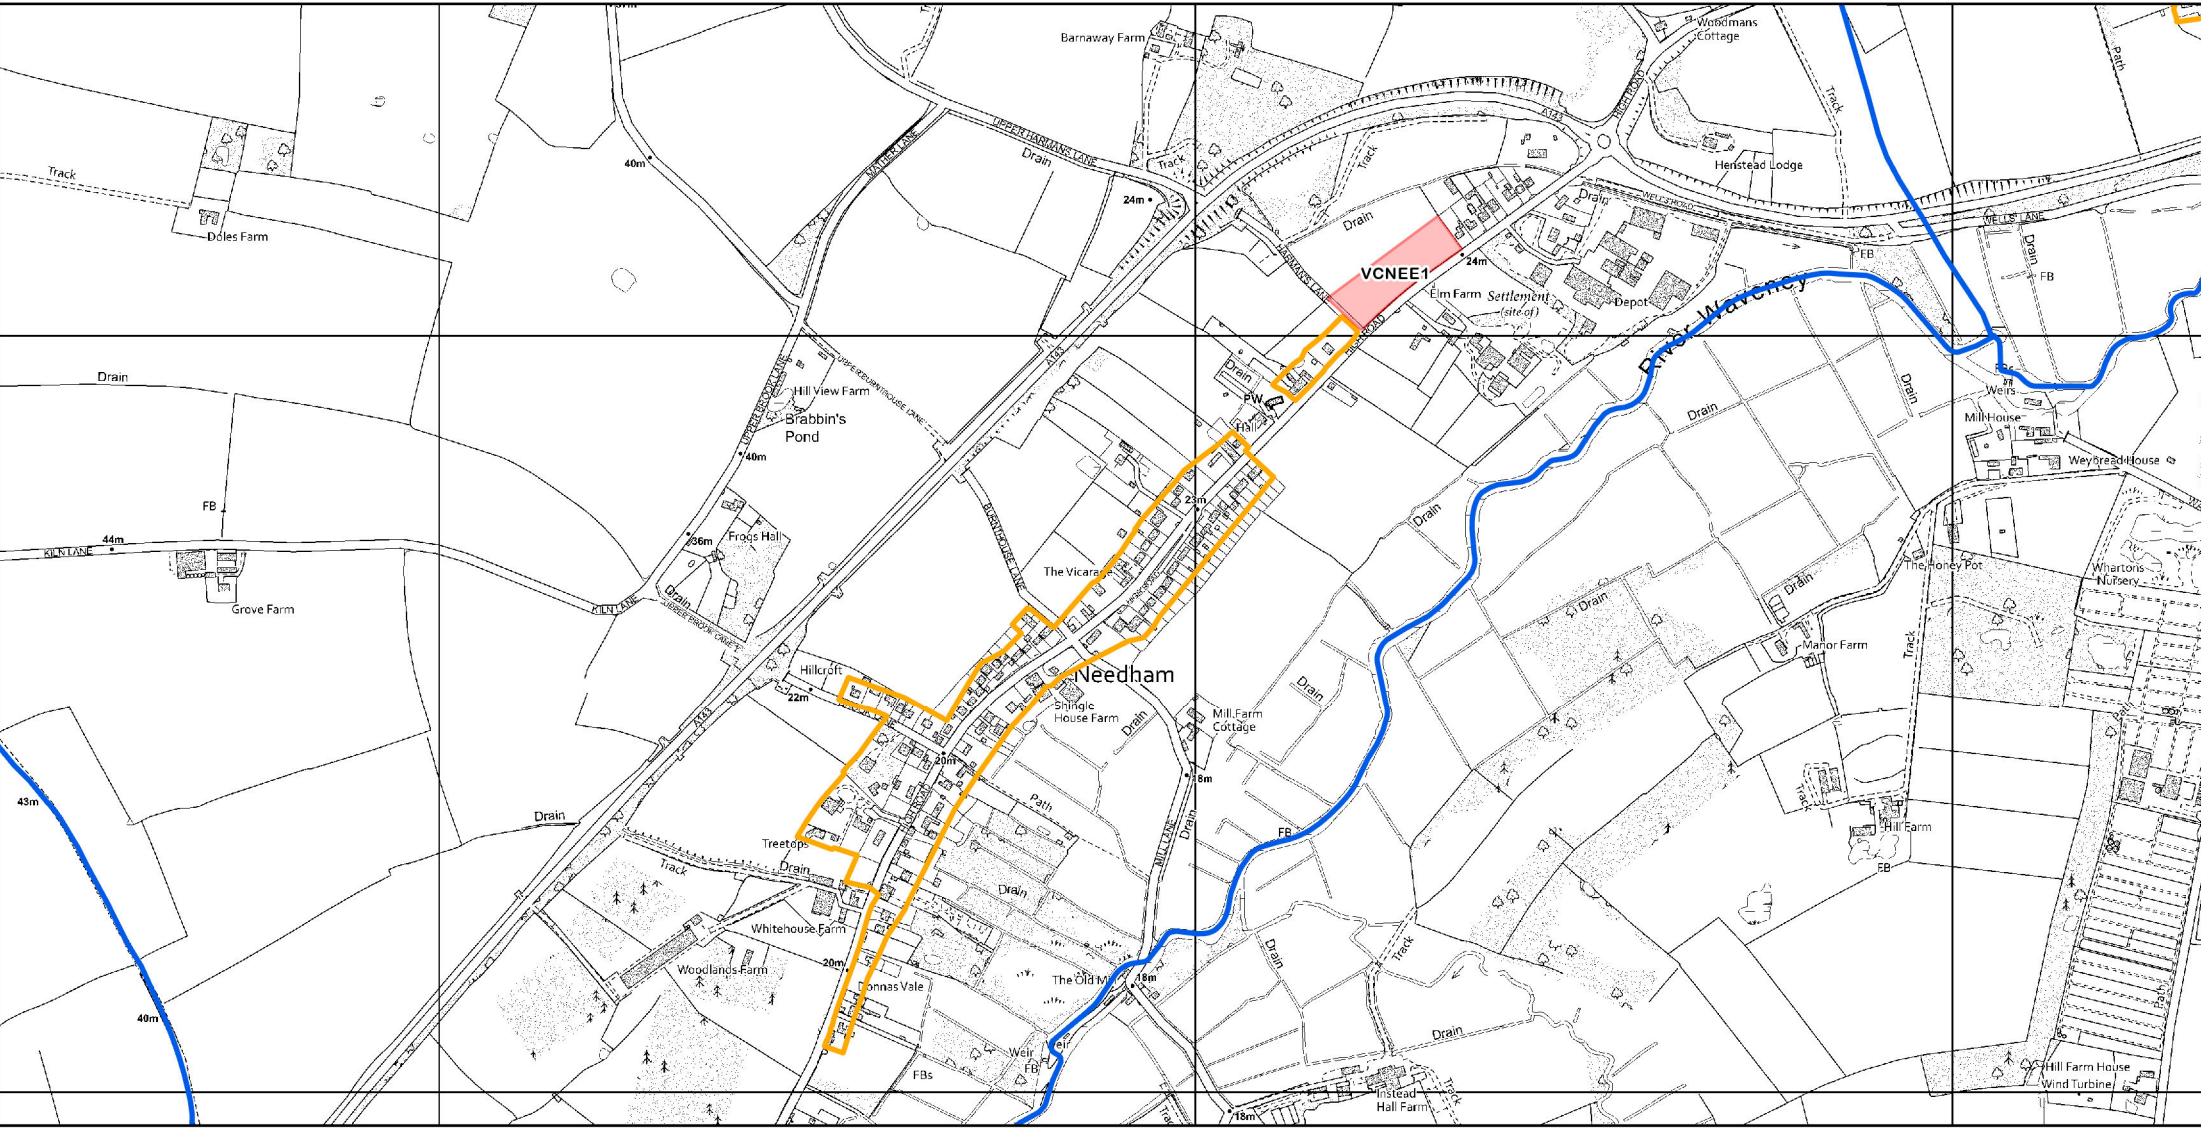

Needham

- Legend**
- Allocation
 - Parish Boundary
 - Settlement Limit

Date: July 2024

Scale 1:10,000 @ A4

© Crown copyright and database right 2024.
Ordnance Survey Licence number AC0000814798.