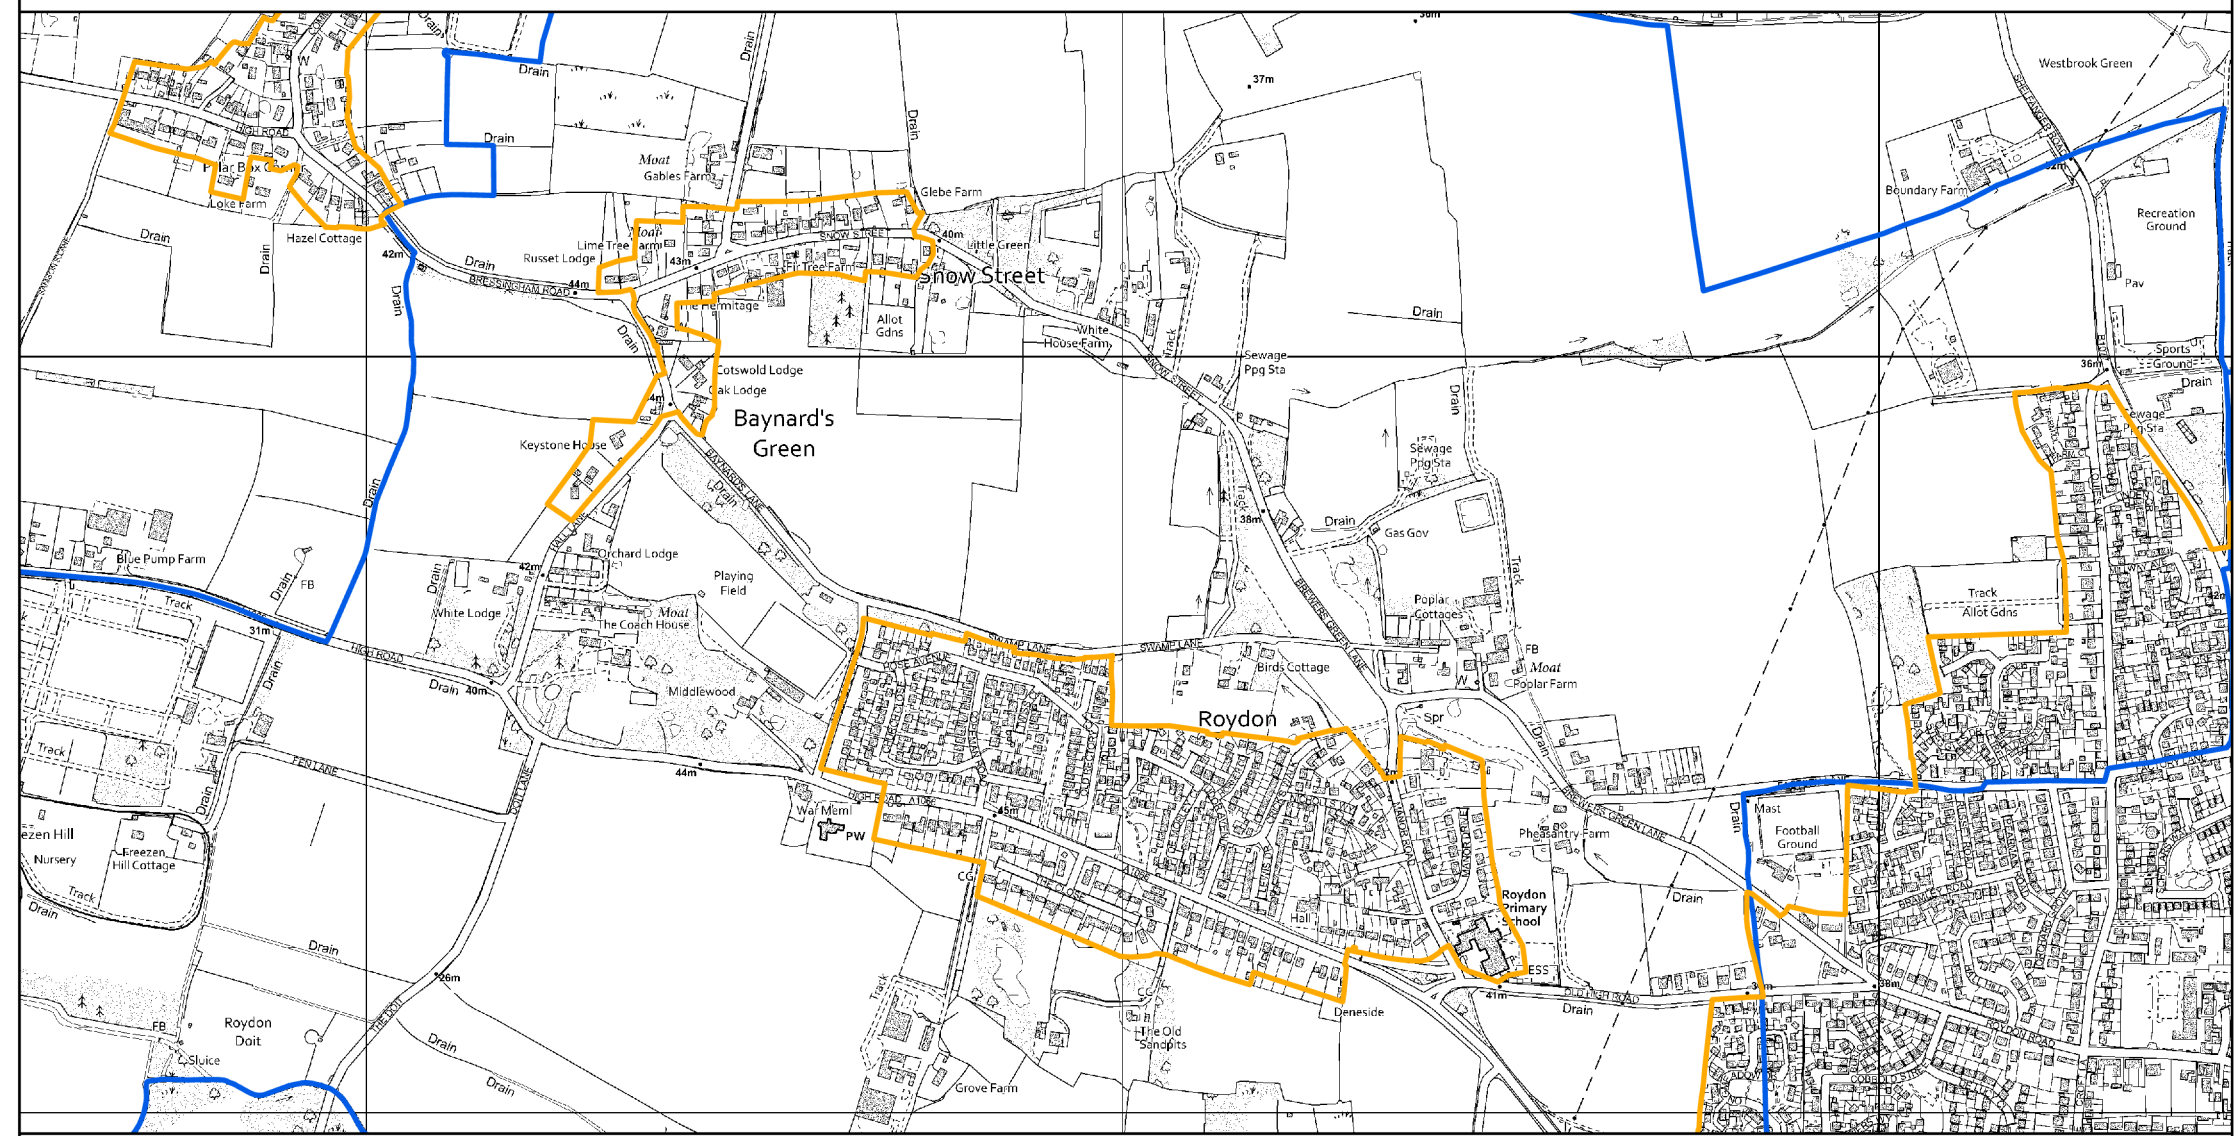

# Roydon

- Legend**
-  Allocation
  -  Parish Boundary
  -  Settlement Limit

Date: July 2024

Scale 1:10,000 @ A4

© Crown copyright and database right 2024.  
Ordnance Survey Licence number AC0000814798.