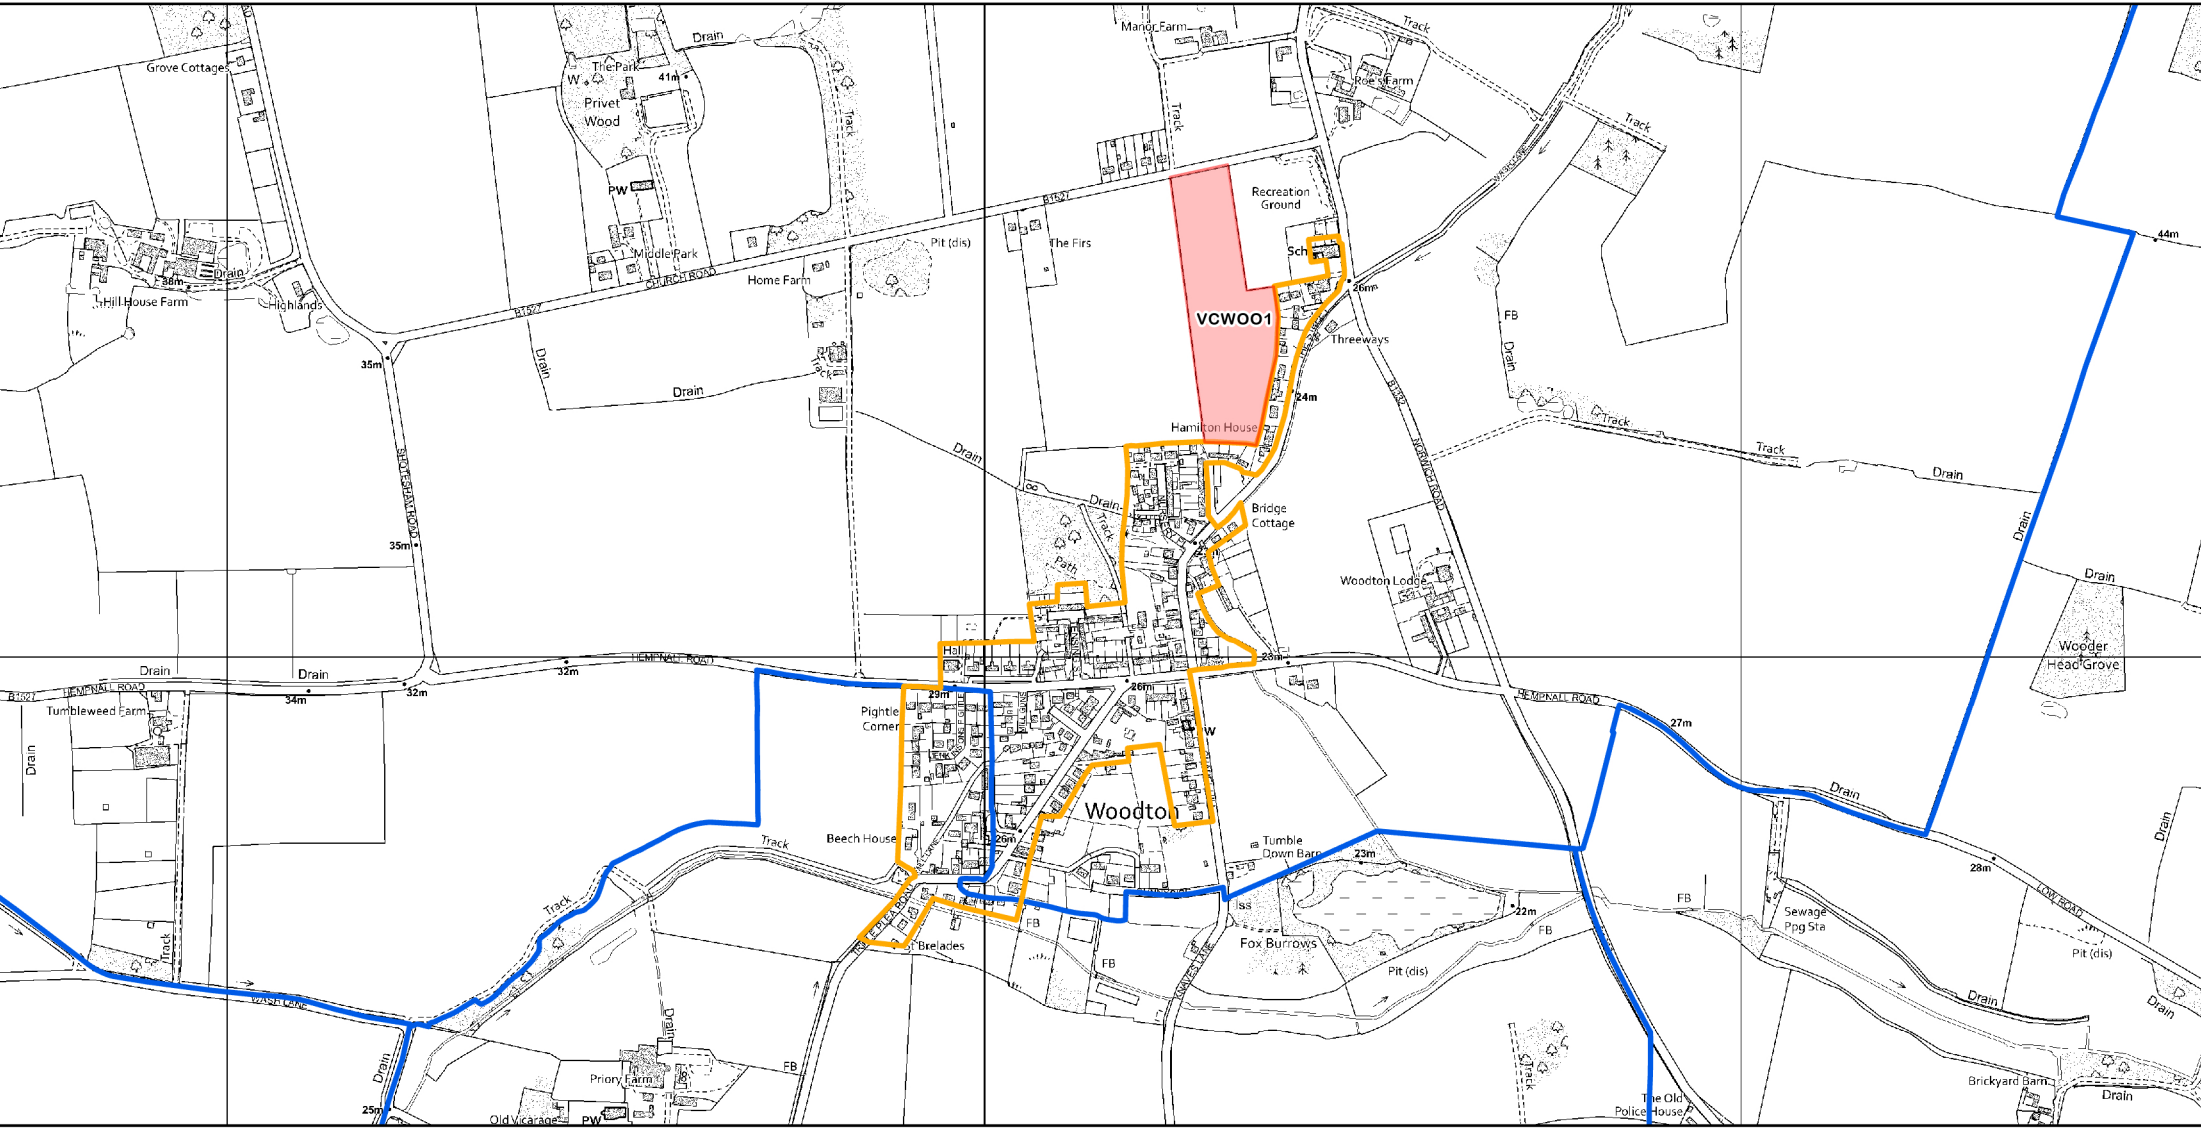

Woodton

- Legend**
- Allocation
 - Parish Boundary
 - Settlement Limit

Date: July 2024

Scale 1:10,000 @ A4

© Crown copyright and database right 2024.
Ordnance Survey Licence number AC0000814798.