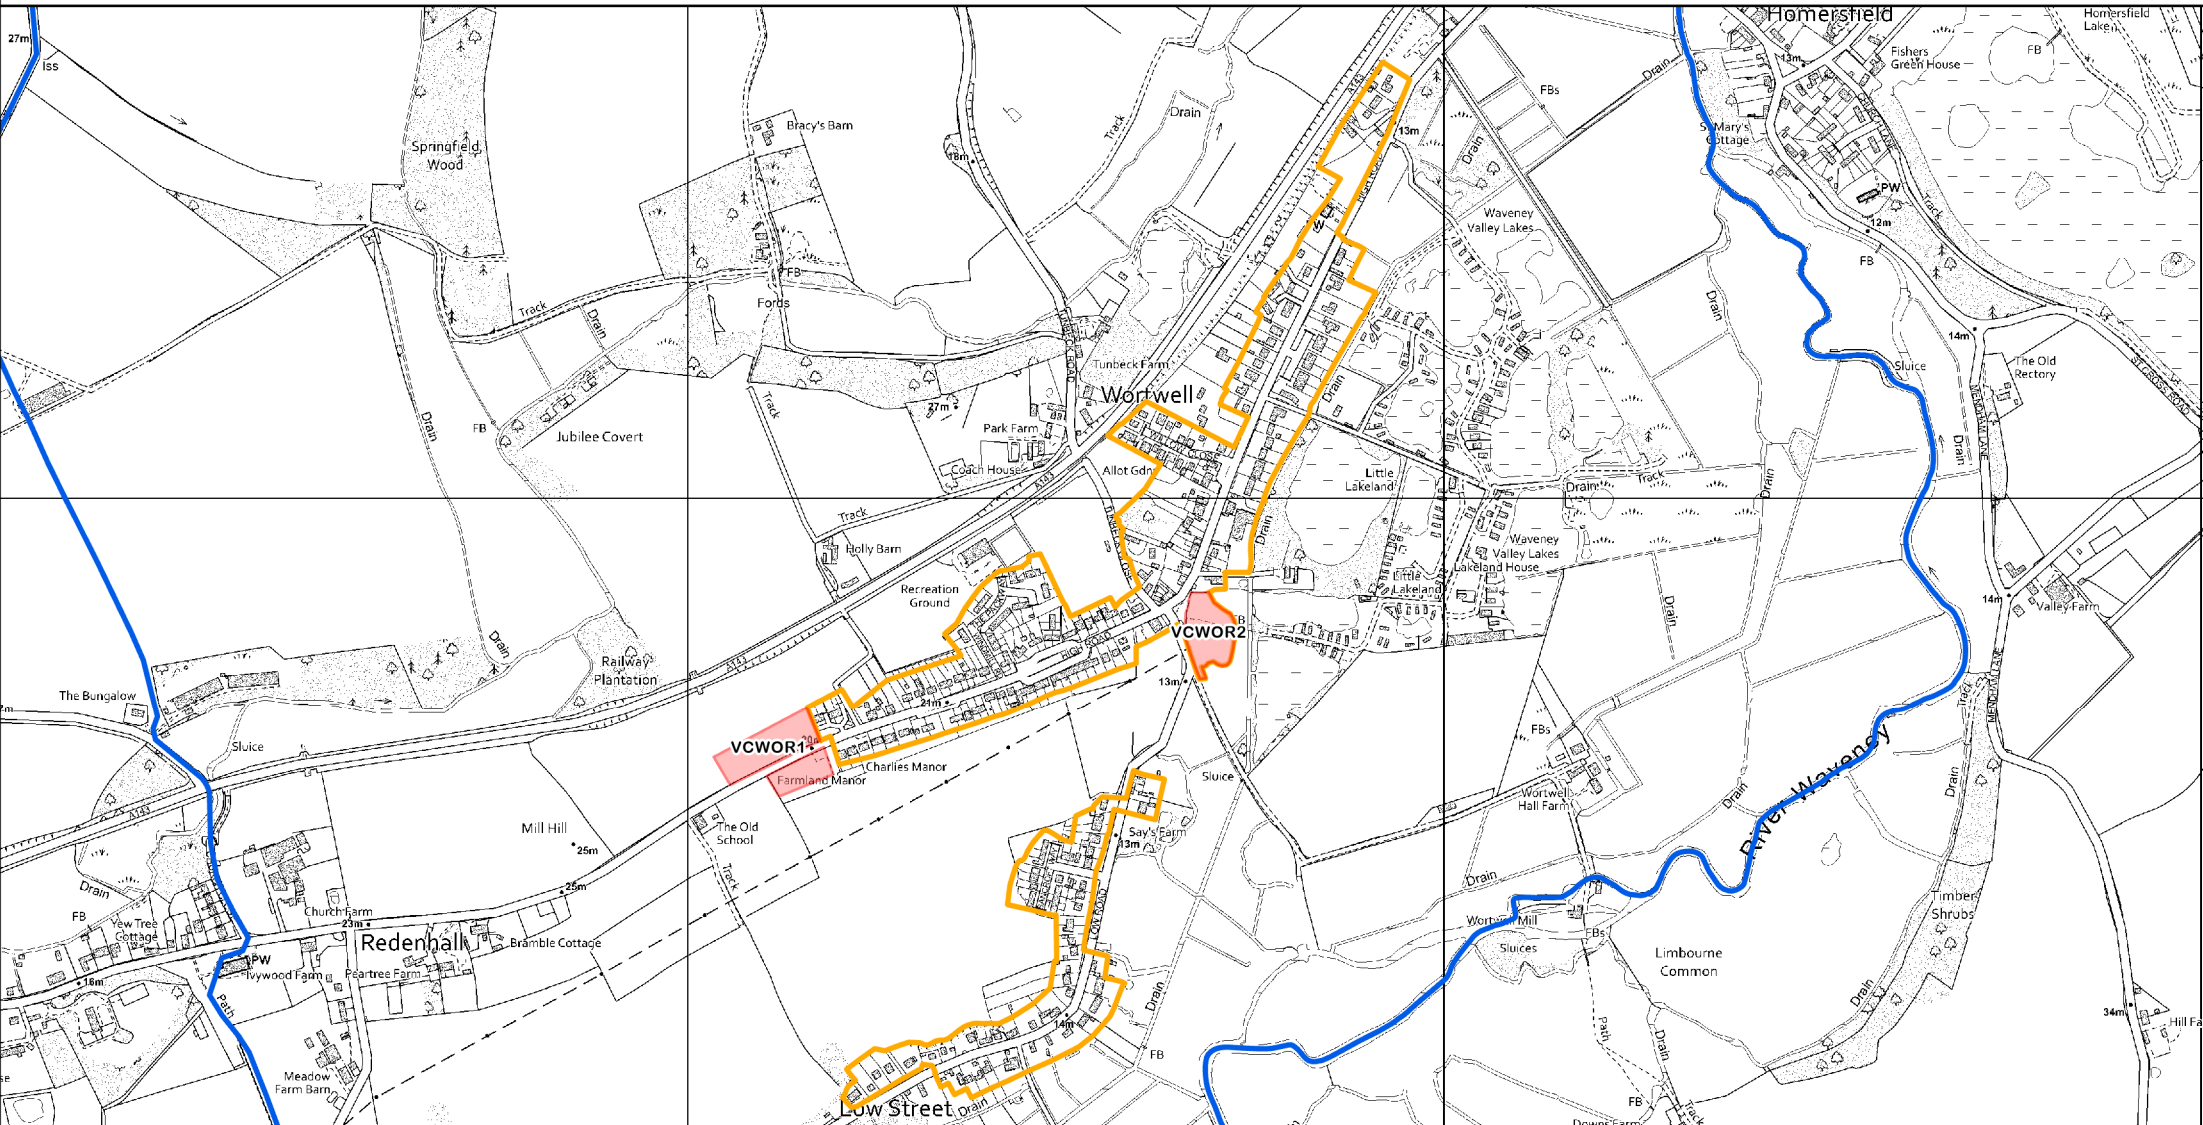

## Legend

-  Allocation
-  Parish Boundary
-  Settlement Limit

Date: July 2024

Scale 1:10,000 @ A4

© Crown copyright and database right 2024.  
Ordnance Survey Licence number AC0000814798.