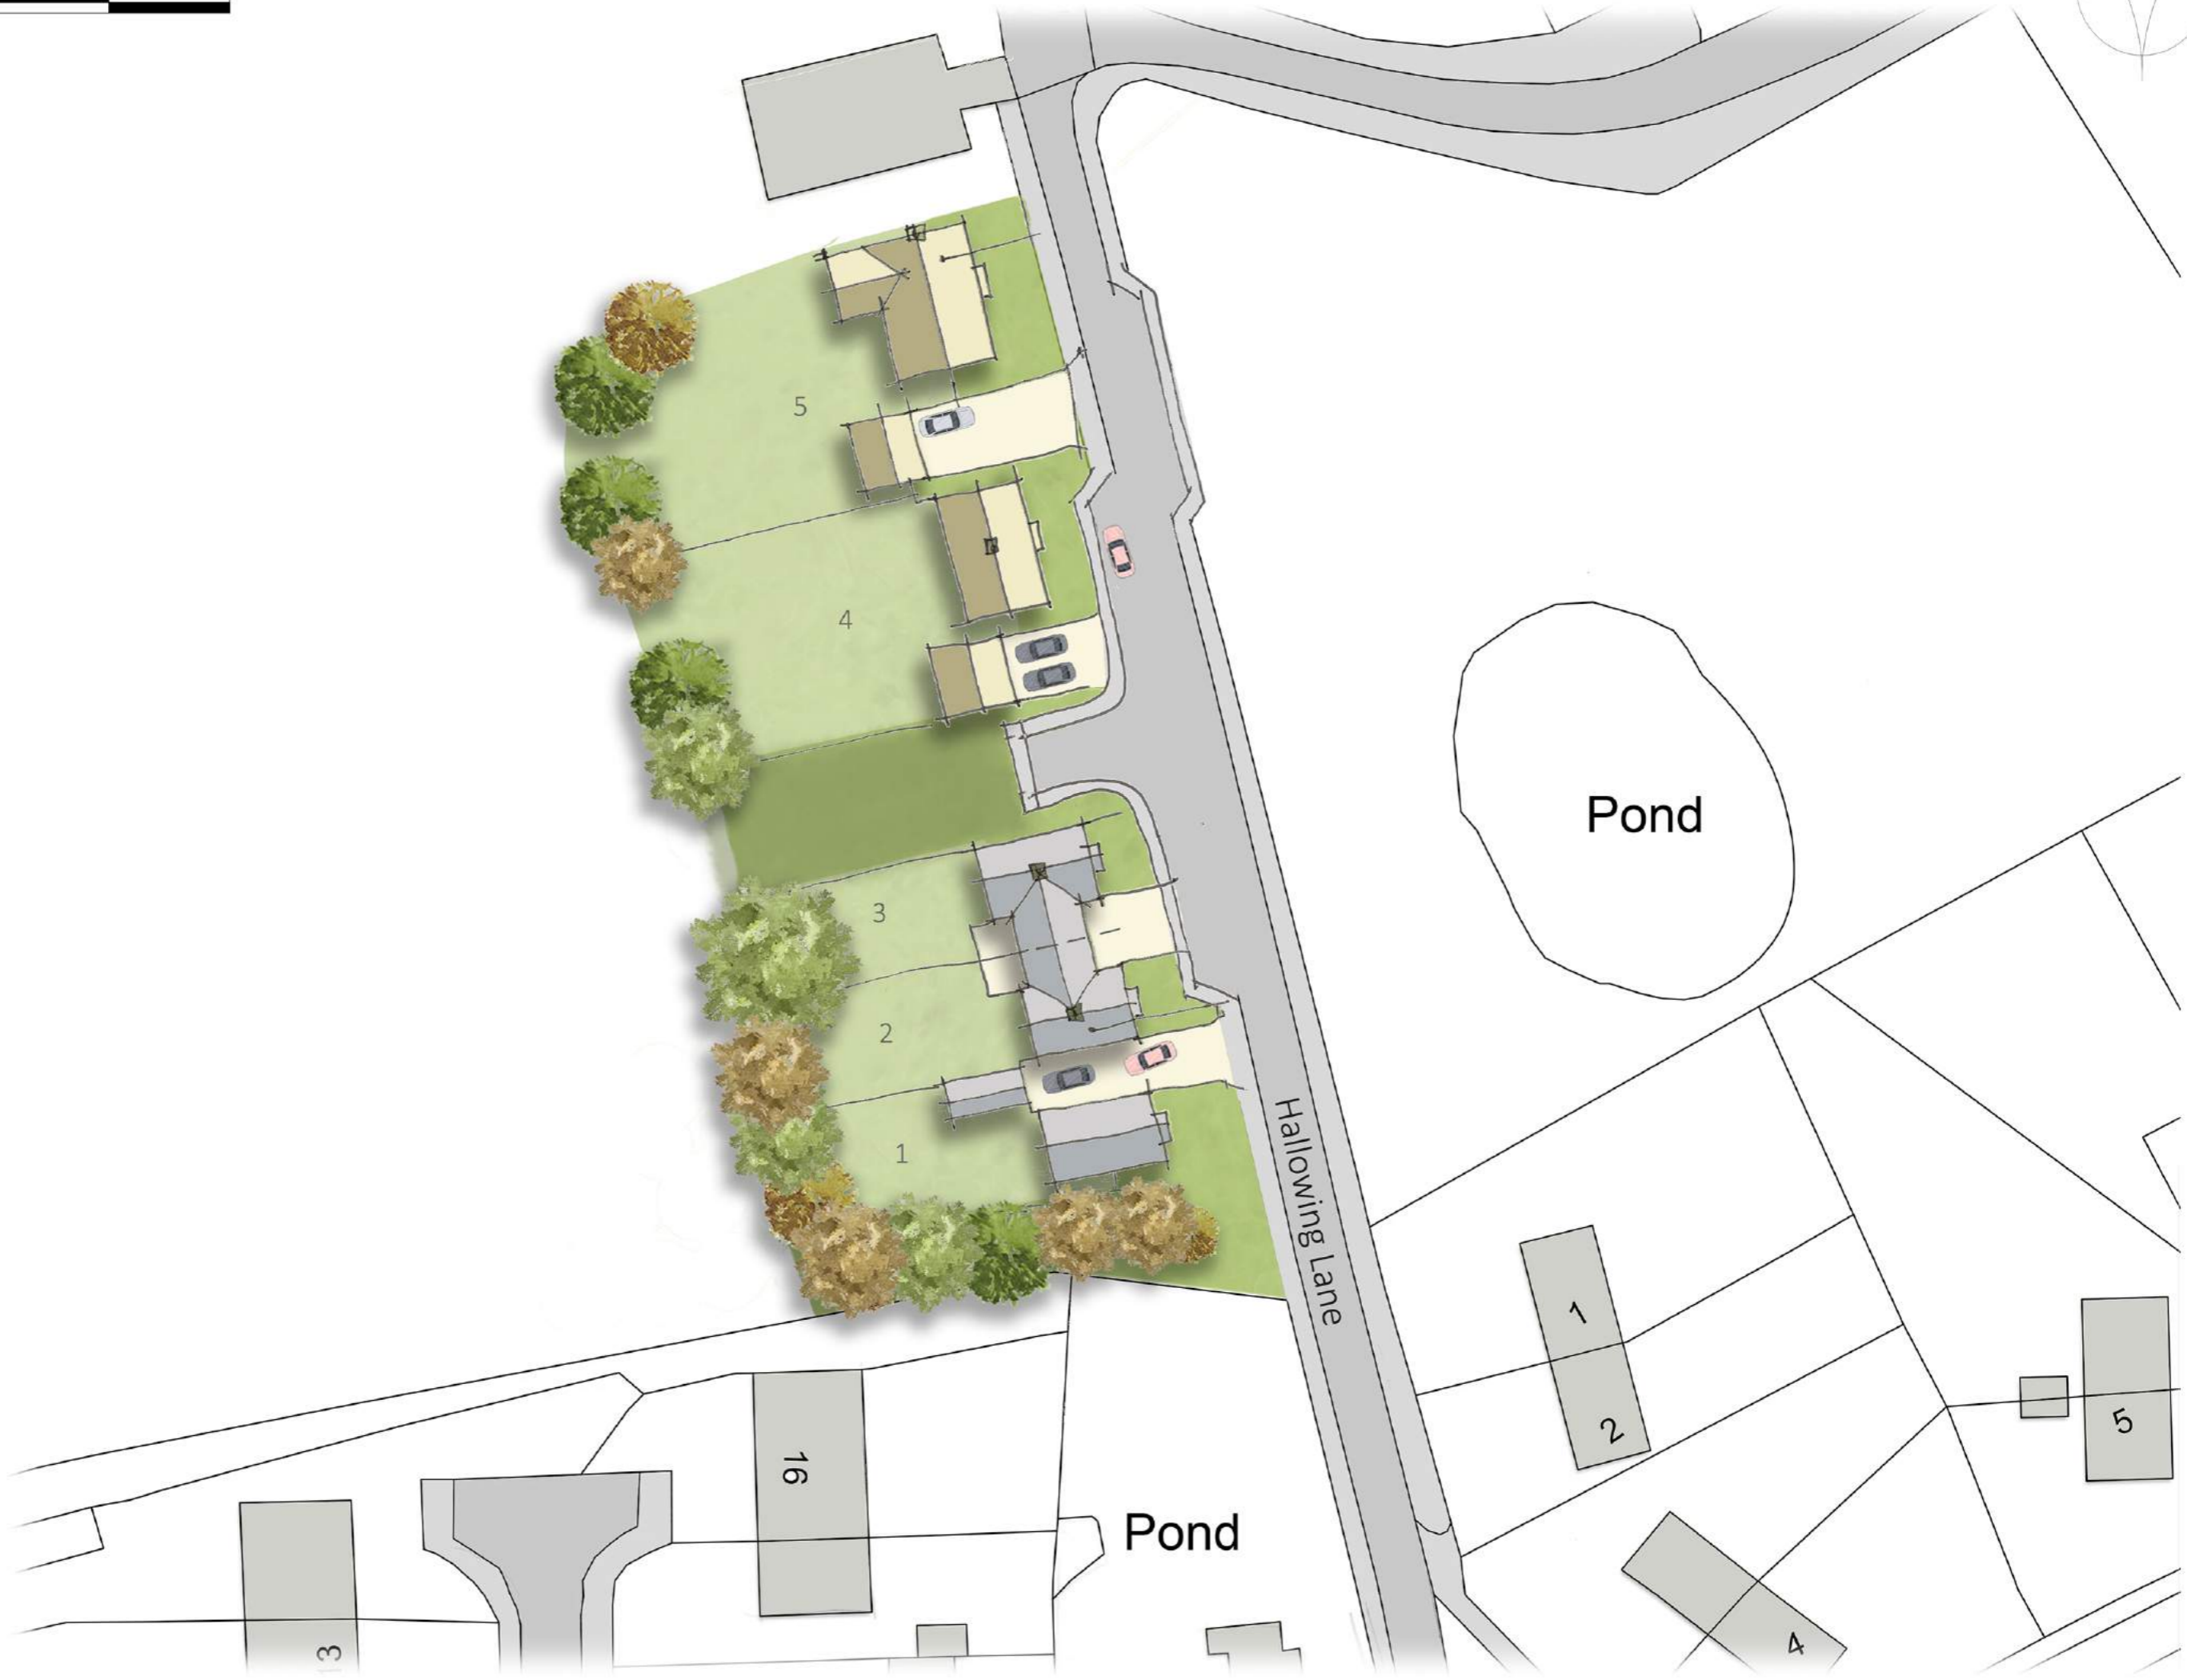

0m 10m 20m 30m 40m

Scale 1:500 @ A3

073-18-0102_P1
Site Plan
Great Moulton
11/12/18

WT Design Ltd
Architectural Consultants