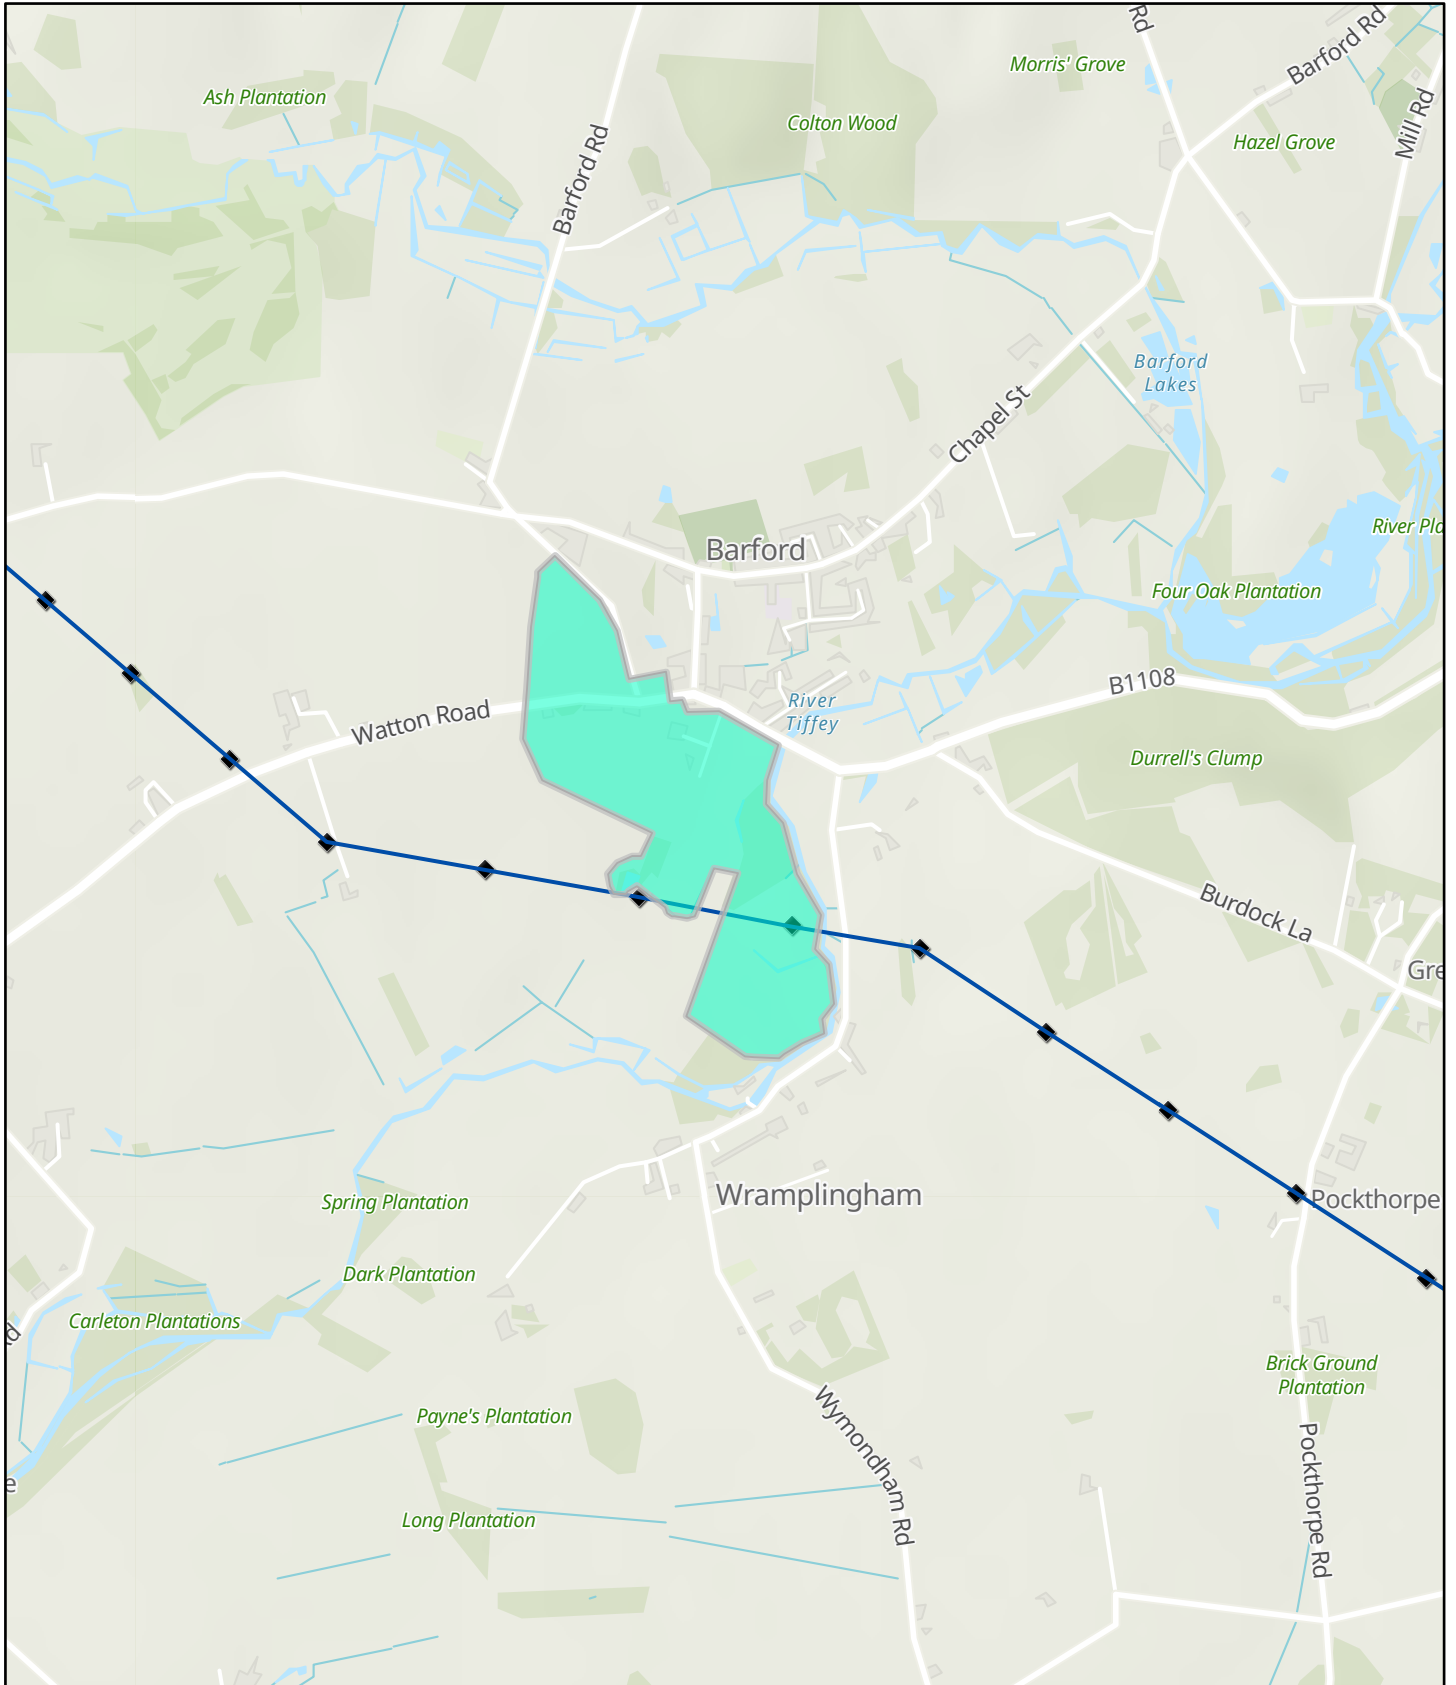

# SN0552 - Land off Watton Road, Barford

24/07/2021, 09:00:13

 Development\_Plan\_Monitoring\_v2\_7386

Electric\_Assets\_4020

 400

 Electric\_Assets\_1587

1:18,017

Contains OS data © Crown Copyright and database right 2020  
Contains data from OS Zoomstack, Contains OS data © Crown Copyright and database right 2019